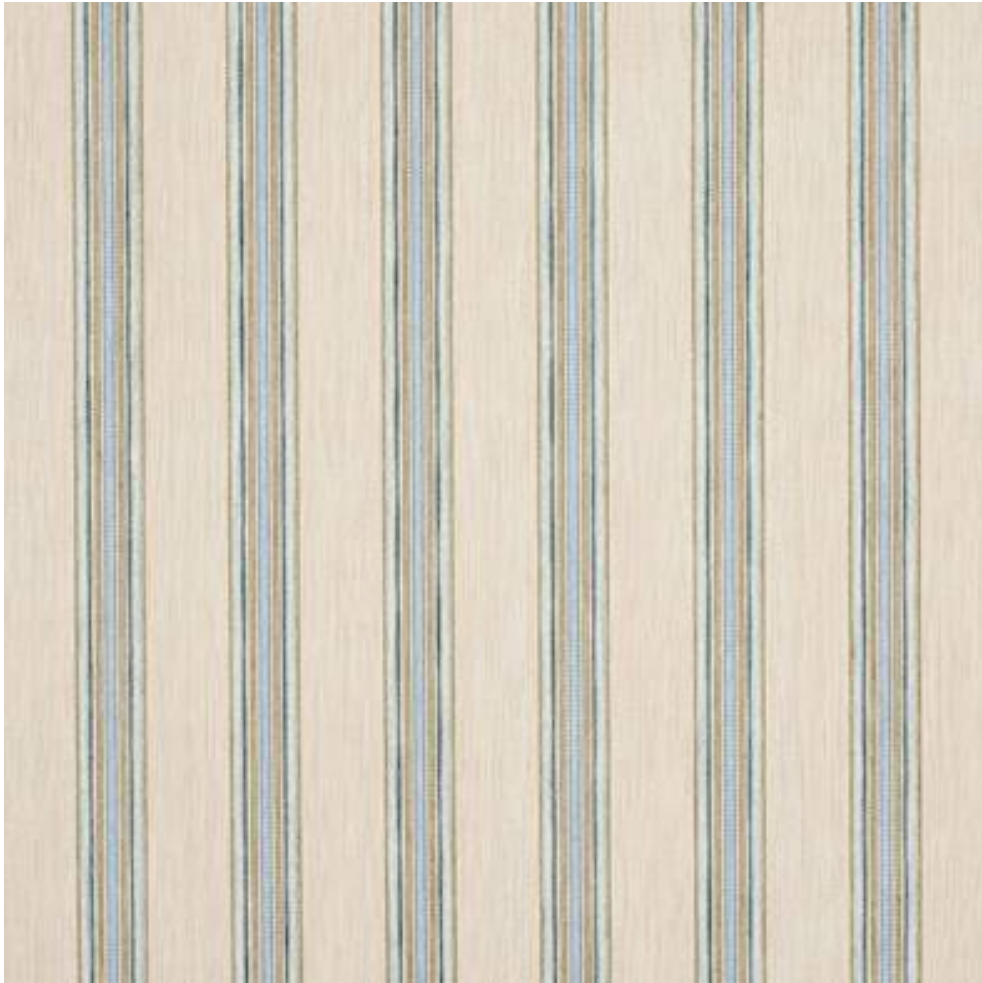

COLEFAX AND FOWLER

GILBERT STRIPE

Code	F4891-03
Colour	Aqua/Green
Repeat	H 18cm approx
Width	142cm approx
Composition	41% Viscose, 36% Cotton, 21% Polyester, 2% Linen
Fire Code	√BM
Care Code	☒☒☒☒☒☒
Pattern Book	Sandford
Use	Curtains, Upholstery