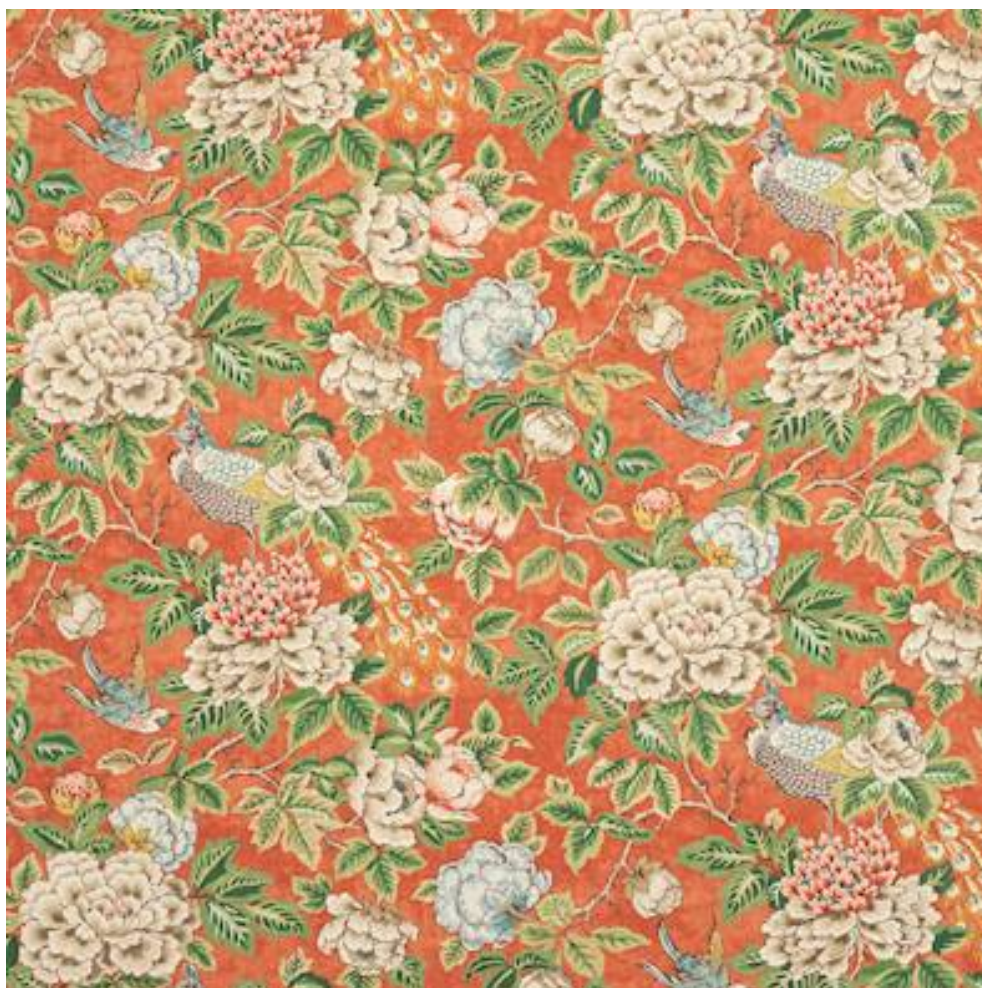

## CHILGROVE

Code	F4902-04
Colour	Red
Repeat	V 66cm / H 140cm approx
Width	140cm approx
Composition	100% Linen
Fire Code	√BM
Care Code	☒☒☒☒☒☒
Pattern Book	Chilgrove
Use	Curtains, Upholstery