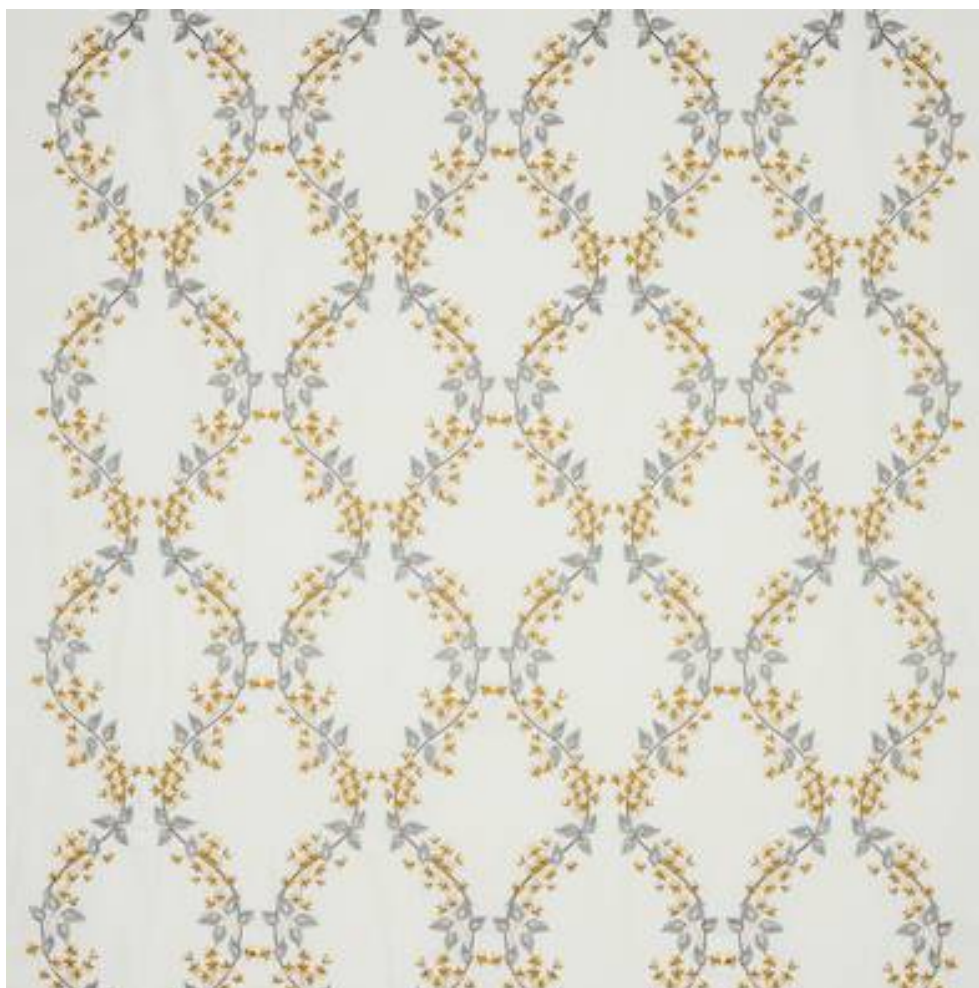

COLEFAX AND FOWLER

ROSALIND

Code	F4957-01
Colour	Gold
Repeat	V 39cm / H 33cm approx
Width	132cm approx
Composition	33% Cotton, 31% Linen, 28% Viscose, 8% Polyester
Fire Code	√BM
Care Code	☒☒☒☒☒☒
Pattern Book	Olander
Use	Curtains