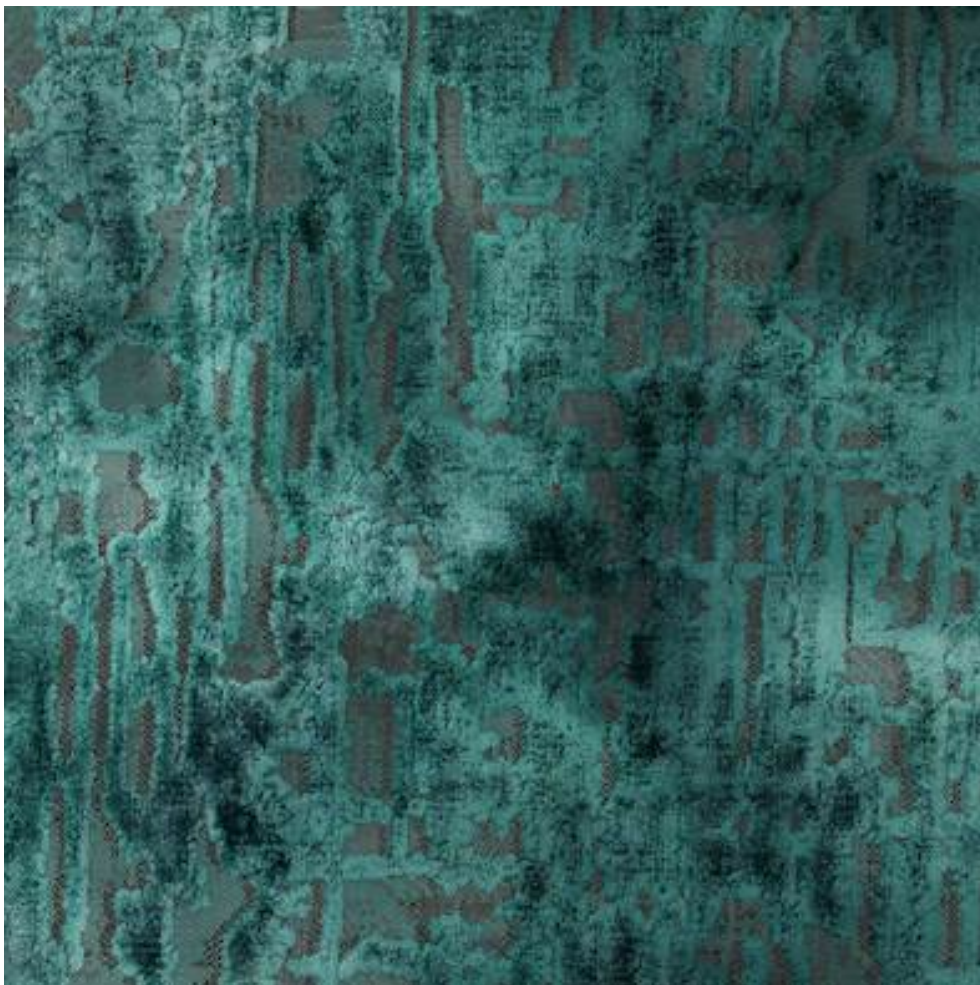

JANE CHURCHILL

AURA

Code	J0029-01
Colour	Forest
Repeat	V 100cm / H 35cm approx
Width	140cm approx
Composition	46% Viscose, 35% Cotton, 19% Polyester
Fire Code	√BM
Care Code	☒☒☒☒☒☒
Pattern Book	Peli
Use	Curtains, Upholstery