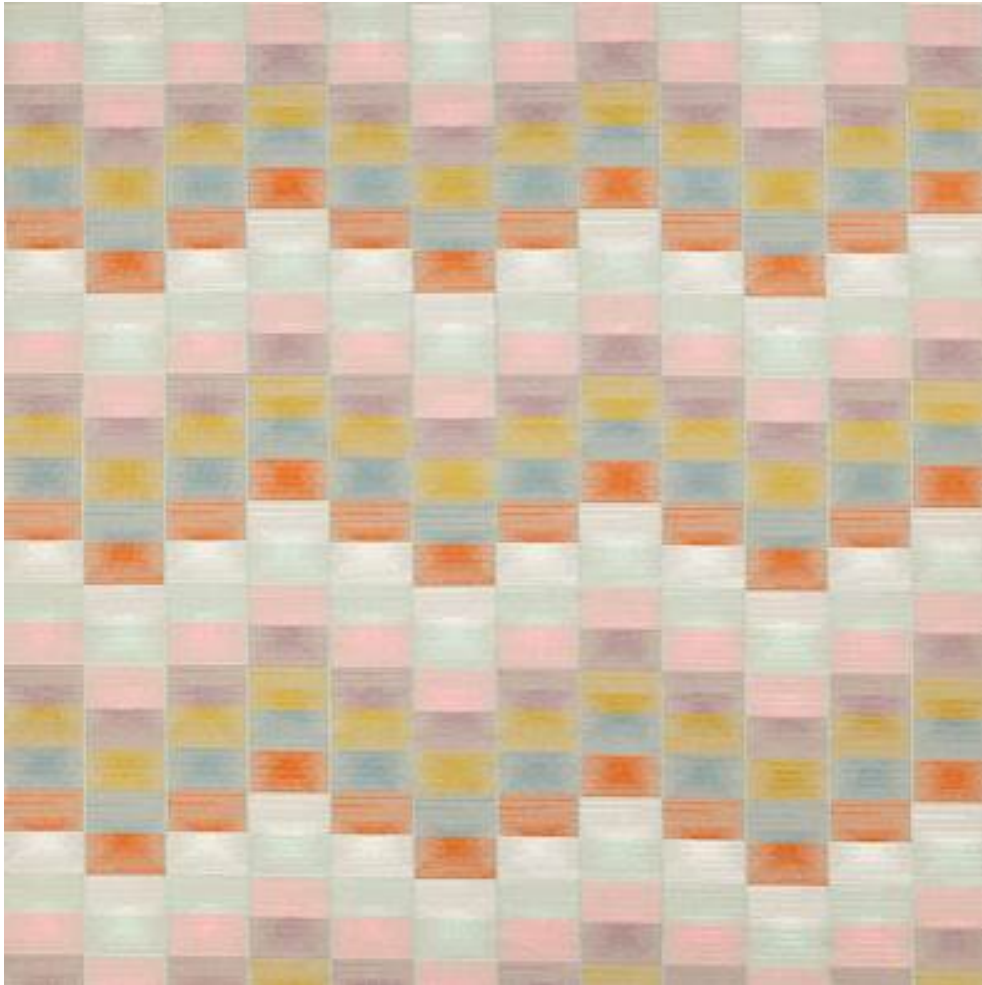

JANE CHURCHILL

ALTO

Code	J0031-02
Colour	Multi
Repeat	38cm approx
Width	128cm approx
Composition	37% Linen, 25% Cotton, 23% Viscose, 15% Polyester
Fire Code	√BM
Care Code	☒☒☒☒☒☒
Pattern Book	Atmosphere VI
Use	Curtains