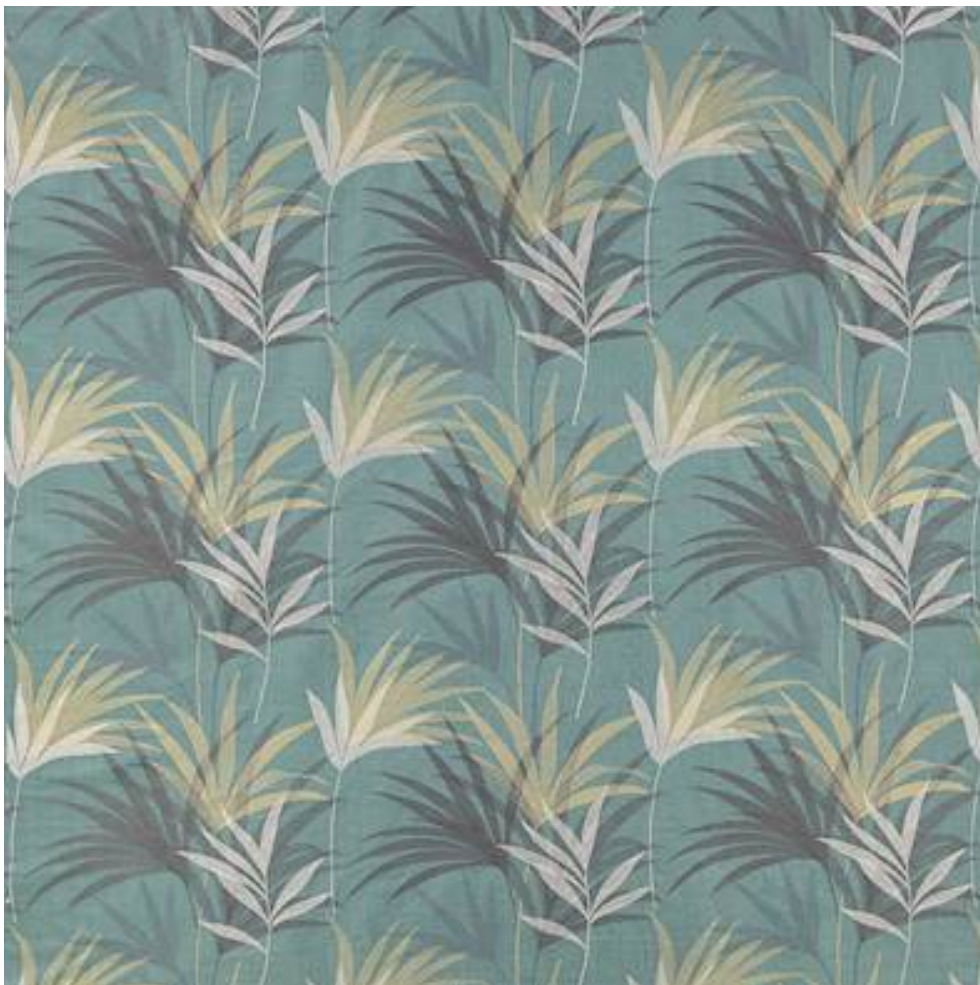

JANE CHURCHILL

SAMARA

Code	J0047-01
Colour	Teal
Repeat	V 39cm / H 43cm approx
Width	129cm approx
Composition	91% Viscose, 9% Silk
Fire Code	√BM
Care Code	☒☒☒☒☒☒
Pattern Book	Atmosphere VI