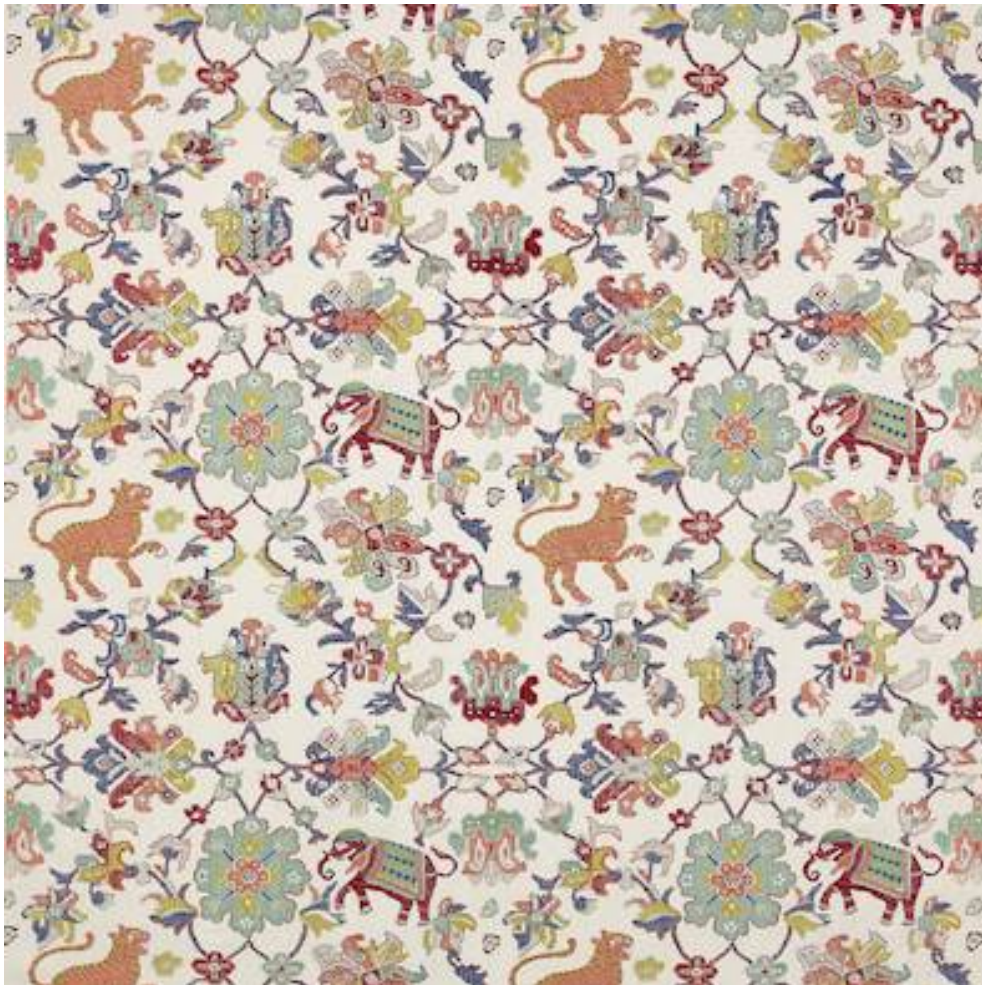

# JANE CHURCHILL

## ANIMAL TAPESTRY

Code	J0059-01
Colour	Red/Teal
Repeat	58 cms approx
Width	126 cms approx
Composition	63% Viscose, 37% Linen
Fire Code	√BM
Care Code	☒☒☒☒☒☒
Pattern Book	Azara
Use	Curtains