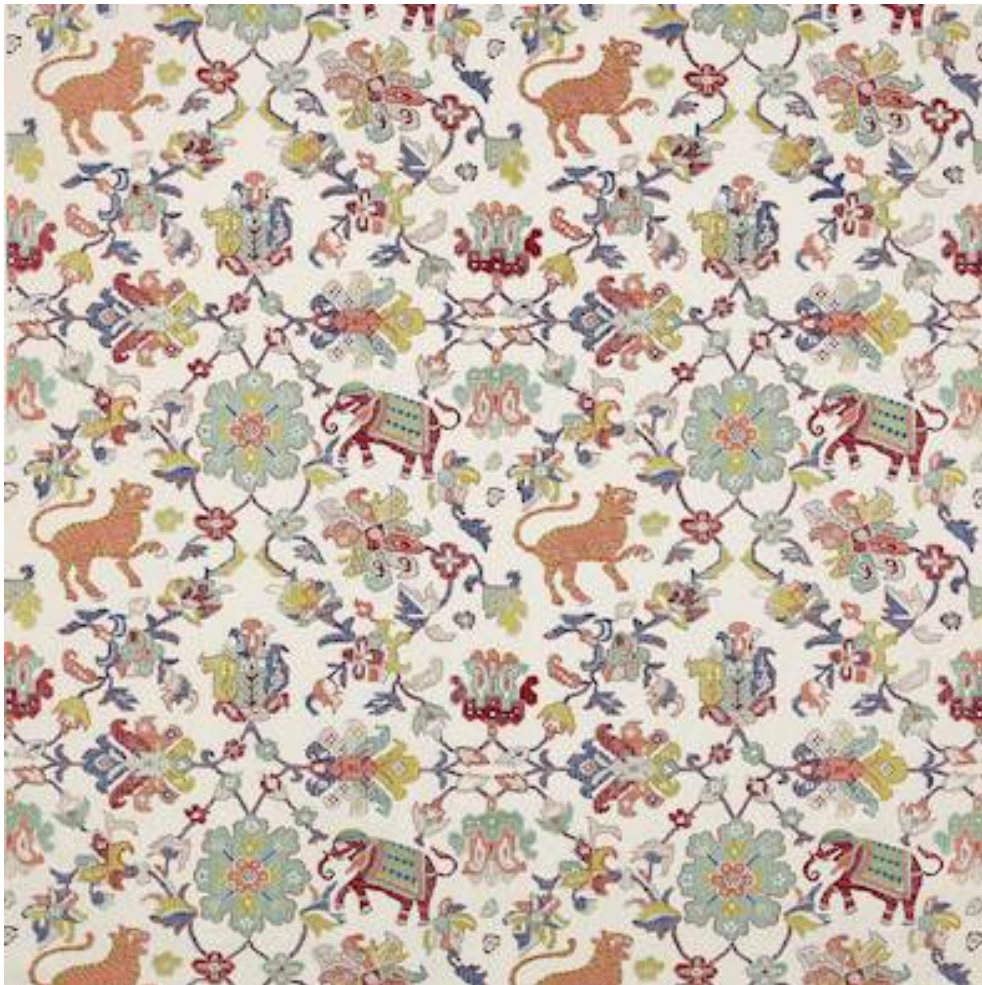

JANE CHURCHILL

ANIMAL TAPESTRY

Code	J0059-01
Colour	Red/Teal
Repeat	58cm approx
Width	126cm approx
Composition	63% Viscose, 37% Linen
Fire Code	√BM
Care Code	☒☒☒☒☒☒
Pattern Book	Azara
Use	Curtains