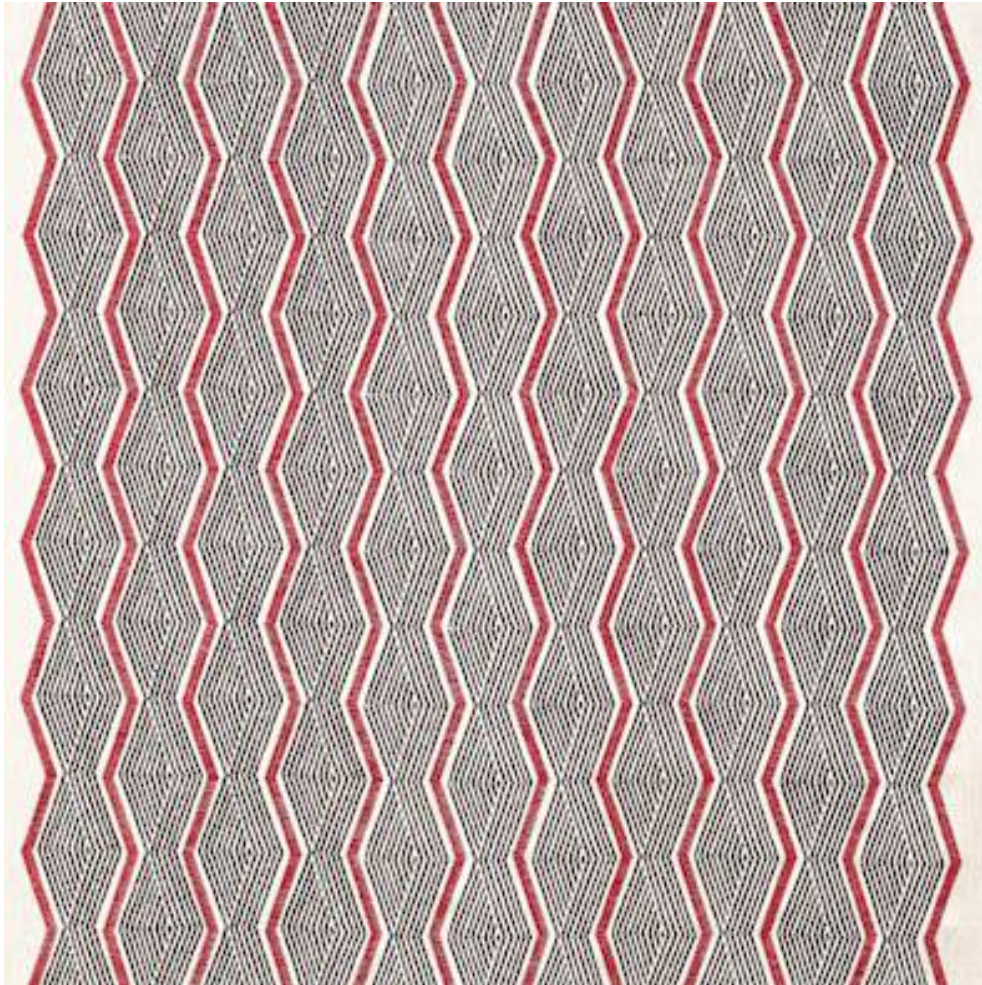

# JANE CHURCHILL

## ZHIRI

Code	J0064-01
Colour	Red/Neutral
Repeat	19 cms approx
Width	132 cms approx
Composition	80% Viscose, 20% Linen
Fire Code	√BM
Care Code	☒☒☒☒☒☒
Pattern Book	Azara
Use	Curtains