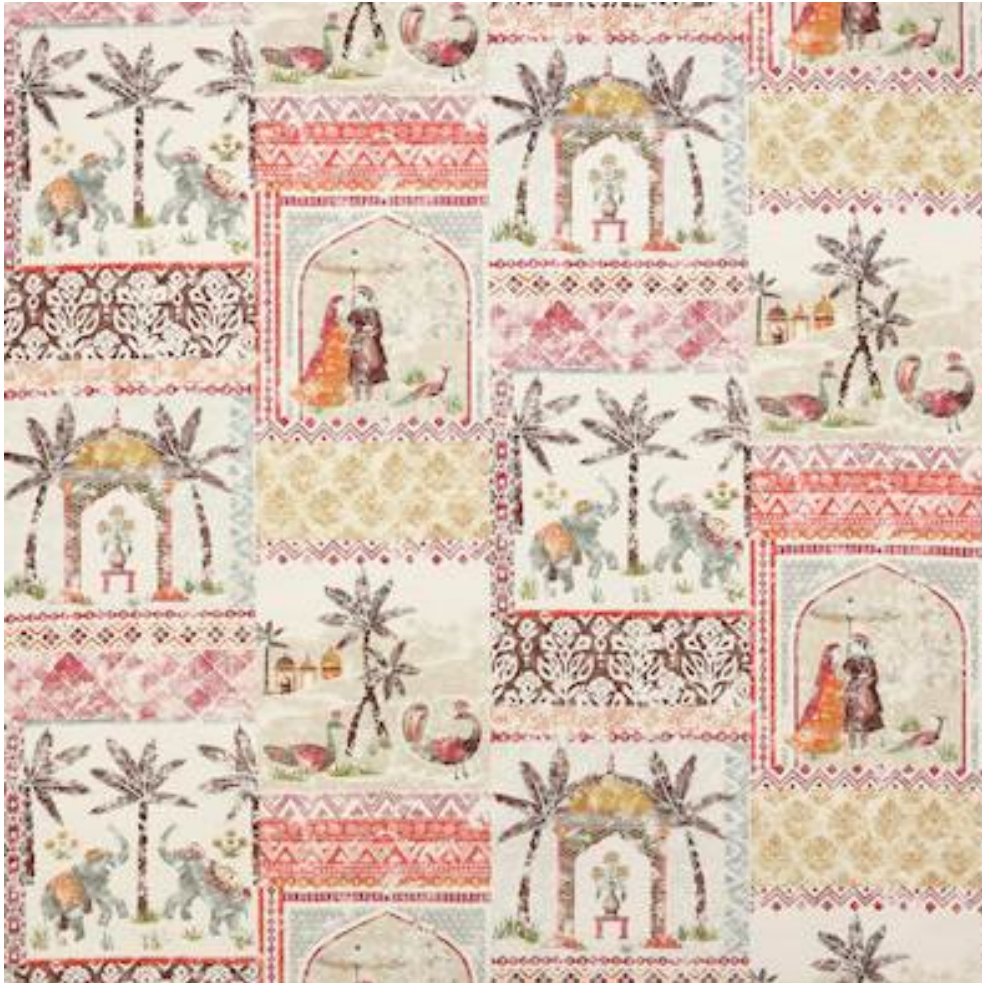

# JANE CHURCHILL

## KASHMIR GARDEN

Code	J0067-02
Colour	Red/Orange
Repeat	98cm approx
Width	139cm approx
Composition	51% Cotton, 49% Linen
Fire Code	√BM
Care Code	☒☒☒☒☒☒
Pattern Book	Azara
Use	Curtains, Upholstery