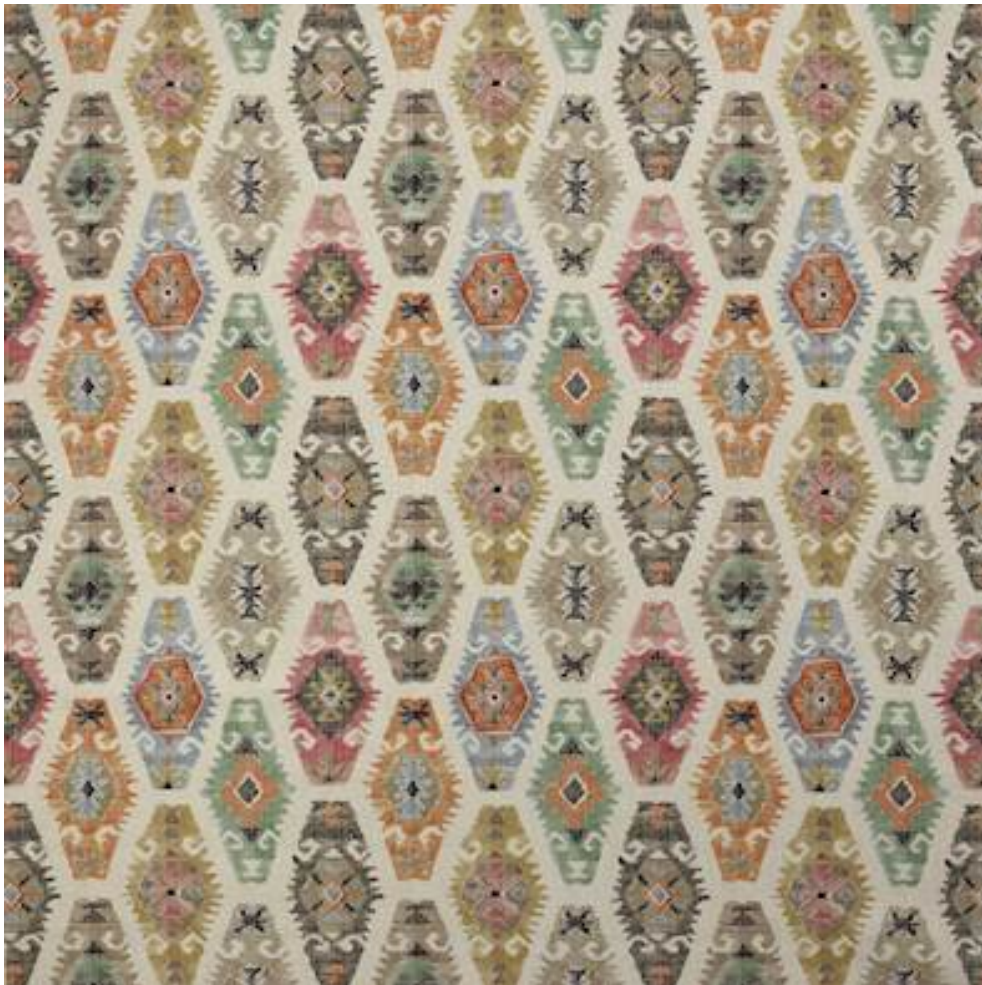

# JANE CHURCHILL

## SUMBA

Code	J0068-03
Colour	Multi
Repeat	56cm approx
Width	138cm approx
Composition	67% Viscose, 33% Linen
Fire Code	√BM
Care Code	☒☒☒☒☒☒
Pattern Book	Azara
Use	Curtains, Upholstery