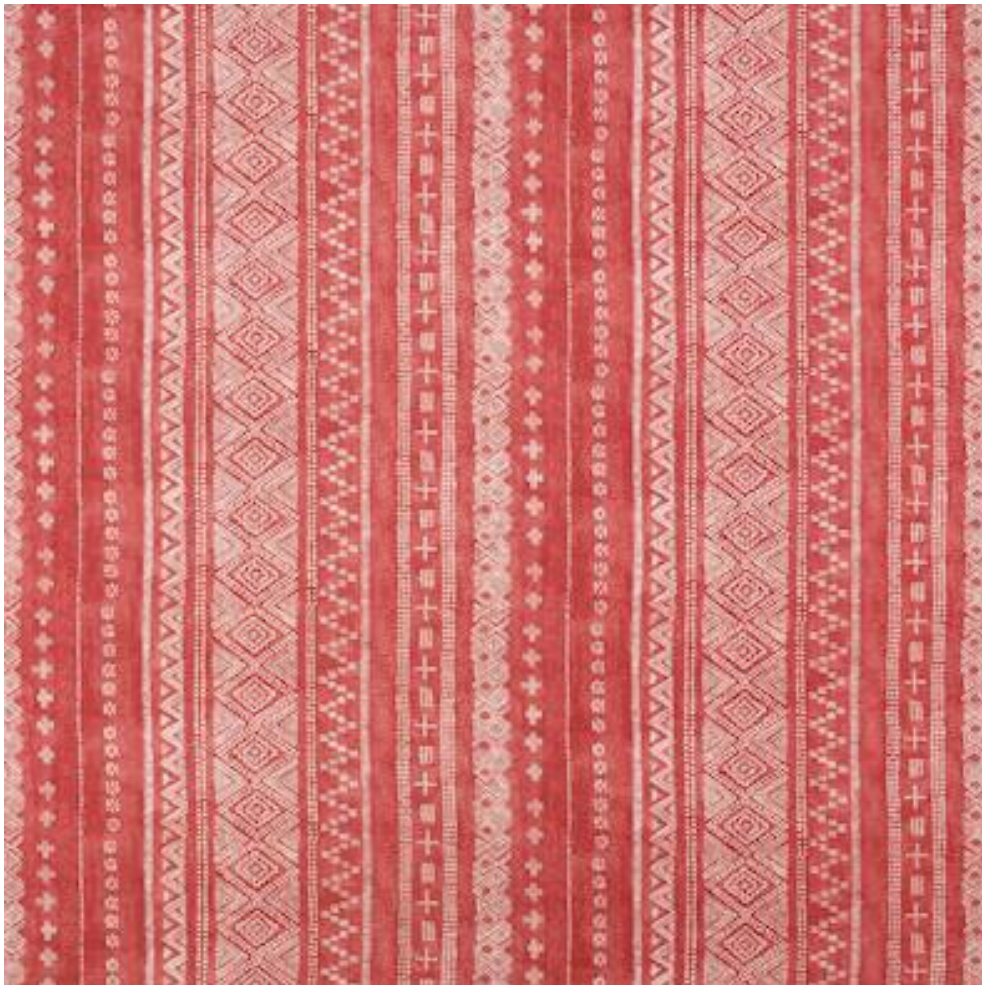

# JANE CHURCHILL

## SHILOH

|              |                        |
|--------------|------------------------|
| Code         | J0071-03               |
| Colour       | Red                    |
| Repeat       | V 33cm / H 70cm approx |
| Width        | 140cm approx           |
| Composition  | 80% Viscose, 20% Linen |
| Fire Code    | √BM                    |
| Care Code    | ☒☒☒☒☒☒                 |
| Pattern Book | Azara                  |
| Use          | Curtains, Upholstery   |