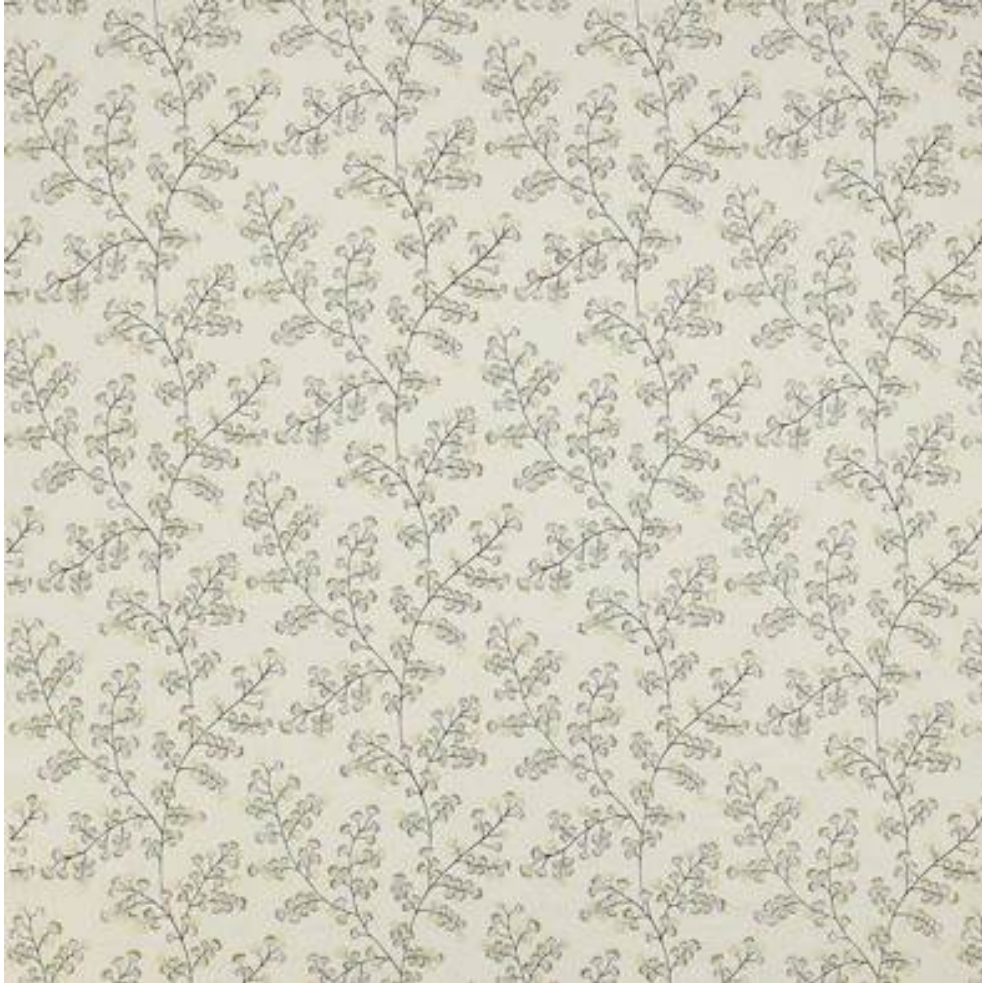

# JANE CHURCHILL

## LISBETH

Code	J0094-02
Colour	Pink/Green
Repeat	V 39cm / H 65cm approx
Width	130cm approx
Composition	70% Linen, 30% Viscose
Fire Code	√BM
Care Code	☒☒☒☒☒☒
Pattern Book	Vita
Use	Curtains