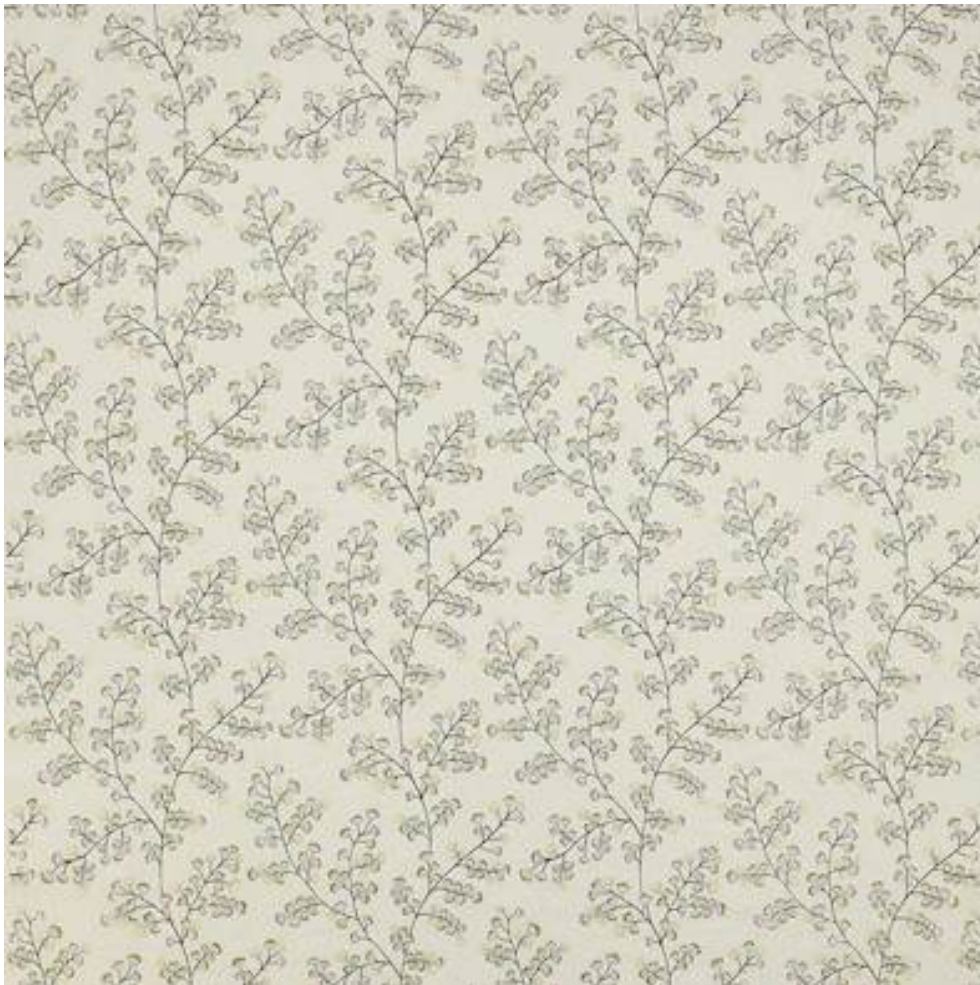

JANE CHURCHILL

LISBETH

Code	J0094-02
Colour	Pink/Green
Repeat	39cm approx
Width	130cm approx
Composition	70% Linen, 30% Viscose
Fire Code	√BM
Care Code	☒☒☒☒☒☒
Pattern Book	Vita
Use	Curtains