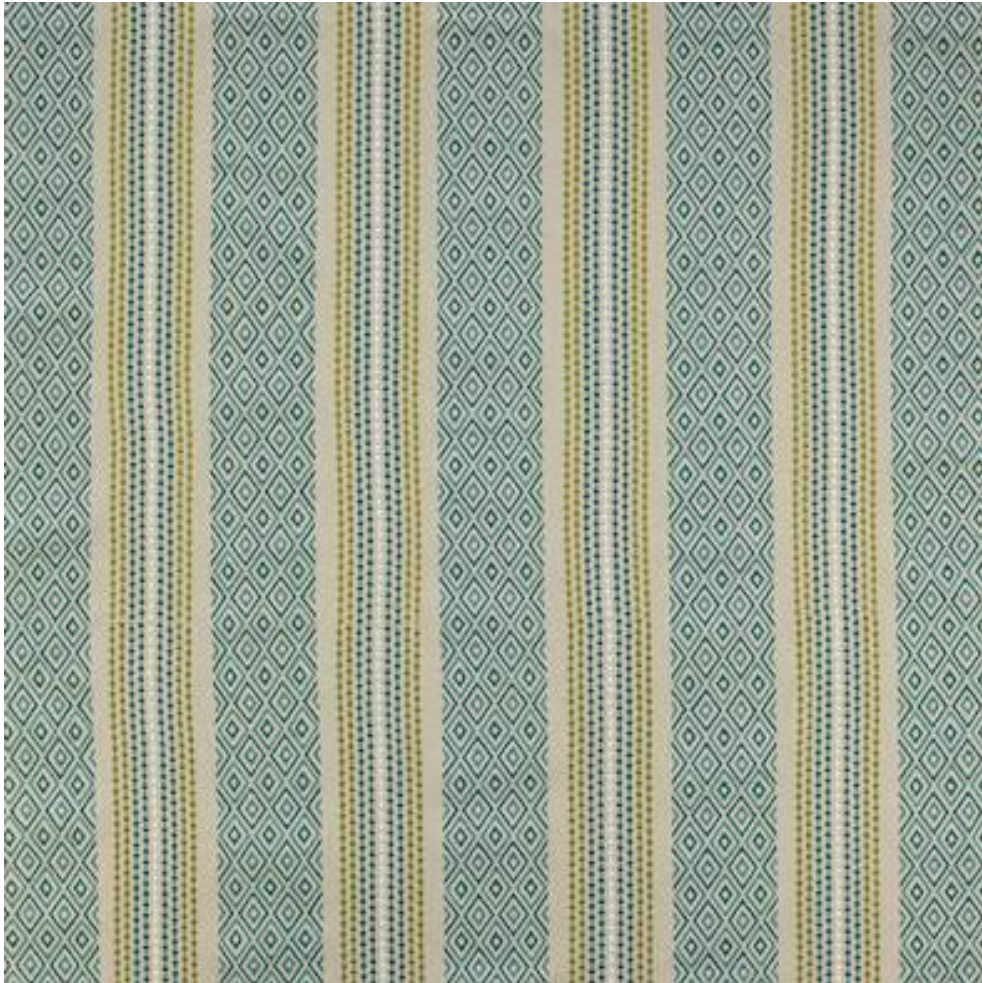

# JANE CHURCHILL

## RANI

Code	J0098-01
Colour	Teal
Repeat	V 8cm / H 33cm approx
Width	132cm approx
Composition	50% Linen, 40% Cotton, 10% Polyester
Fire Code	√BM
Care Code	☒☒☒☒☒☒
Pattern Book	Vita
Use	Curtains