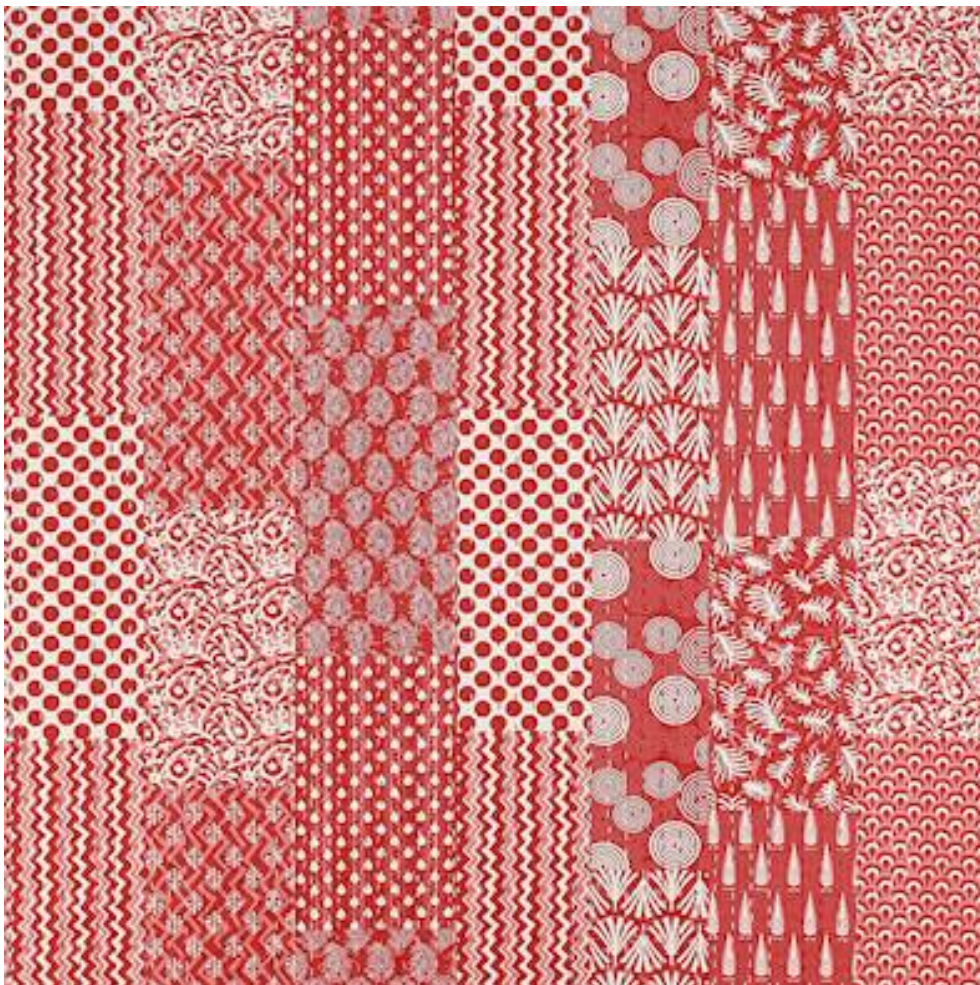

# JANE CHURCHILL

## IMRI

Code	J0102-01
Colour	Red
Repeat	V 87cm / H 137cm approx
Width	137cm approx
Composition	90% Cotton, 10% Polyester
Fire Code	√BM
Care Code	☒☒☒☒☒☒
Pattern Book	Vita
Use	Curtains