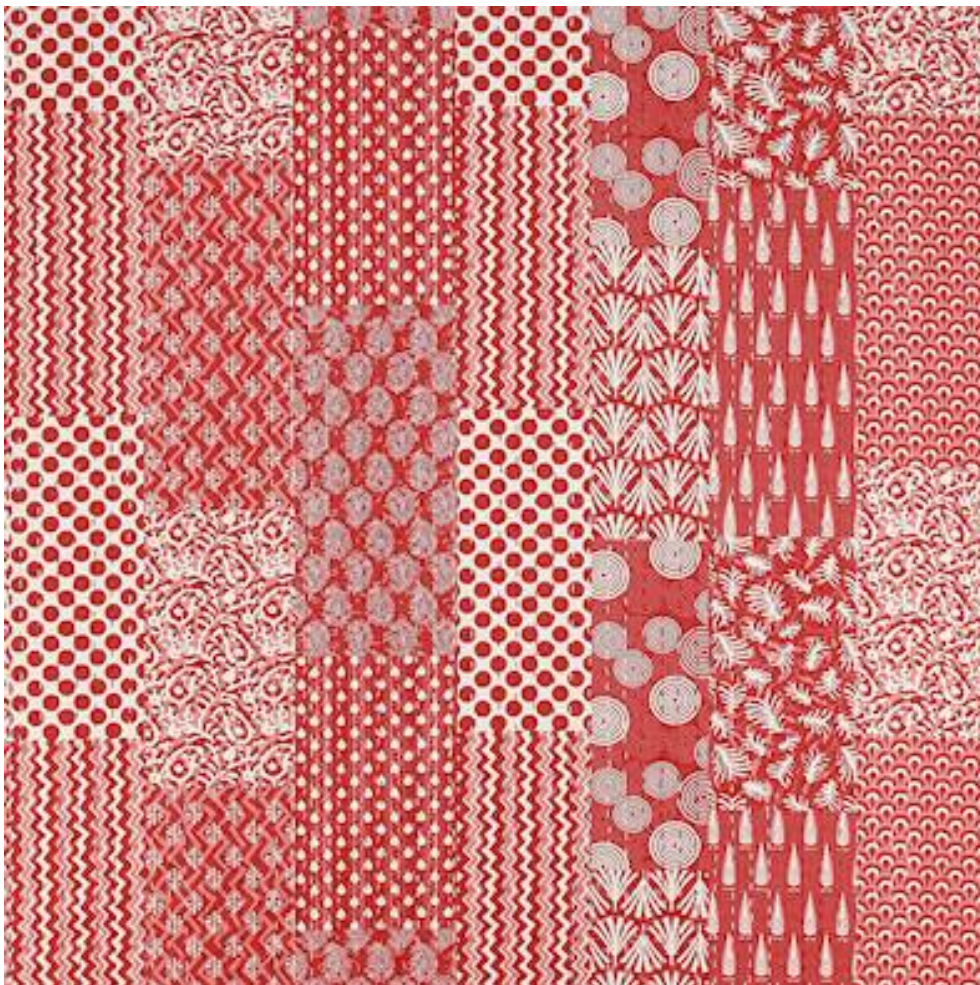

JANE CHURCHILL

IMRI

Code	J0102-01
Colour	Red
Repeat	V 87cm / H 137cm approx
Width	137cm approx
Composition	90% Cotton, 10% Polyester
Fire Code	√BM
Care Code	☒☒☒☒☒☒
Pattern Book	Vita
Use	Curtains