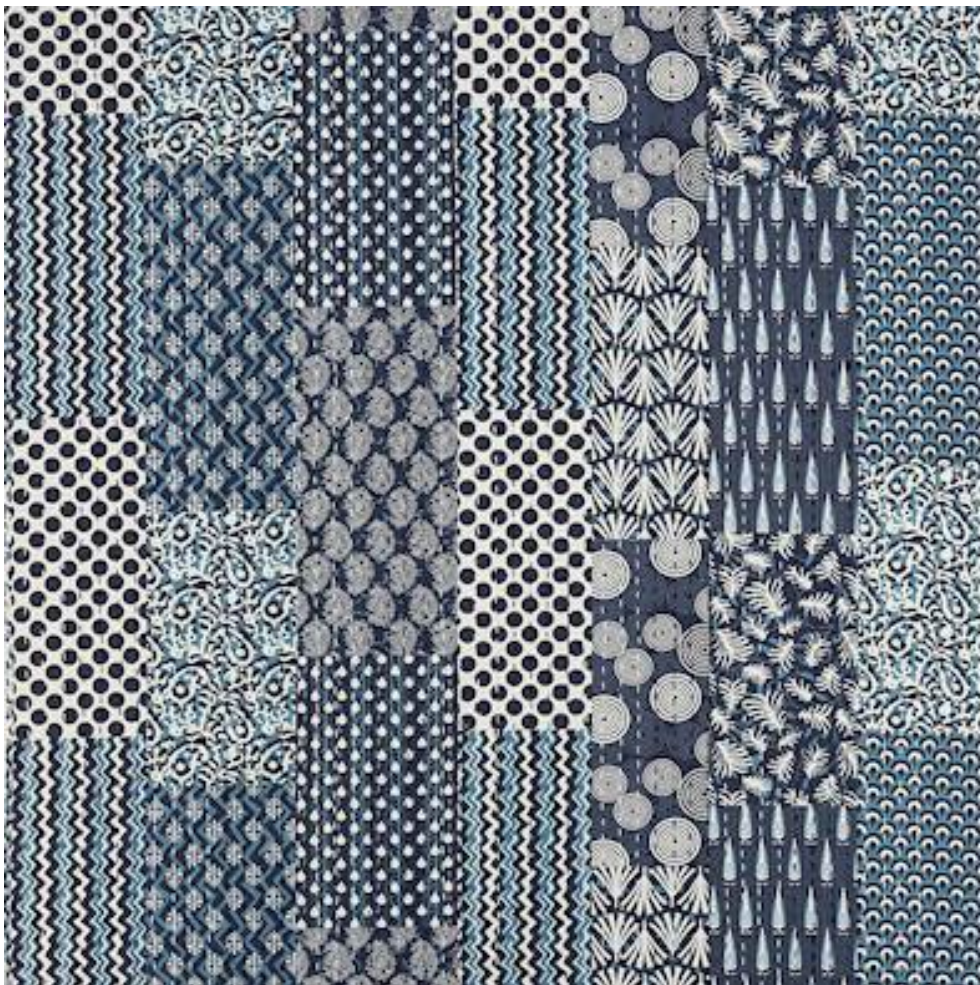

# JANE CHURCHILL

IMRI

Code	J0102-02
Colour	Indigo
Repeat	87 cms approx
Width	137 cms approx
Composition	90% Cotton, 10% Polyester
Fire Code	√BM
Care Code	☒☒☒☒☒☒
Pattern Book	Vita
Use	Curtains