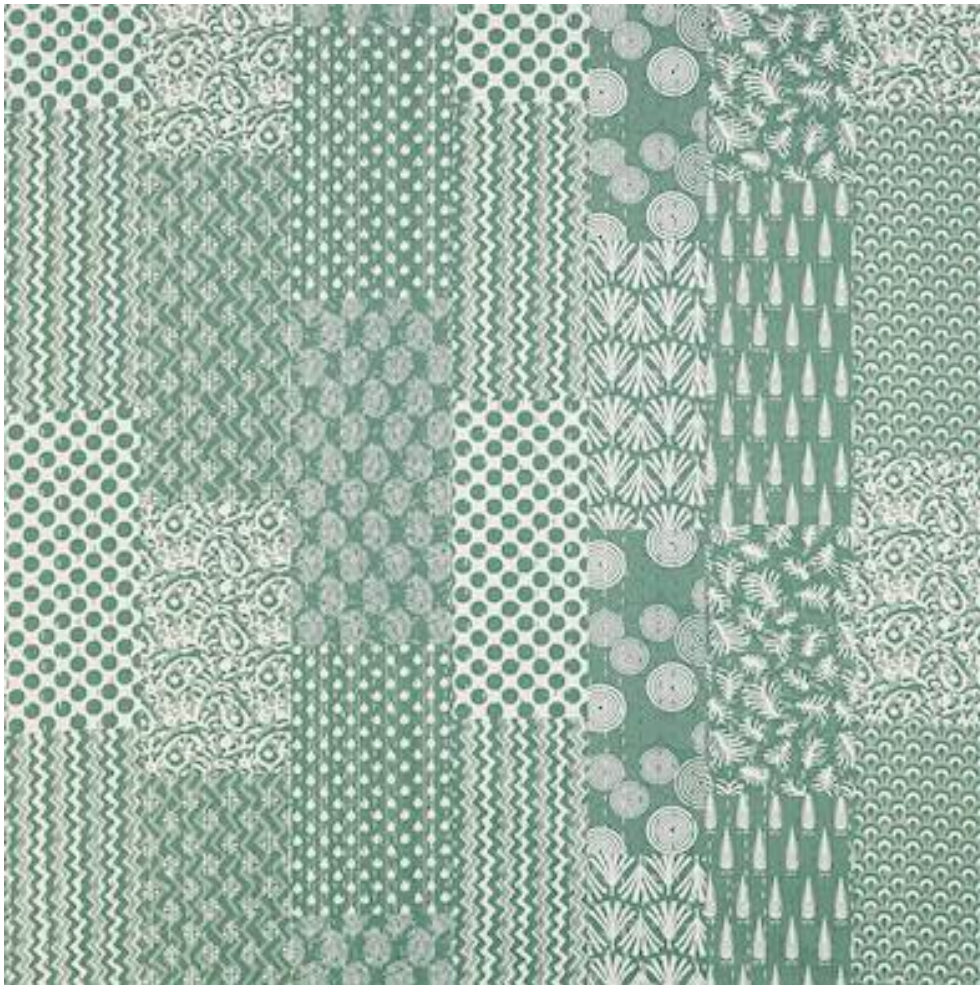

# JANE CHURCHILL

IMRI

Code	J0102-03
Colour	Aqua
Repeat	87 cms approx
Width	137 cms approx
Composition	90% Cotton, 10% Polyester
Fire Code	√BM
Care Code	☒☒☒☒☒☒
Pattern Book	Vita
Use	Curtains