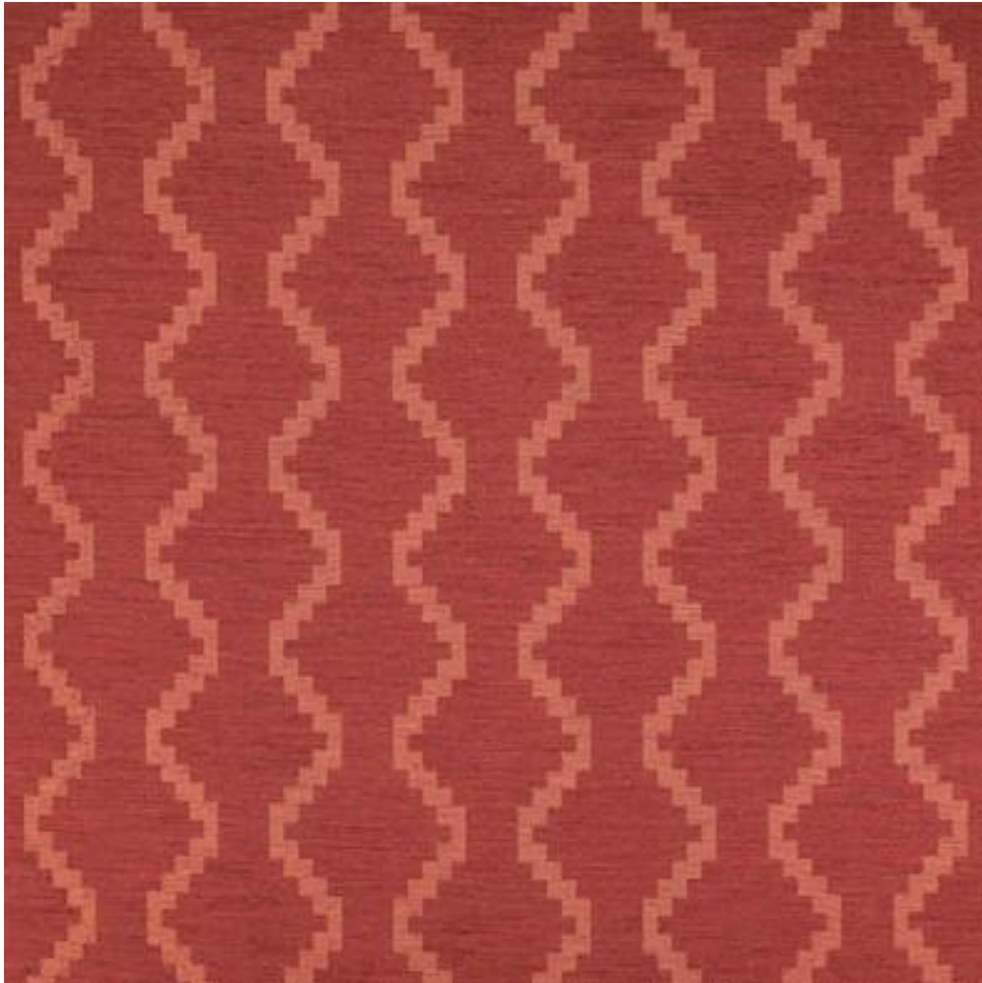

# JANE CHURCHILL

## TARKA

Code	J0106-01
Colour	Red
Repeat	24cm approx
Width	140cm approx
Composition	44% Acrylic, 30% Polyester, 19% Cotton, 4% Viscose, 3% Linen
Fire Code	K
Care Code	☒☒☒☒☒☒
Pattern Book	Tarka
Use	Curtains, Upholstery