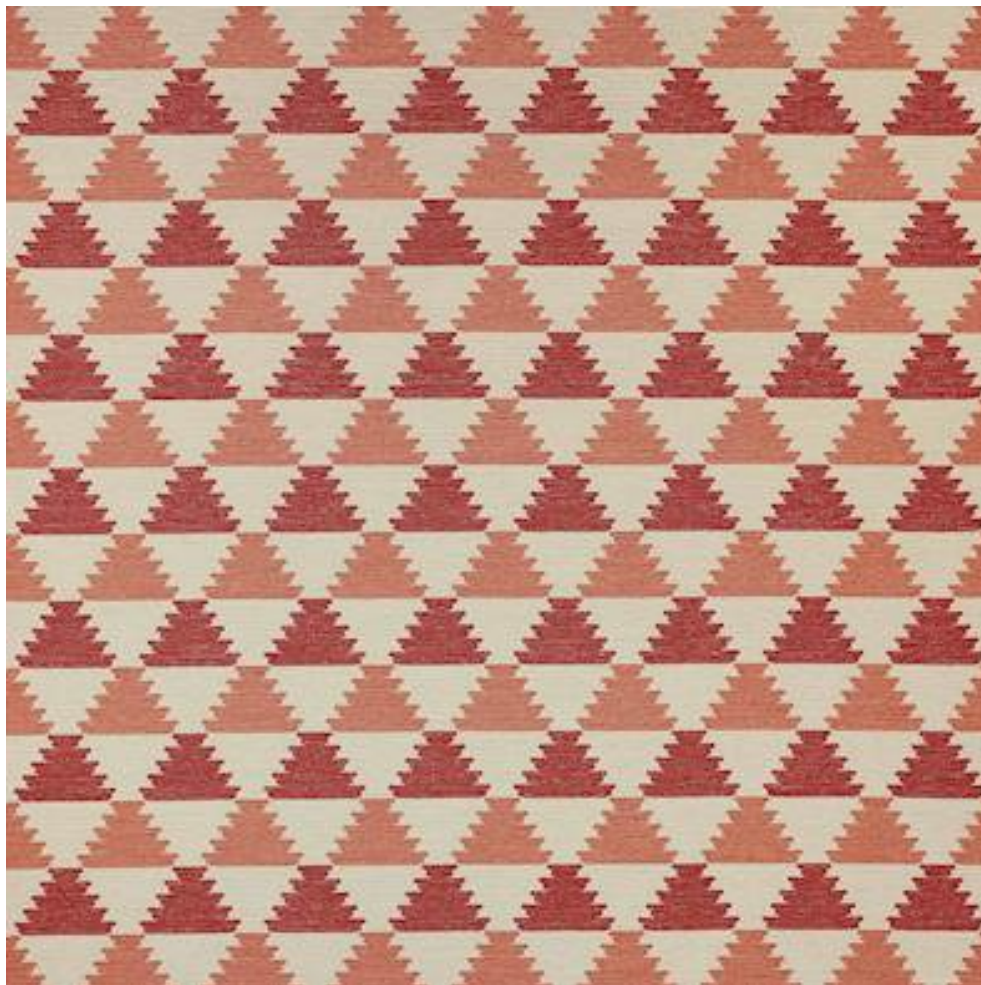

# JANE CHURCHILL

IRA

Code	J0107-02
Colour	Red/Orange
Repeat	17cm approx
Width	136cm approx
Composition	44% Acrylic, 30% Polyester, 19% Cotton, 4% Viscose, 3% Linen
Fire Code	K
Care Code	☒☒☒☒☒☒
Pattern Book	Tarka
Use	Curtains, Upholstery