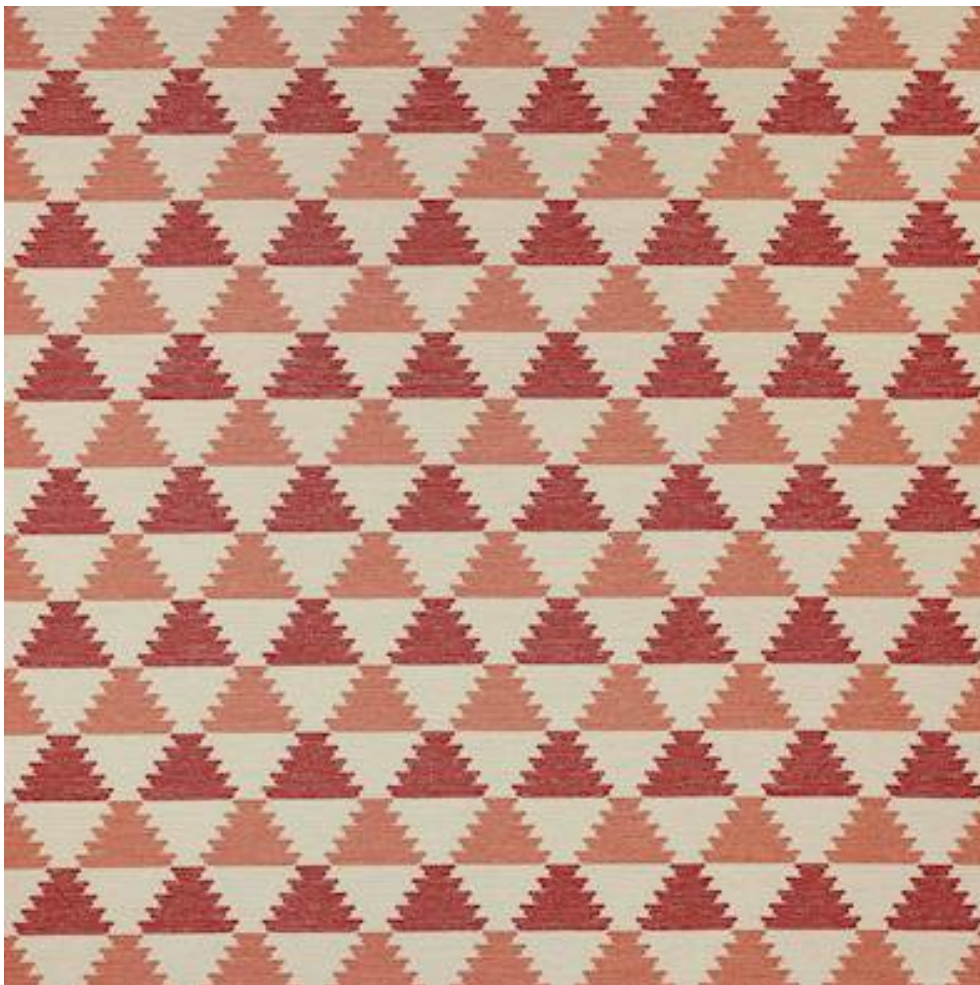

# JANE CHURCHILL

IRA

Code	J0107-02
Colour	Red/Orange
Repeat	17cm approx
Width	136cm approx
Composition	44% Acrylic, 30% Polyester, 19% Cotton, 4% Viscose, 3% Linen
Fire Code	K
Care Code	☒☒☒☒☒☒
Pattern Book	Tarka
Use	Curtains, Upholstery