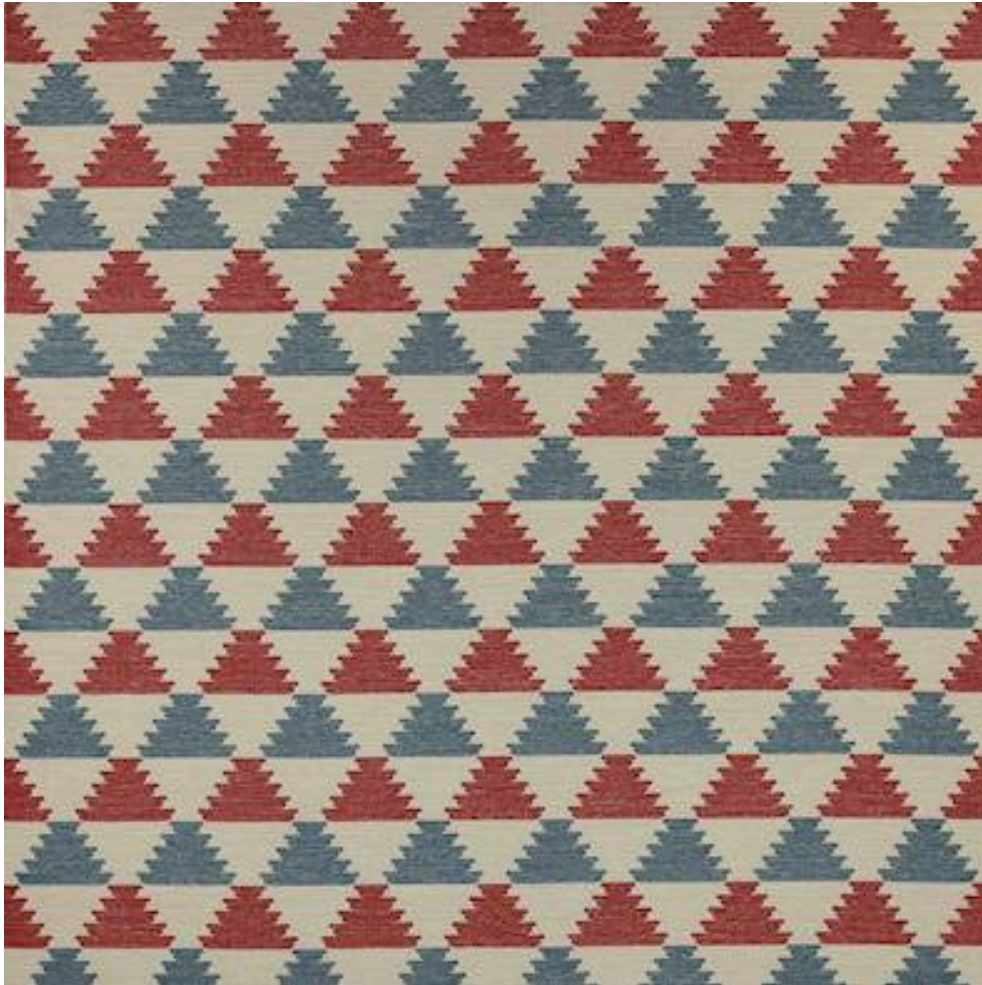

JANE CHURCHILL

IRA

Code	J0107-05
Colour	Red/Blue
Repeat	17cm approx
Width	136cm approx
Composition	44% Acrylic, 30% Polyester, 19% Cotton, 4% Viscose, 3% Linen
Fire Code	K
Care Code	☒☒☒☒☒☒
Pattern Book	Tarka
Use	Curtains, Upholstery