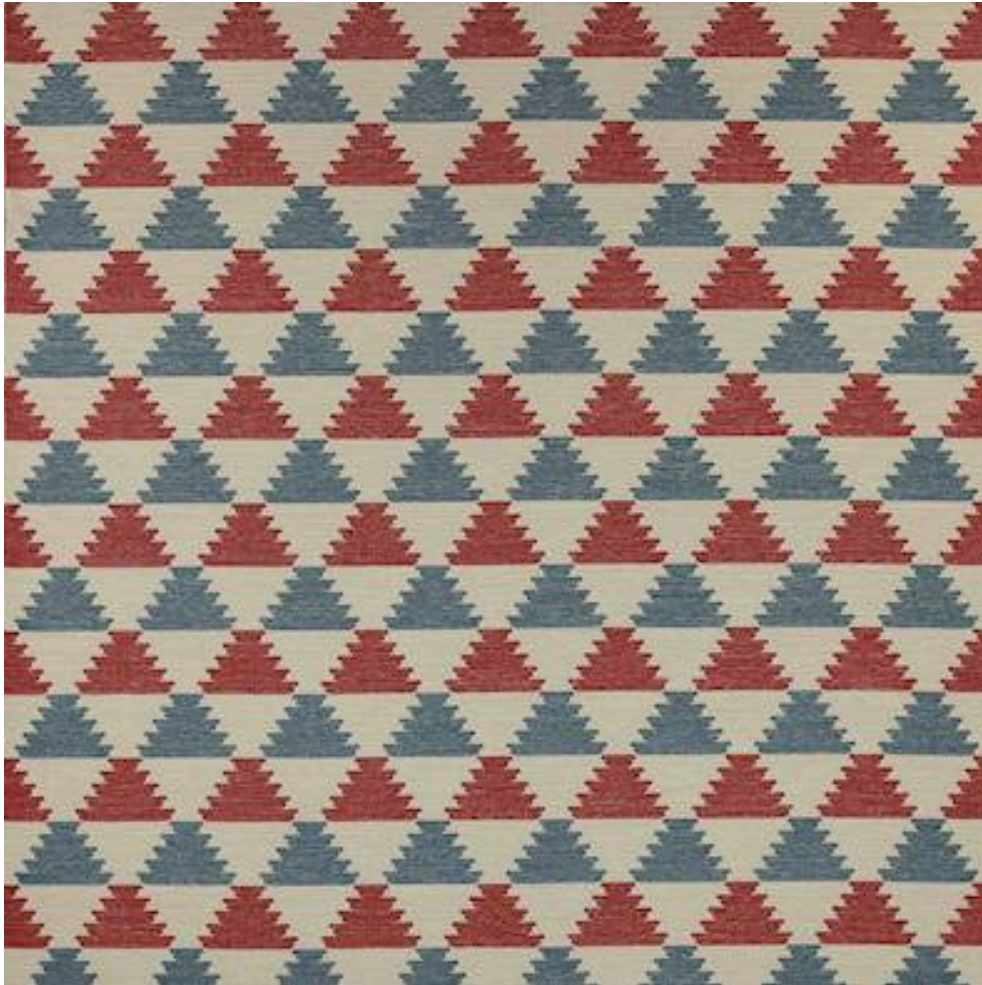

# JANE CHURCHILL

IRA

Code	J0107-05
Colour	Red/Blue
Repeat	17cm approx
Width	136cm approx
Composition	44% Acrylic, 30% Polyester, 19% Cotton, 4% Viscose, 3% Linen
Fire Code	K
Care Code	☒☒☒☒☒☒
Pattern Book	Tarka
Use	Curtains, Upholstery