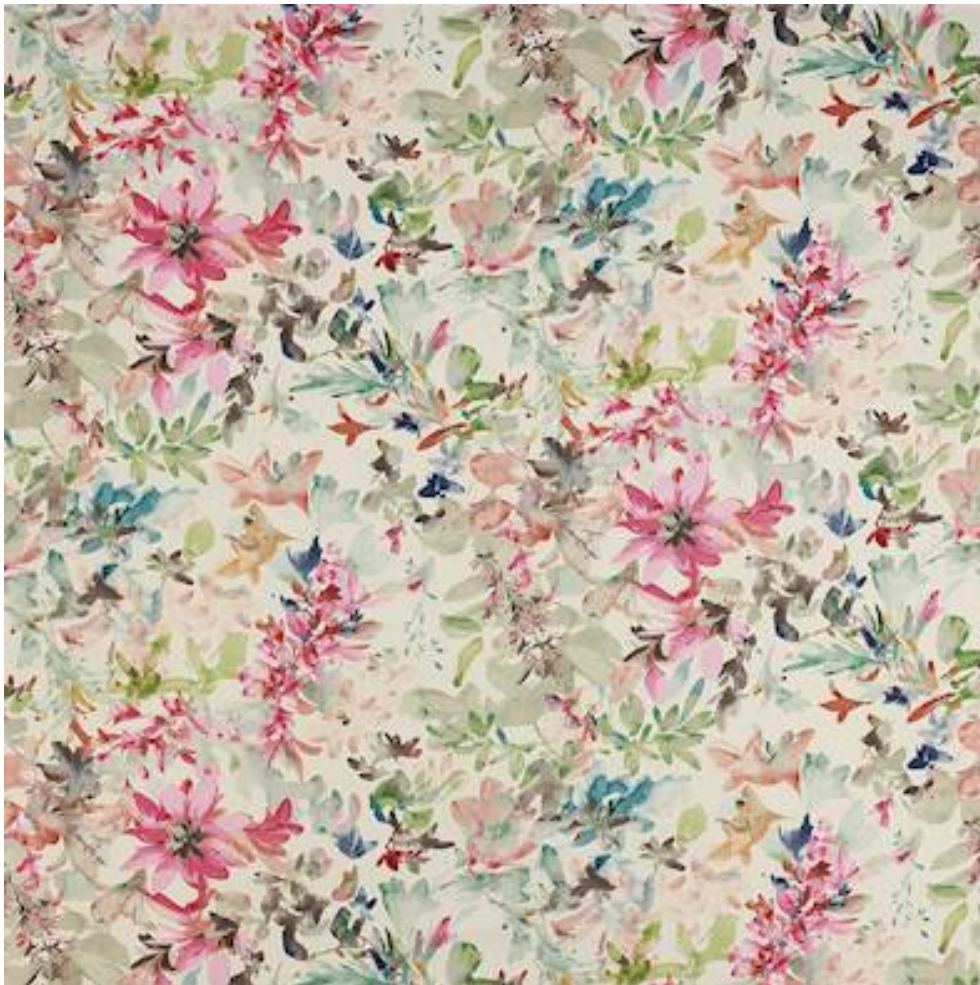

JANE CHURCHILL

SIBELLA

Code	J0113-03
Colour	Pink/Green
Repeat	V 84cm / H 138cm approx
Width	138cm approx
Composition	90% Cotton, 10% Linen
Fire Code	√BM
Care Code	☒☒☒☒☒☒
Pattern Book	Vita
Use	Curtains, Upholstery