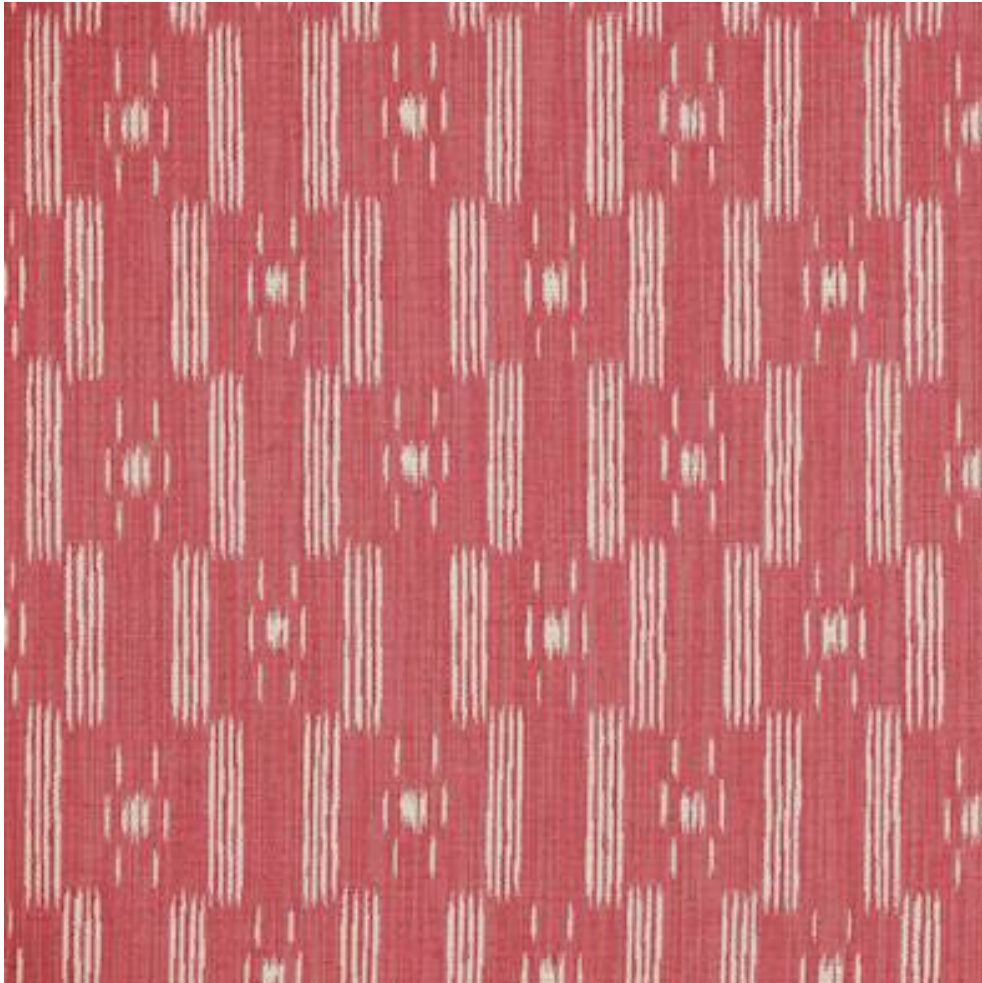

JANE CHURCHILL

MARLA

Code	J0118-02
Colour	Red
Repeat	V 14cm / H 35cm approx
Width	140cm approx
Composition	38% Viscose, 23% Cotton, 16% Linen, 14% Polyester, 7% Acrylic, 2% Polyamide
Fire Code	√BM
Care Code	☒☒☒☒☒☒
Pattern Book	Tarka
Use	Curtains, Upholstery