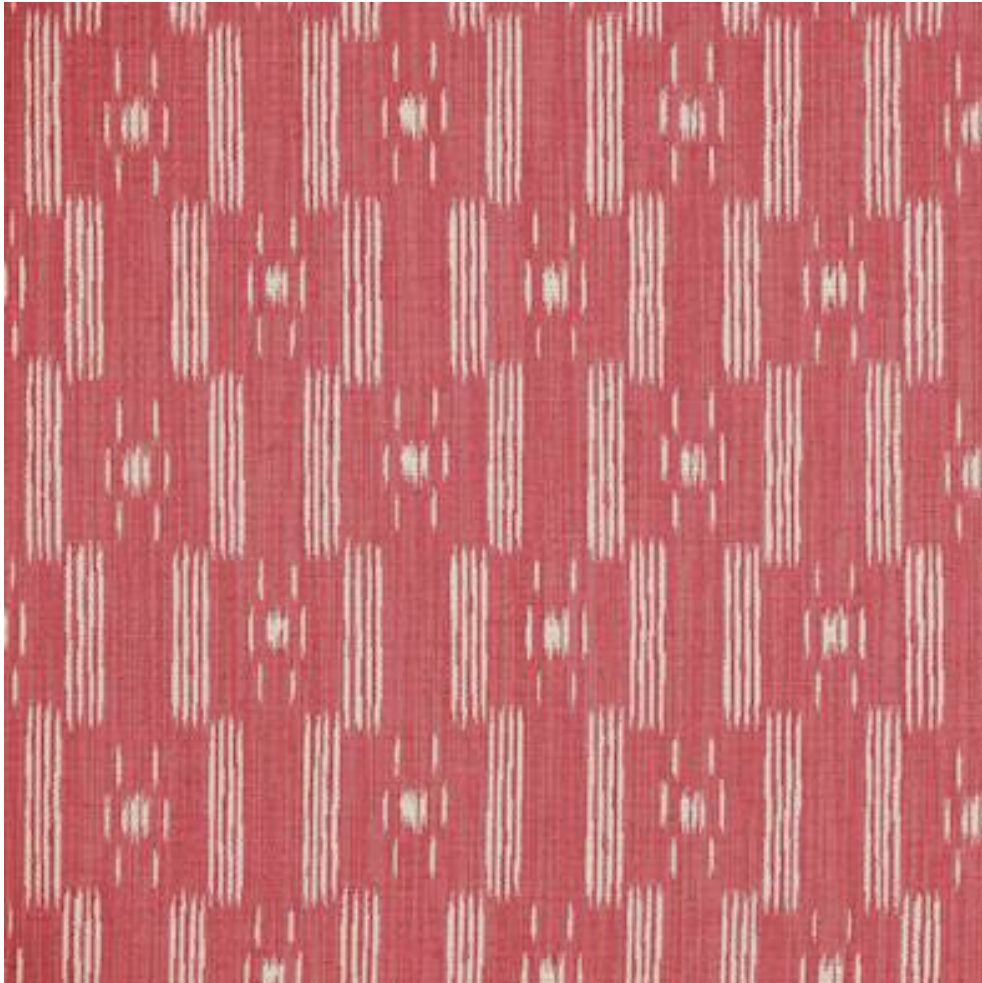

JANE CHURCHILL

MARLA

Code	J0118-02
Colour	Red
Repeat	14 cms approx
Width	140 cms approx
Composition	38% Viscose, 23% Cotton, 16% Linen, 14% Polyester, 7% Acrylic, 2% Polyamide
Fire Code	√BM
Care Code	☒☒☒☒☒☒
Pattern Book	Tarka
Use	Curtains, Upholstery