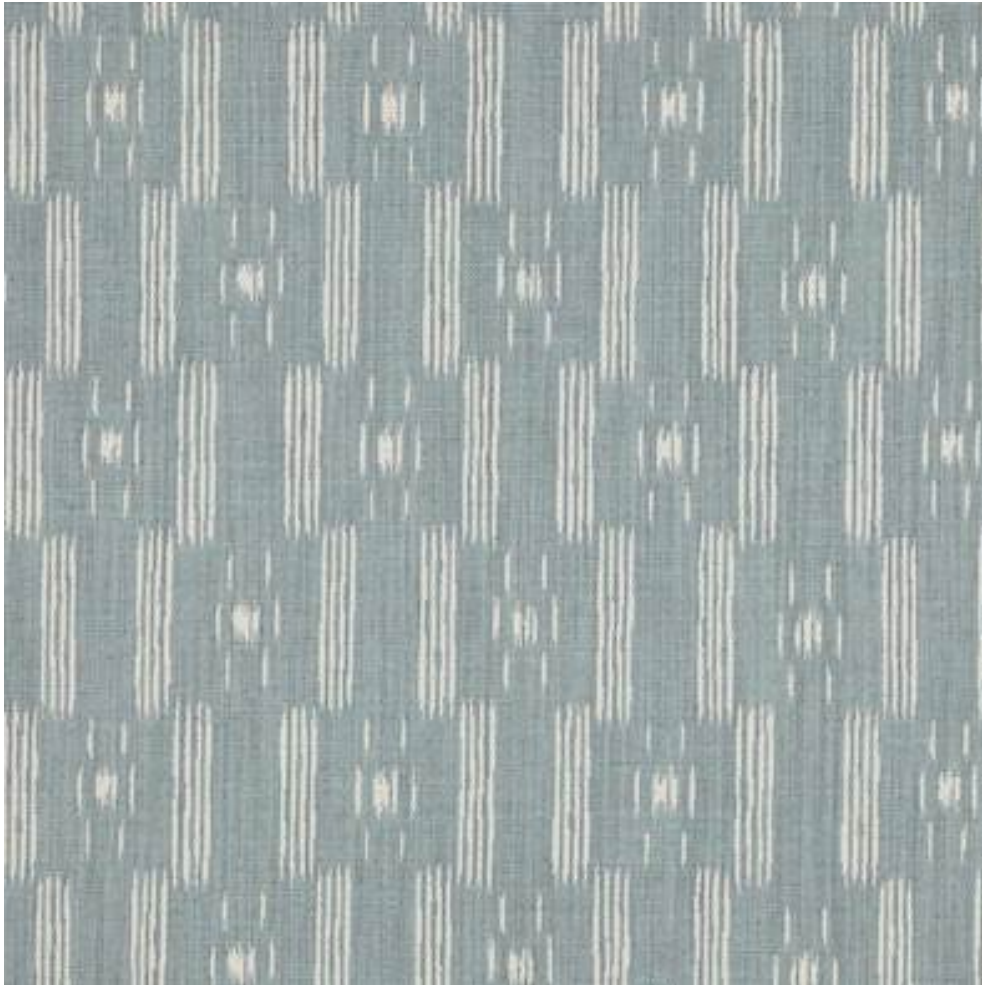

# JANE CHURCHILL

## MARLA

Code	J0118-03
Colour	Teal
Repeat	V 14cm / H 35cm approx
Width	140cm approx
Composition	38% Viscose, 23% Cotton, 16% Linen, 14% Polyester, 7% Acrylic, 2% Polyamide
Fire Code	√BM
Care Code	☒☒☒☒☒☒
Pattern Book	Tarka
Use	Curtains, Upholstery