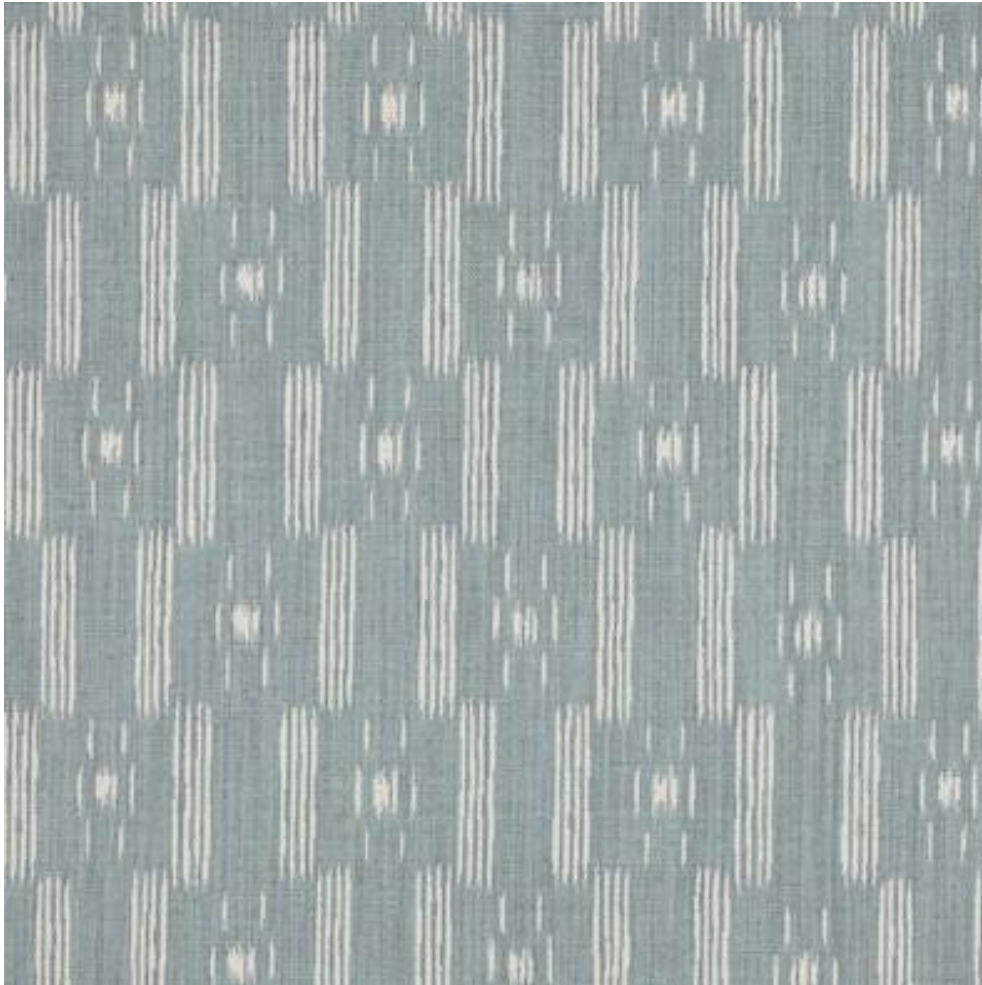

JANE CHURCHILL

MARLA

Code	J0118-03
Colour	Teal
Repeat	V 14cm / H 35cm approx
Width	140cm approx
Composition	38% Viscose, 23% Cotton, 16% Linen, 14% Polyester, 7% Acrylic, 2% Polyamide
Fire Code	√BM
Care Code	☒☒☒☒☒☒
Pattern Book	Tarka
Use	Curtains, Upholstery