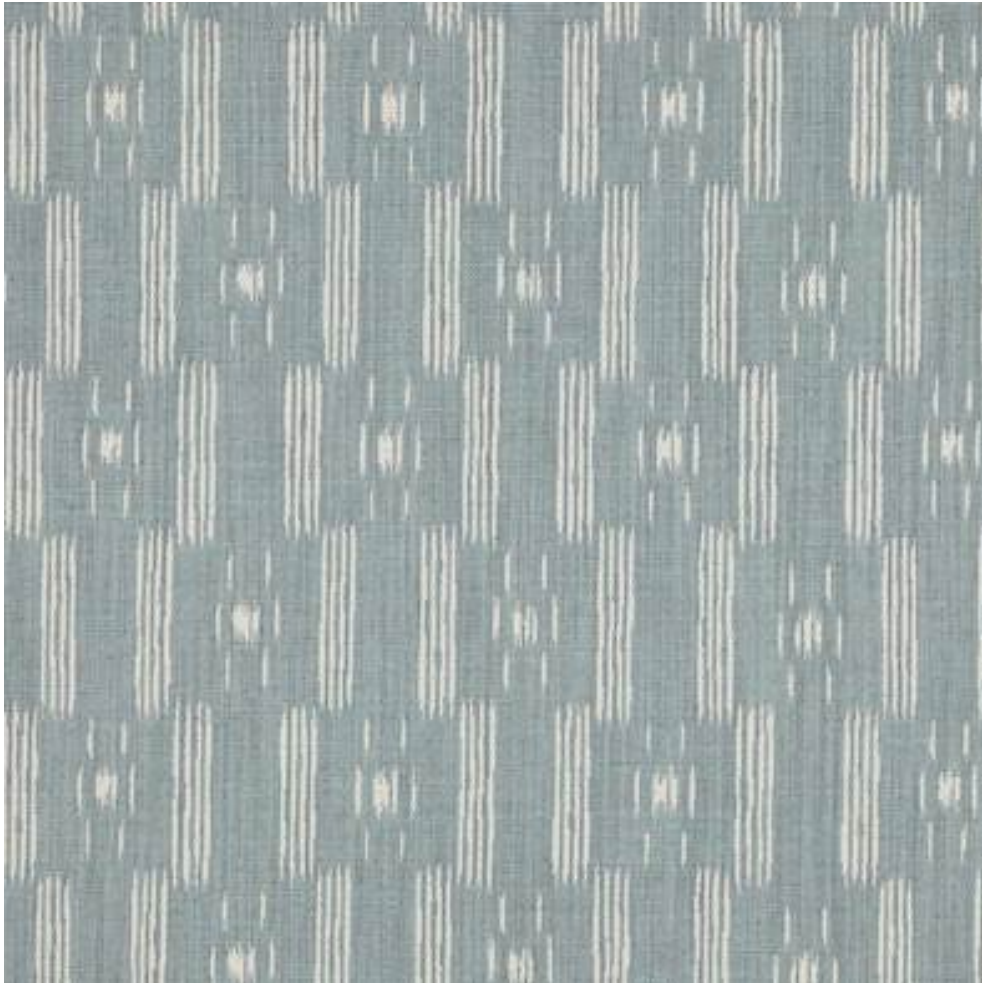

# JANE CHURCHILL

## MARLA

Code	J0118-03
Colour	Teal
Repeat	14 cms approx
Width	140 cms approx
Composition	38% Viscose, 23% Cotton, 16% Linen, 14% Polyester, 7% Acrylic, 2% Polyamide
Fire Code	√BM
Care Code	☒☒☒☒☒☒
Pattern Book	Tarka
Use	Curtains, Upholstery