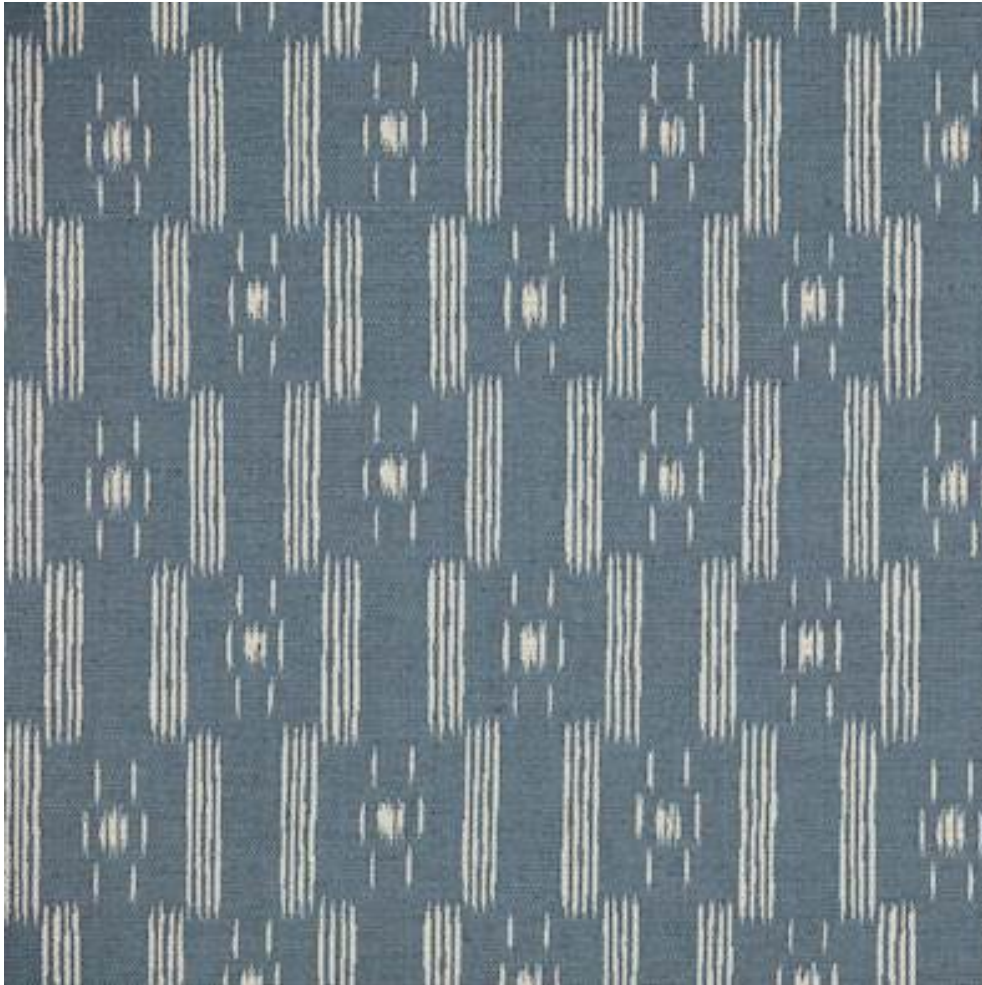

JANE CHURCHILL

MARLA

Code	J0118-05
Colour	Blue
Repeat	14 cms approx
Width	140 cms approx
Composition	38% Viscose, 23% Cotton, 16% Linen, 14% Polyester, 7% Acrylic, 2% Polyamide
Fire Code	√BM
Care Code	☒☒☒☒☒☒
Pattern Book	Tarka
Use	Curtains, Upholstery