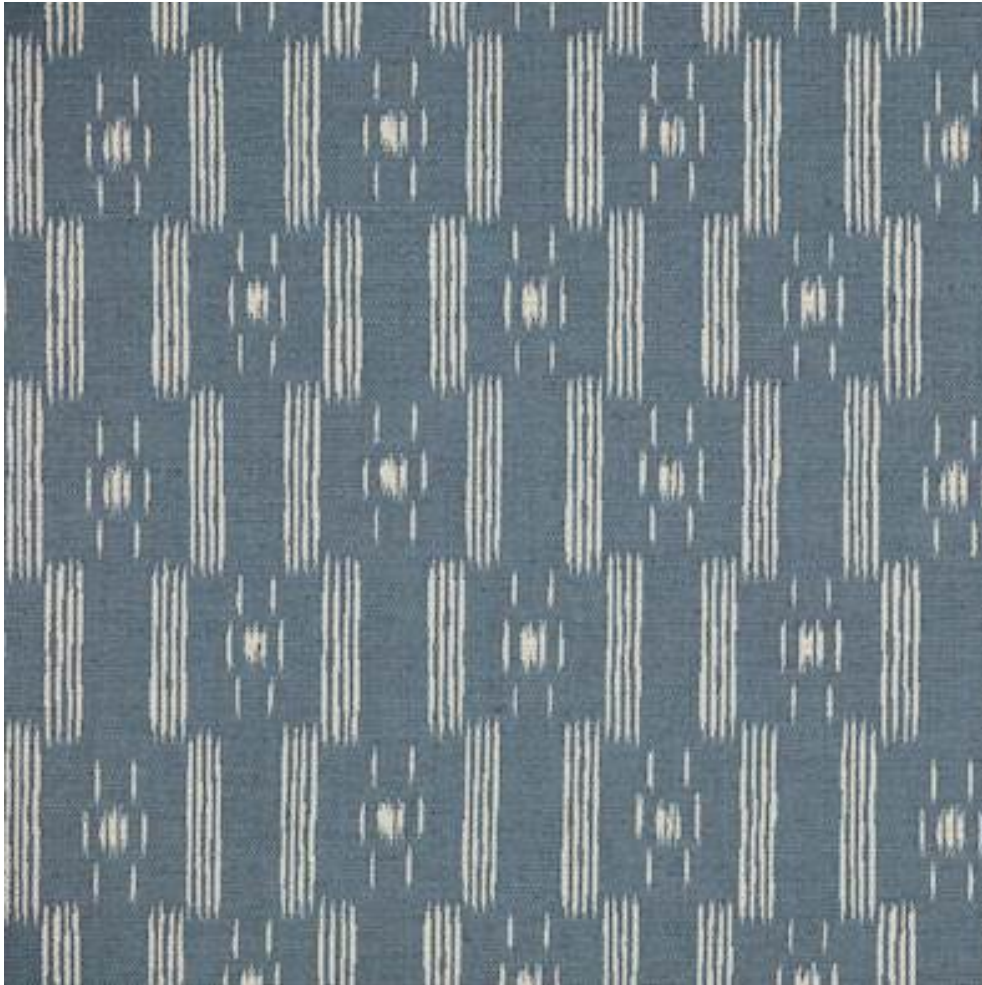

JANE CHURCHILL

MARLA

Code	J0118-05
Colour	Blue
Repeat	V 14cm / H 35cm approx
Width	140cm approx
Composition	38% Viscose, 23% Cotton, 16% Linen, 14% Polyester, 7% Acrylic, 2% Polyamide
Fire Code	√BM
Care Code	☒☒☒☒☒☒
Pattern Book	Tarka
Use	Curtains, Upholstery