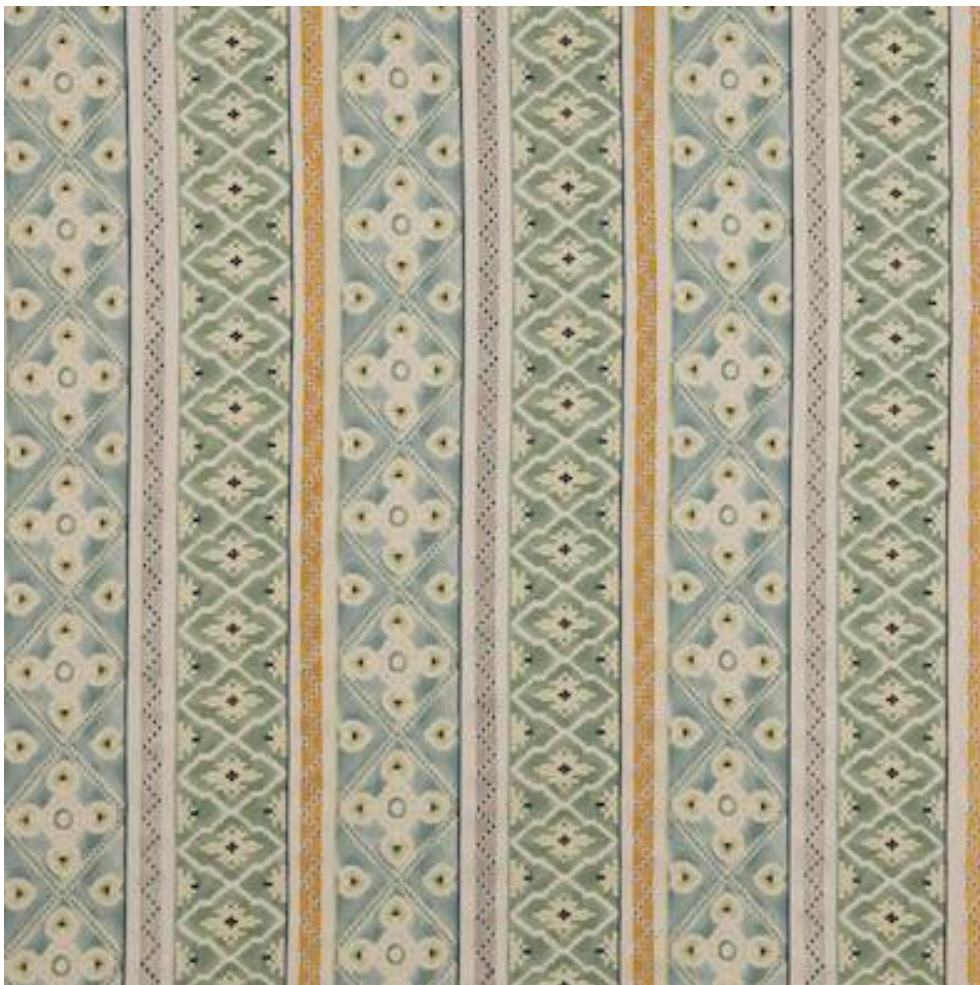

JANE CHURCHILL

CAPEL

Code	J0127-03
Colour	Aqua
Repeat	20cm approx
Width	138cm approx
Composition	41% Cotton, 36% Linen, 19% Viscose, 4% Polyester
Fire Code	√BM
Care Code	☒☒☒☒☒☒
Pattern Book	Kingswood
Use	Curtains