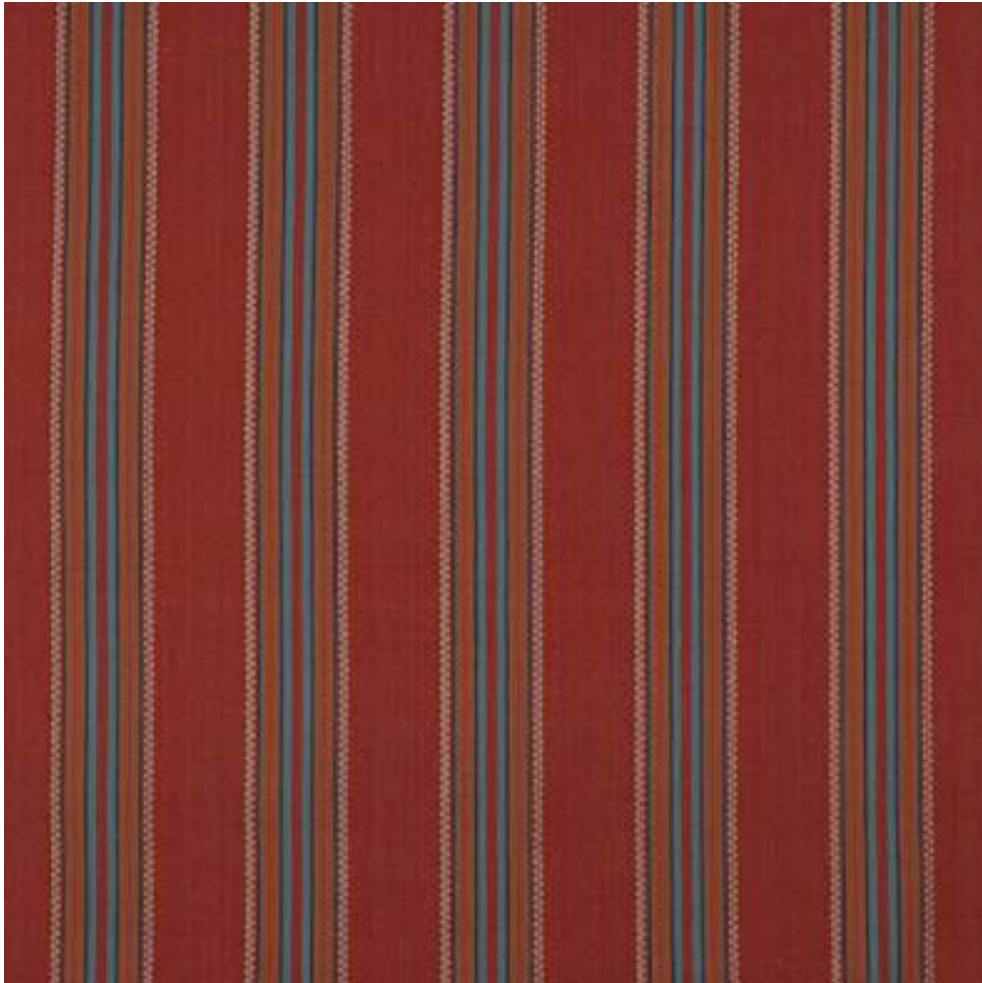

JANE CHURCHILL

INDUS STRIPE

Code	J0143-01
Colour	Red
Repeat	H 27cm approx
Width	135cm approx
Composition	100% Cotton
Fire Code	√CM
Care Code	☒☒☒☒☒☒
Pattern Book	Jasper
Use	Curtains, Upholstery