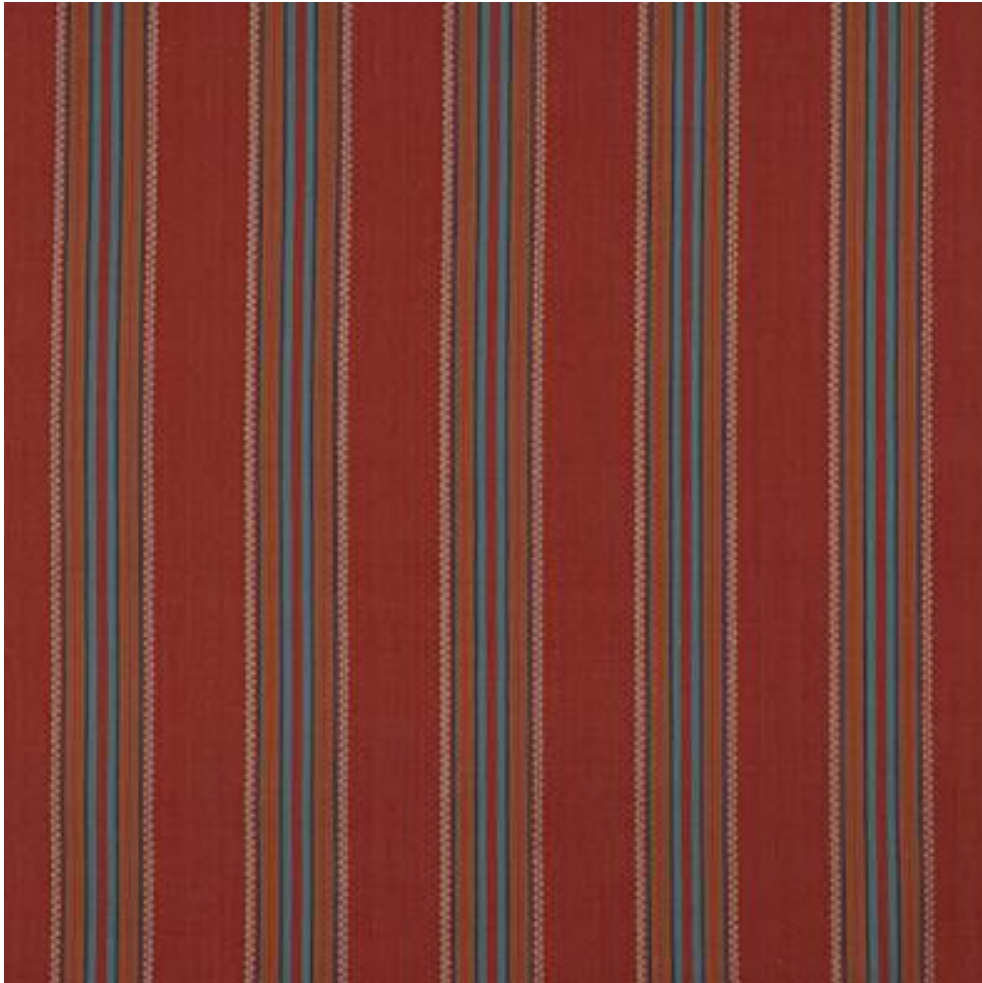

JANE CHURCHILL

INDUS STRIPE

Code	J0143-01
Colour	Red
Repeat	0cm approx
Width	135cm approx
Composition	100% Cotton
Fire Code	√CM
Care Code	☒☒☒☒☒☒
Pattern Book	Jasper
Use	Curtains, Upholstery