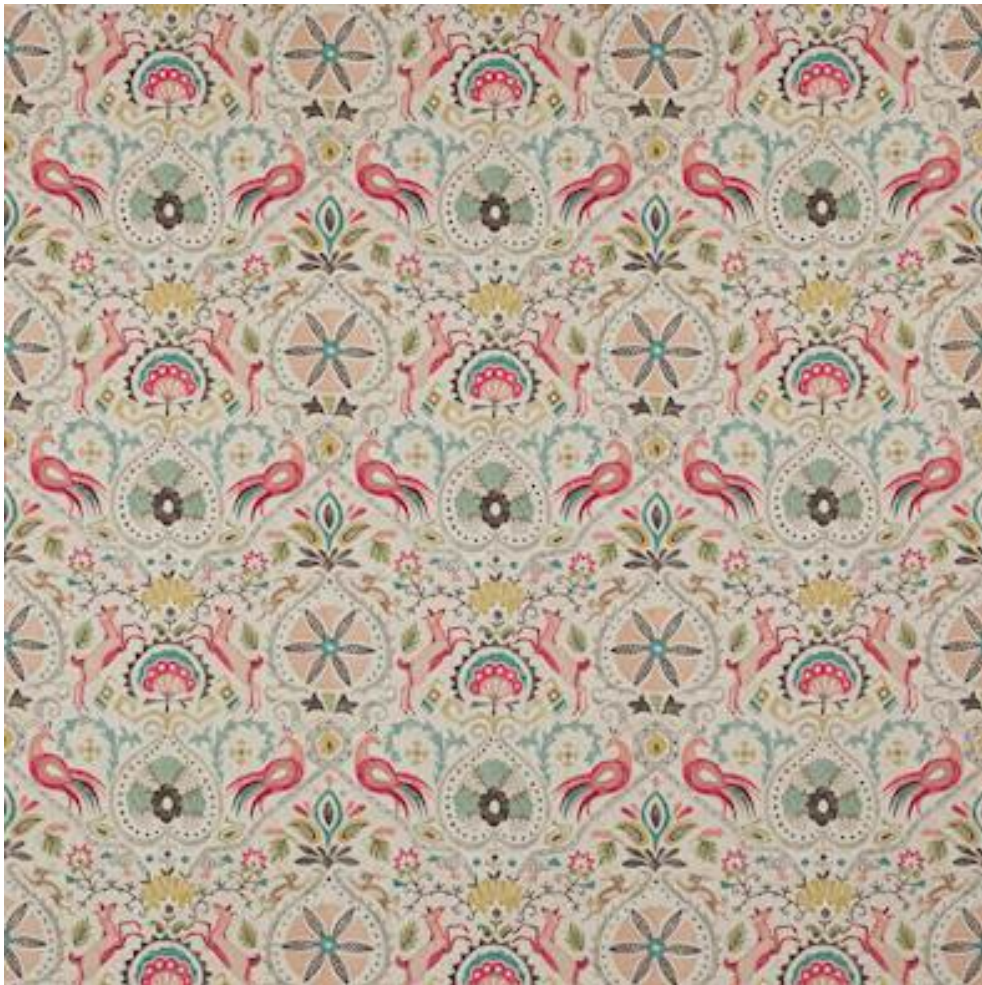

# JANE CHURCHILL

ROXTON

Code	J0151-03
Colour	Multi
Repeat	42cm approx
Width	138cm approx
Composition	100% Cotton
Fire Code	√BM
Care Code	☒☒☒☒☒☒
Pattern Book	Wildwood
Use	Curtains, Upholstery