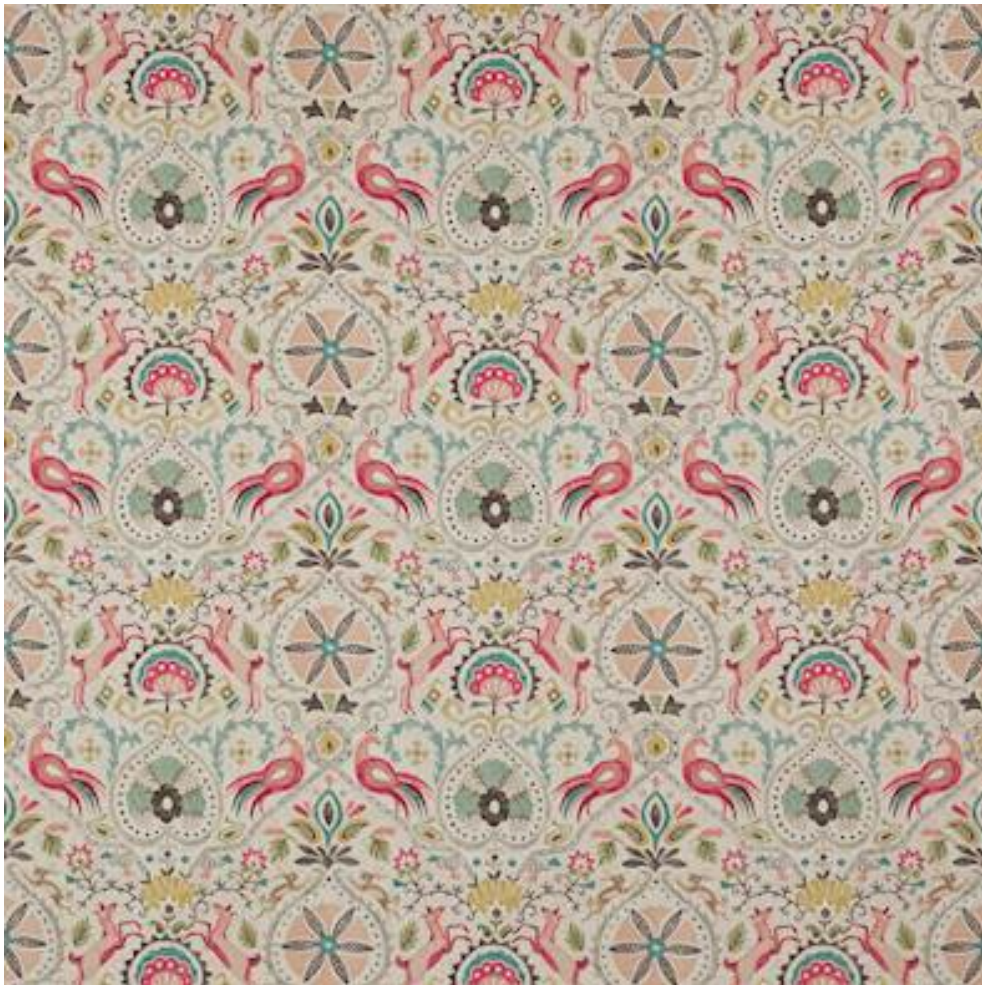

JANE CHURCHILL

ROXTON

Code	J0151-03
Colour	Multi
Repeat	V 42cm / H 46cm approx
Width	138cm approx
Composition	100% Cotton
Fire Code	√BM
Care Code	☒☒☒☒☒☒
Pattern Book	Wildwood
Use	Curtains, Upholstery