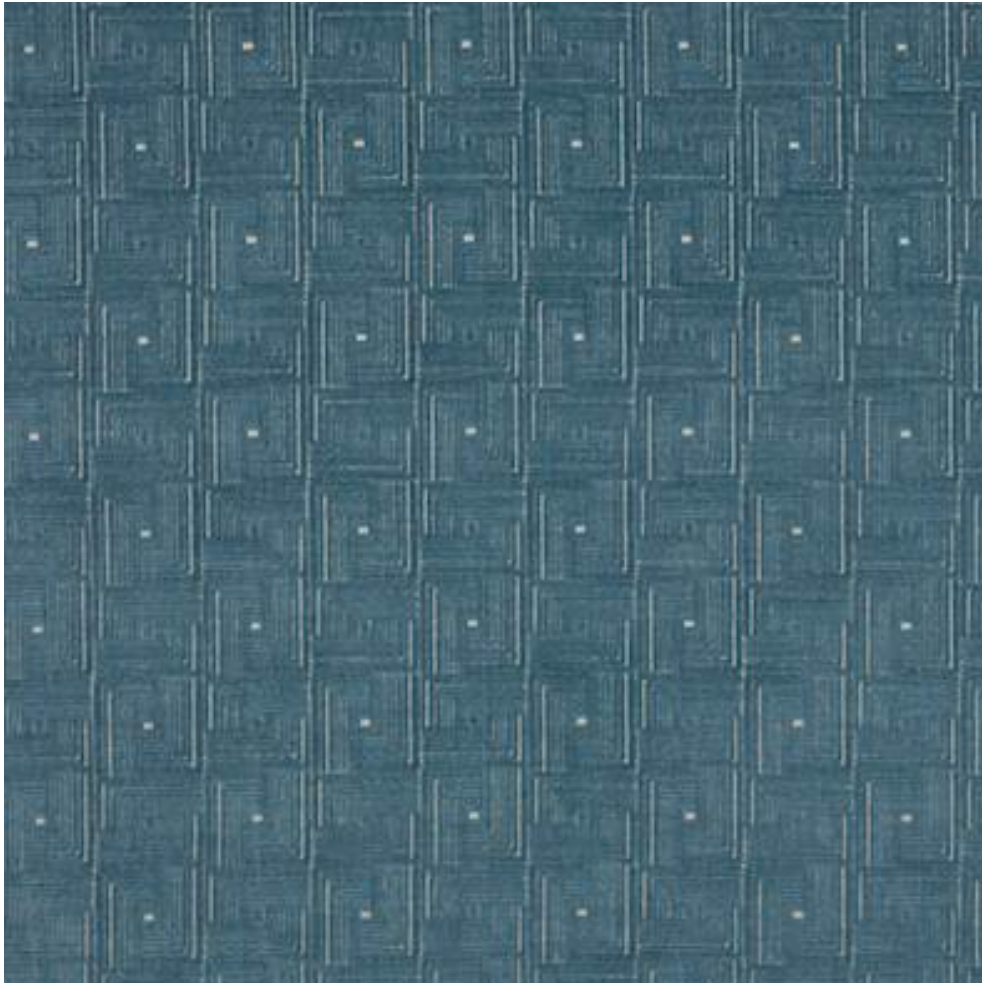

JANE CHURCHILL

ORSON

Code	J0164-01
Colour	Blue
Repeat	16cm approx
Width	142cm approx
Composition	64% Cotton, 30% Polyester, 6% Viscose
Fire Code	K
Care Code	☒☒☒☒☒☒
Pattern Book	Kaleido
Use	Curtains, Upholstery, Contract