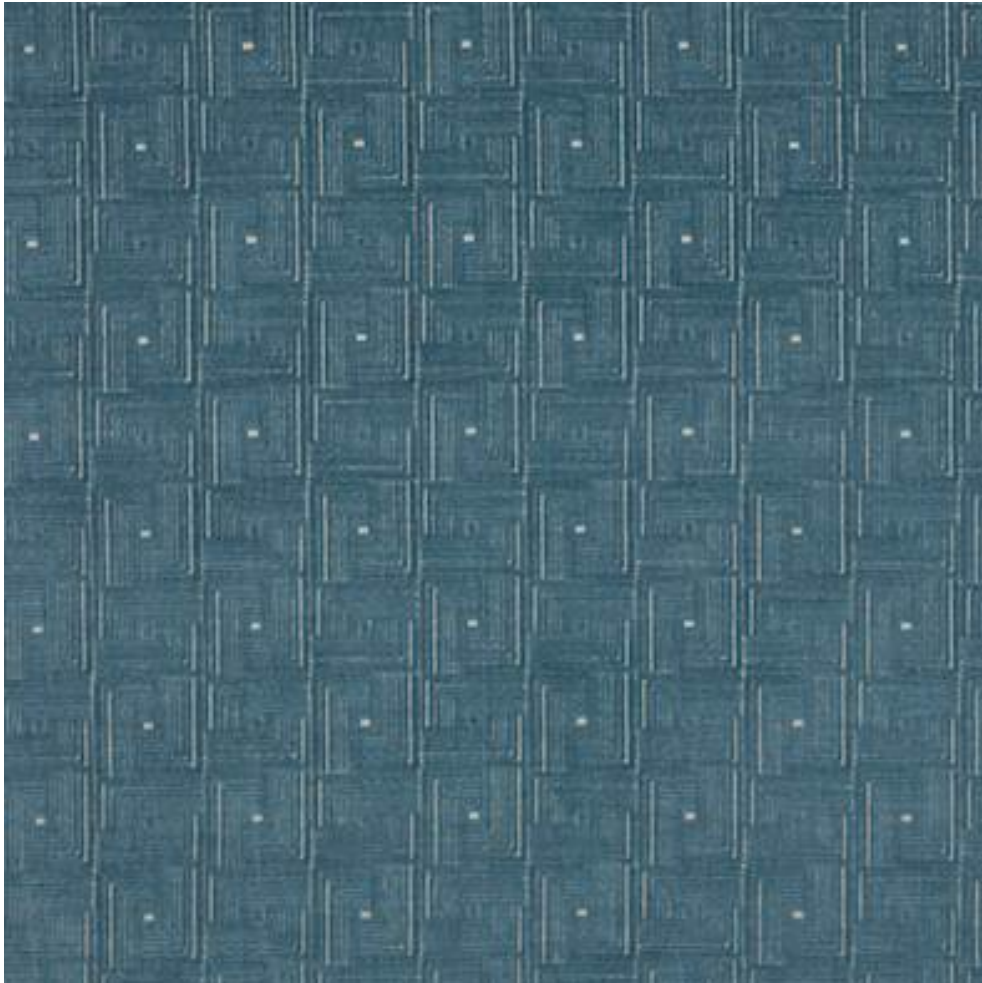

# JANE CHURCHILL

## ORSON

Code	J0164-01
Colour	Blue
Repeat	V 16cm / H 17cm approx
Width	142cm approx
Composition	64% Cotton, 30% Polyester, 6% Viscose
Fire Code	K
Care Code	☒☒☒☒☒☒
Pattern Book	Kaleido
Use	Curtains, Upholstery, Contract