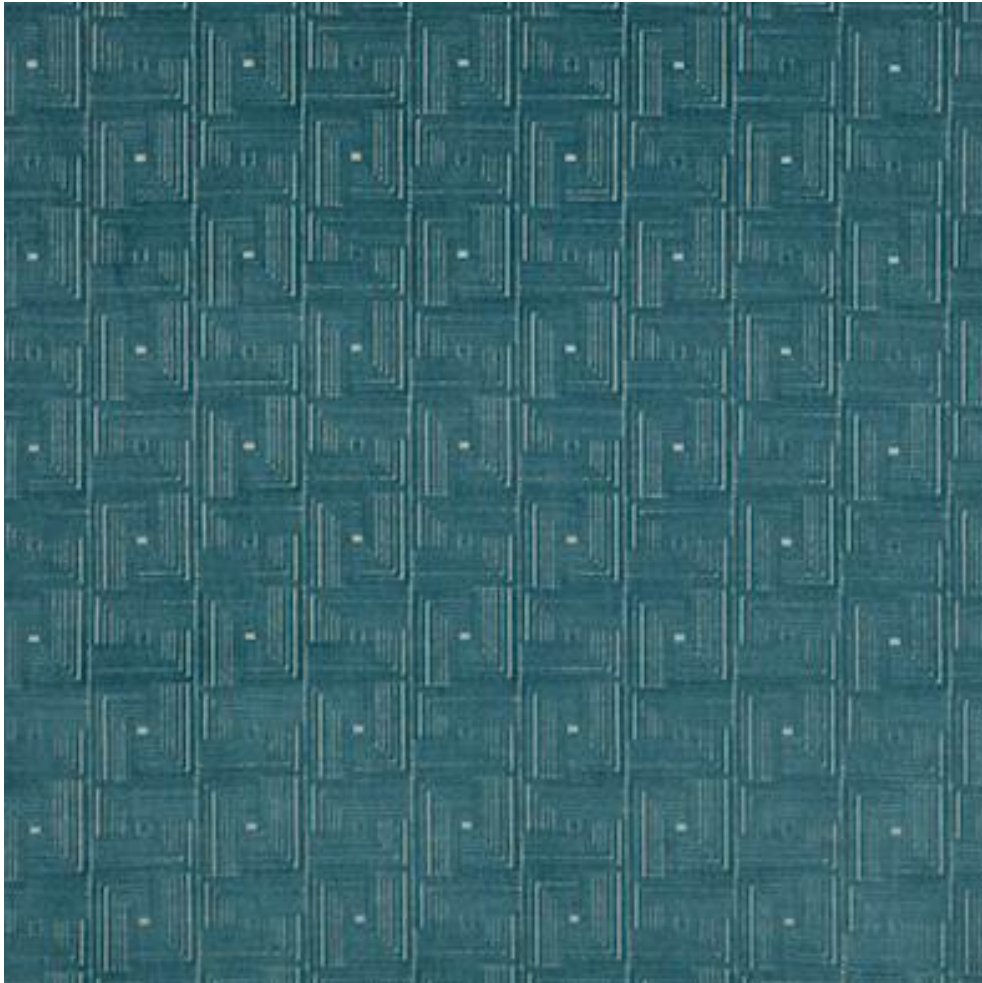

JANE CHURCHILL

ORSON

Code	J0164-02
Colour	Teal
Repeat	V 16cm / H 17cm approx
Width	142cm approx
Composition	64% Cotton, 30% Polyester, 6% Viscose
Fire Code	K
Care Code	☒☒☒☒☒☒
Pattern Book	Kaleido
Use	Curtains, Upholstery, Contract