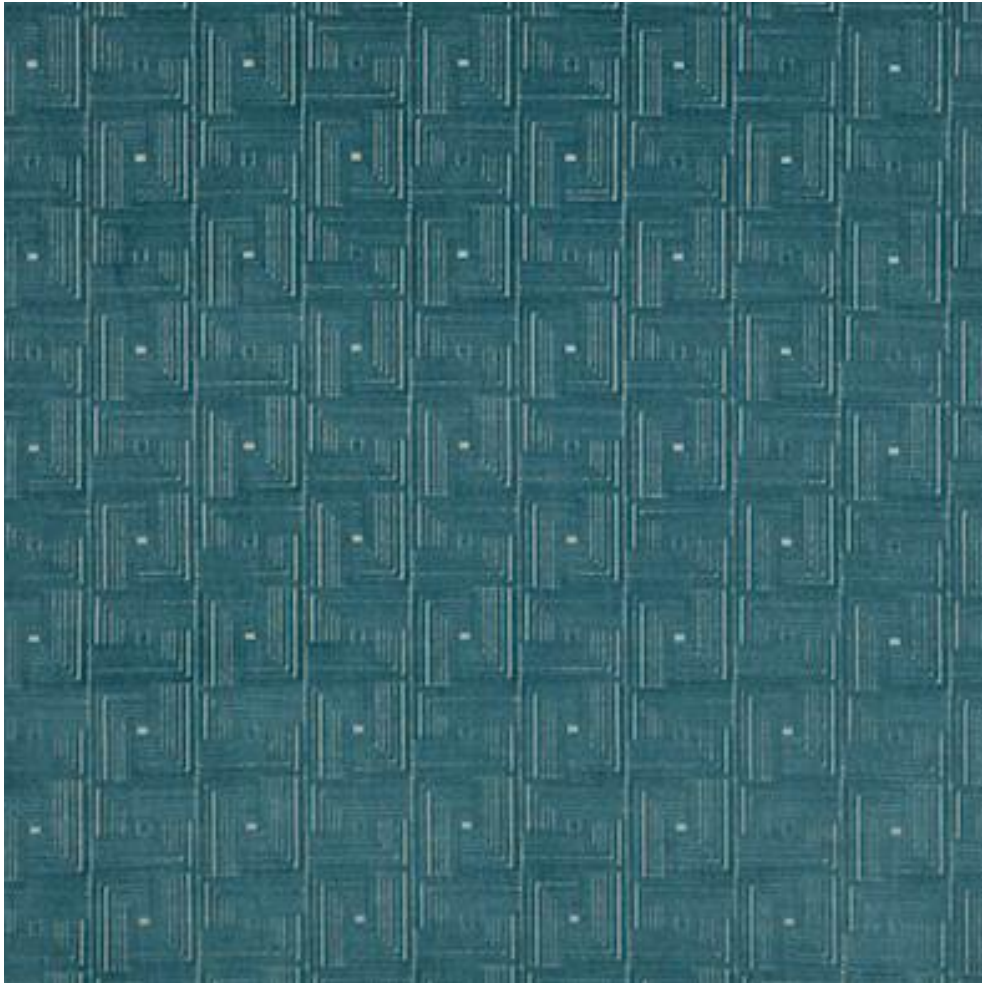

JANE CHURCHILL

ORSON

Code	J0164-02
Colour	Teal
Repeat	16cm approx
Width	142cm approx
Composition	64% Cotton, 30% Polyester, 6% Viscose
Fire Code	K
Care Code	☒☒☒☒☒☒
Pattern Book	Kaleido
Use	Curtains, Upholstery, Contract