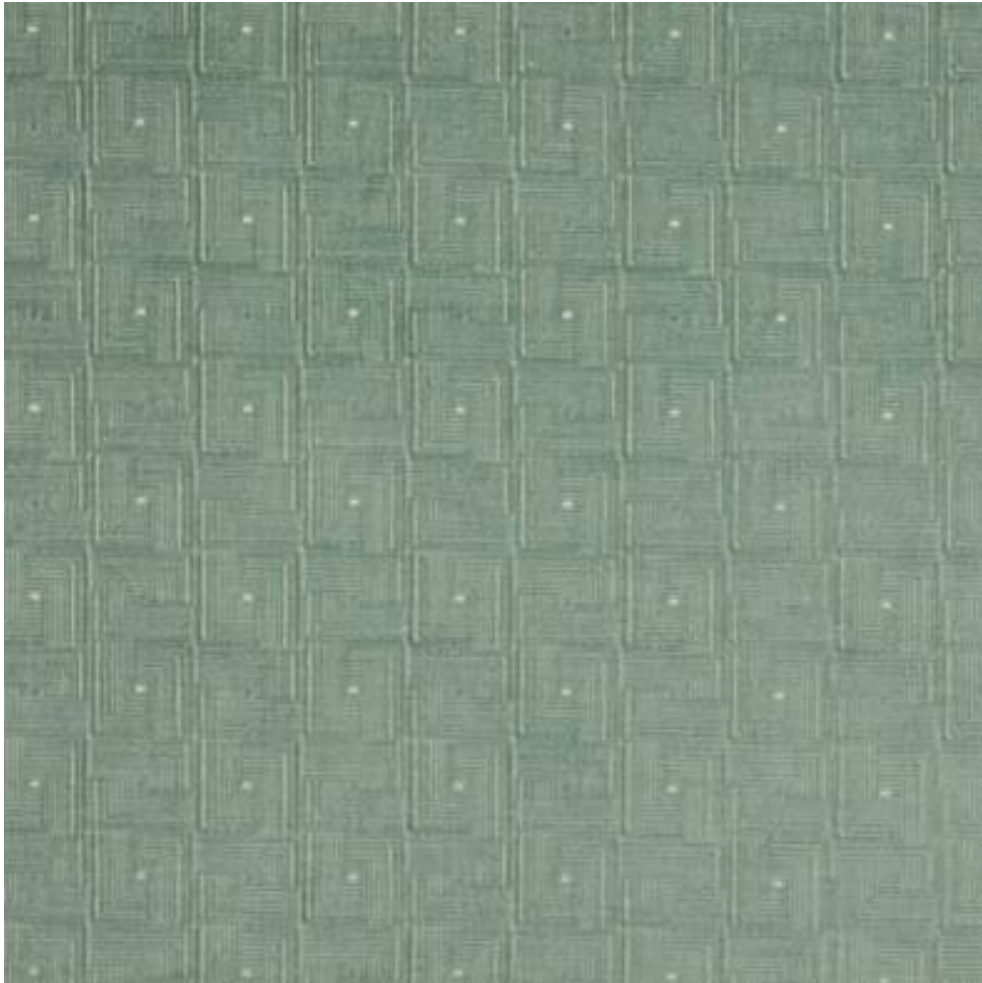

# JANE CHURCHILL

## ORSON

Code	J0164-03
Colour	Aqua
Repeat	16cm approx
Width	142cm approx
Composition	64% Cotton, 30% Polyester, 6% Viscose
Fire Code	K
Care Code	☒☒☒☒☒☒
Pattern Book	Kaleido
Use	Curtains, Upholstery, Contract