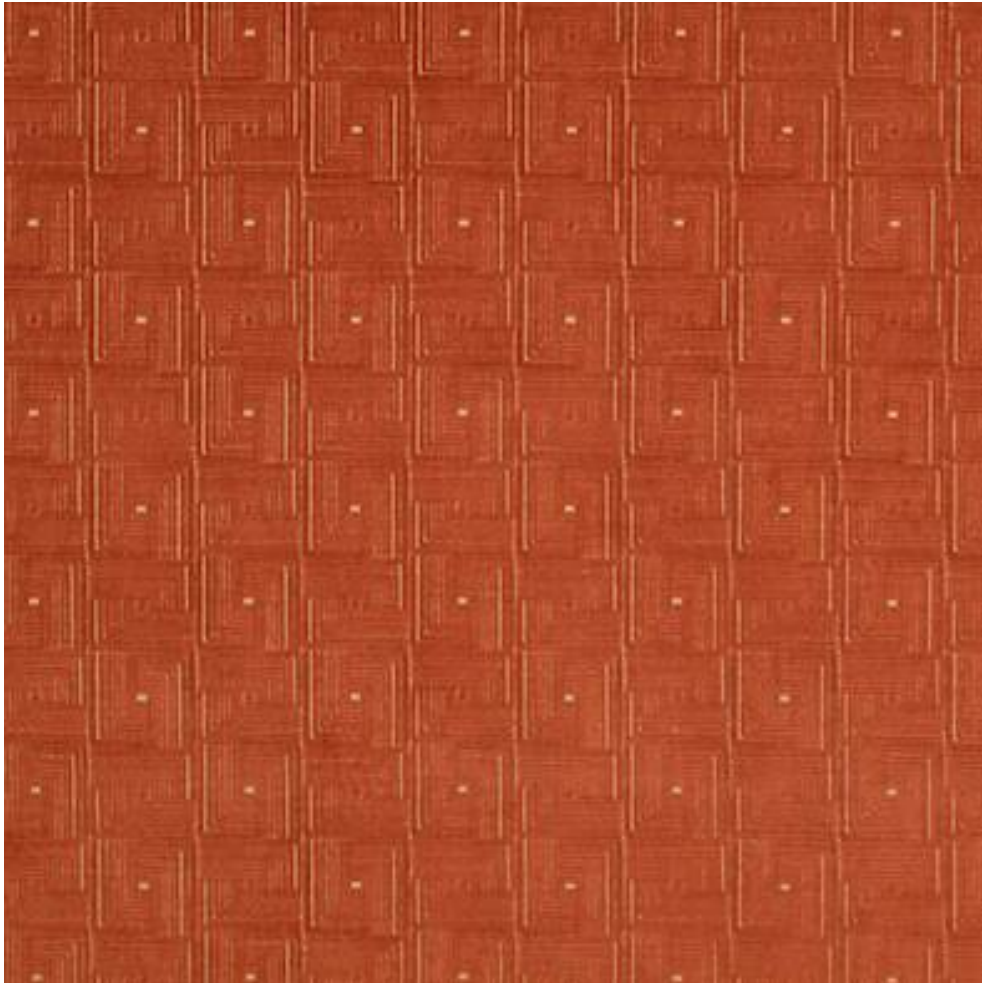

# JANE CHURCHILL

ORSON

Code	J0164-06
Colour	Copper
Repeat	V 16cm / H 17cm approx
Width	142cm approx
Composition	64% Cotton, 30% Polyester, 6% Viscose
Fire Code	K
Care Code	✕✕✕Ⓟ
Pattern Book	Kaleido
Use	Curtains, Upholstery, Contract