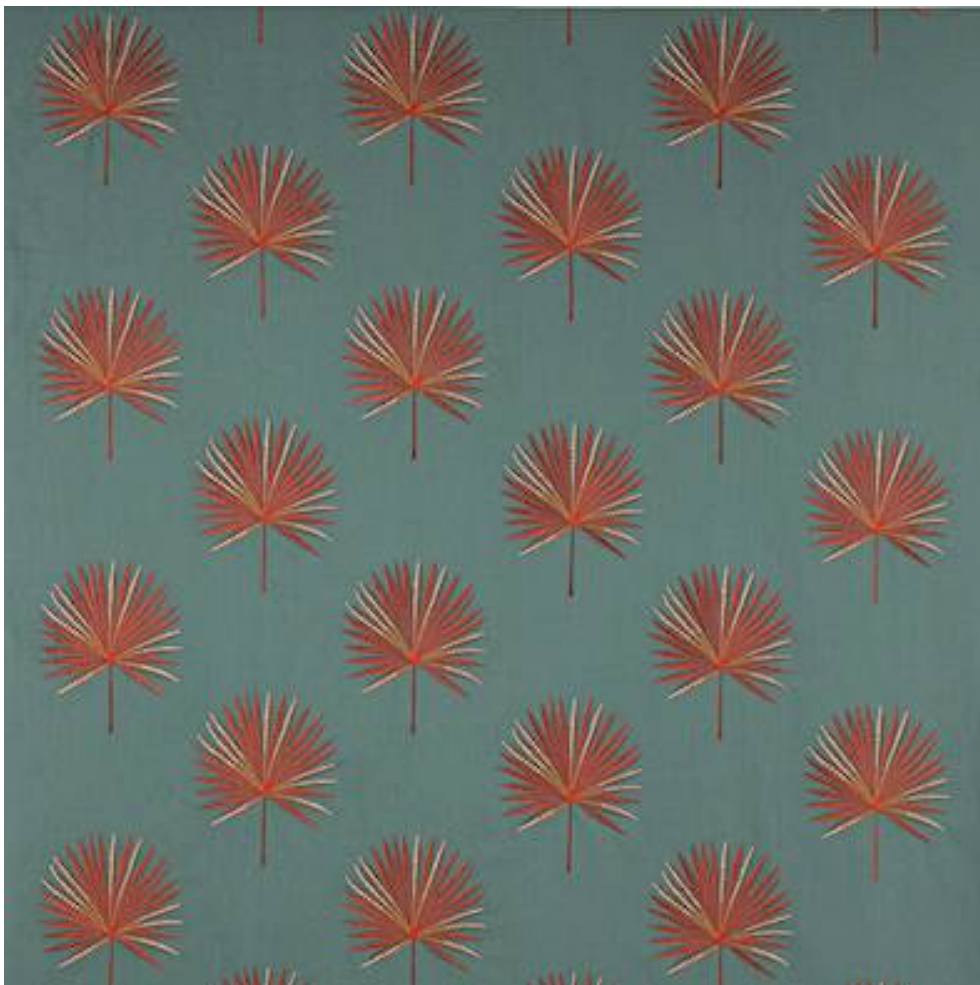

# JANE CHURCHILL

## FORTUNEI

Code	J0166-01
Colour	Teal/Copper
Repeat	V 39cm / H 43cm approx
Width	129cm approx
Composition	34% Cotton, 31% Linen, 23% Viscose, 12% Polyester
Fire Code	√BM
Care Code	☒☒☒☒☒☒
Pattern Book	Rousseau - Atmosphere VIII
Use	Curtains