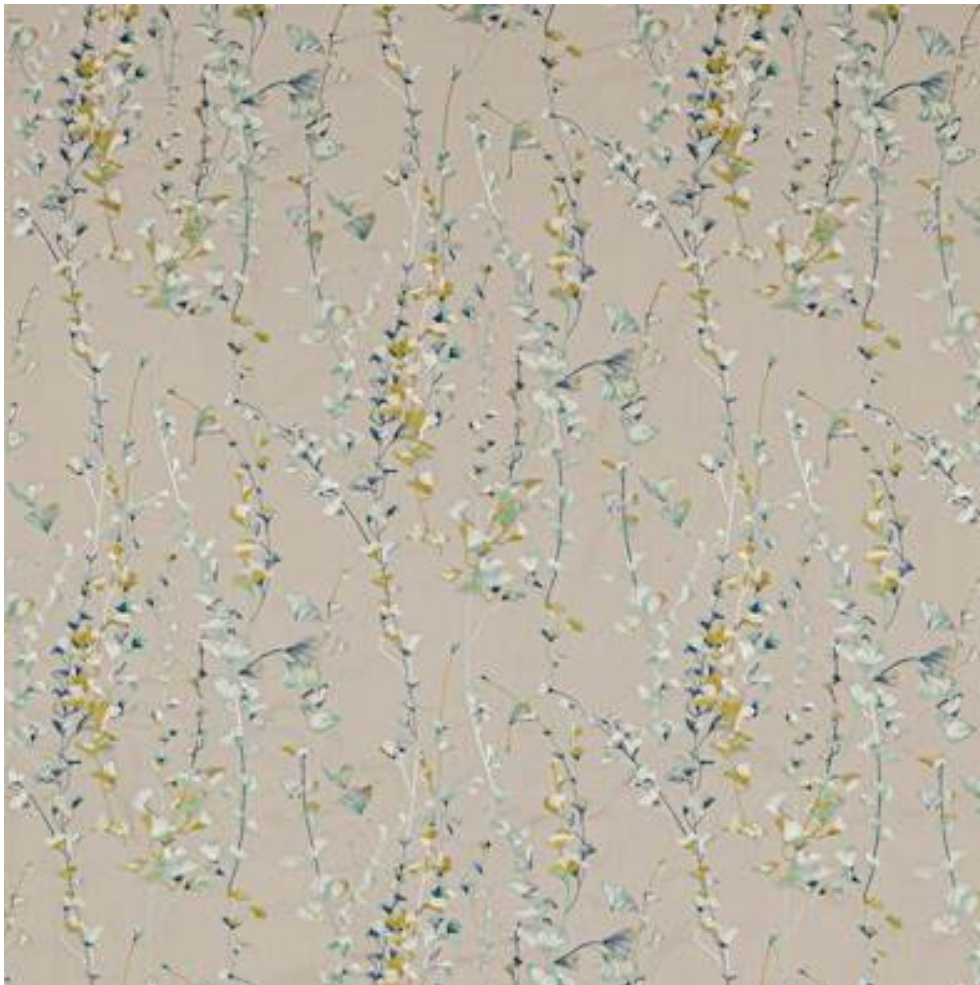

# JANE CHURCHILL

## LILA

Code	J0170-03
Colour	Aqua/Lime
Repeat	77cm approx
Repeat Type	H
Width	129cm approx
Composition	36% Viscose, 30% Cotton, 26% Linen, 8% Polyester
Fire Code	√BM
Care Code	☒☒☒☒☒☒
Pattern Book	Rousseau - Atmosphere VIII
Use	Curtains