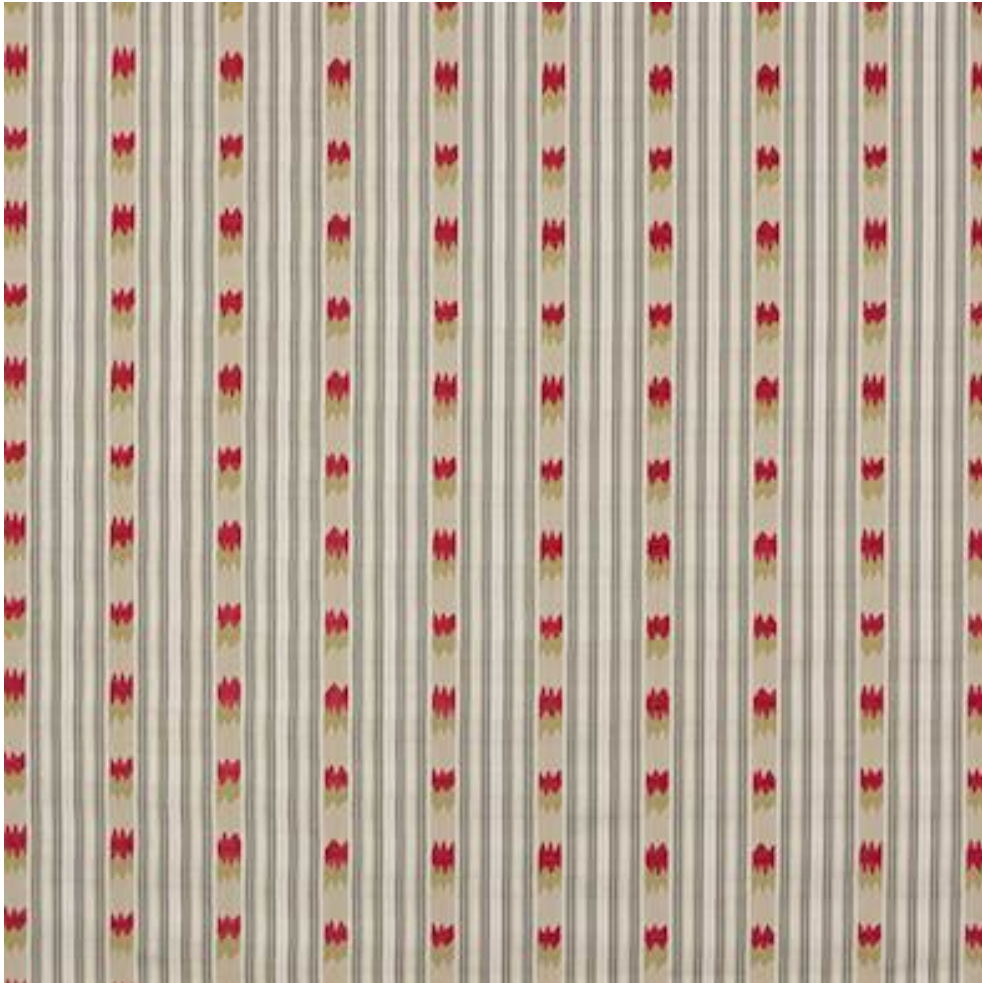

JANE CHURCHILL

KENDRA STRIPE

Code	J0174-02
Colour	Silver/Pink
Repeat	V 13cm / H 35cm approx
Width	140cm approx
Composition	56% Viscose, 16% Polyester, 14% Acrylic, 14% Cotton
Fire Code	K
Care Code	☒☒☒☒☒☒
Pattern Book	Kaleido
Use	Curtains, Upholstery, Contract