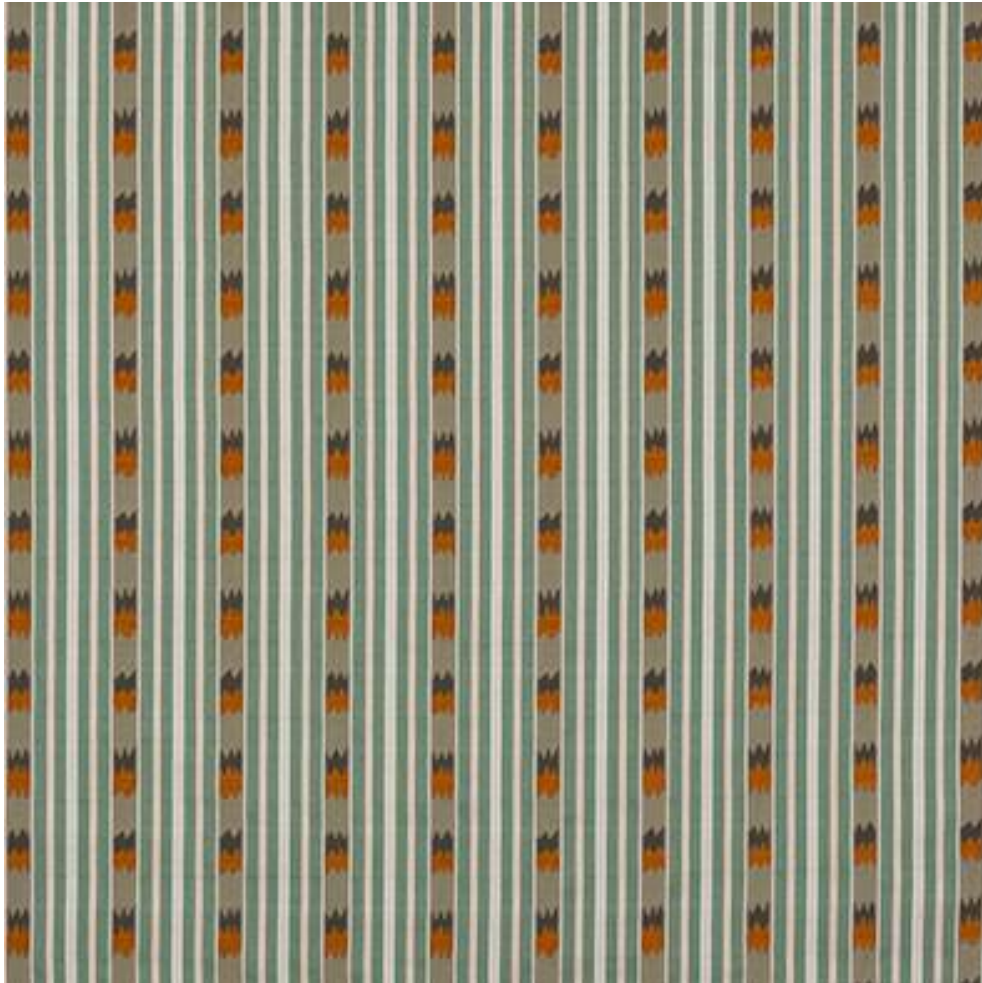

JANE CHURCHILL

KENDRA STRIPE

Code	J0174-03
Colour	Aqua/Copper
Repeat	V 13cm / H 35cm approx
Width	140cm approx
Composition	56% Viscose, 16% Polyester, 14% Acrylic, 14% Cotton
Fire Code	K
Care Code	☒☒☒☒☒☒
Pattern Book	Kaleido
Use	Curtains, Upholstery, Contract