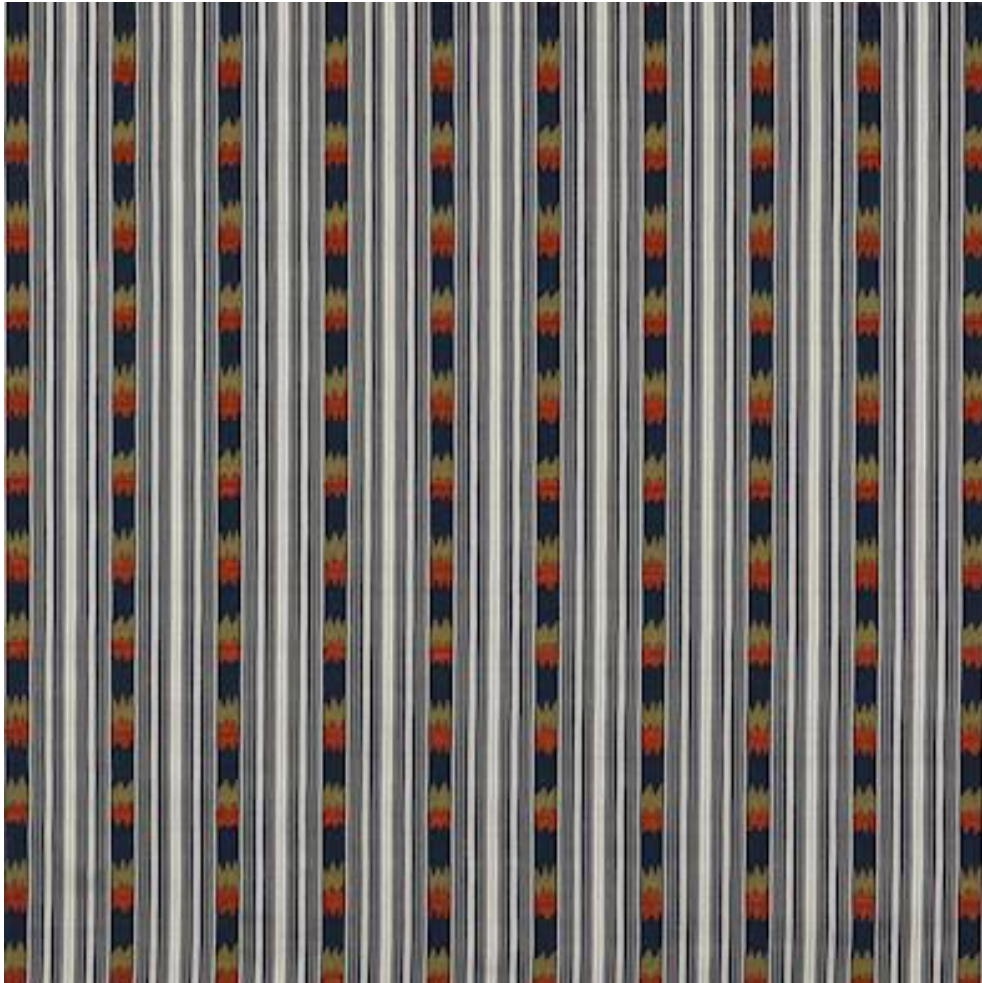

JANE CHURCHILL

KENDRA STRIPE

Code	J0174-04
Colour	Indigo/Red
Repeat	V 13cm / H 35cm approx
Width	140cm approx
Composition	56% Viscose, 16% Polyester, 14% Acrylic, 14% Cotton
Fire Code	K
Care Code	☒☒☒☒☒☒
Pattern Book	Kaleido
Use	Curtains, Upholstery, Contract