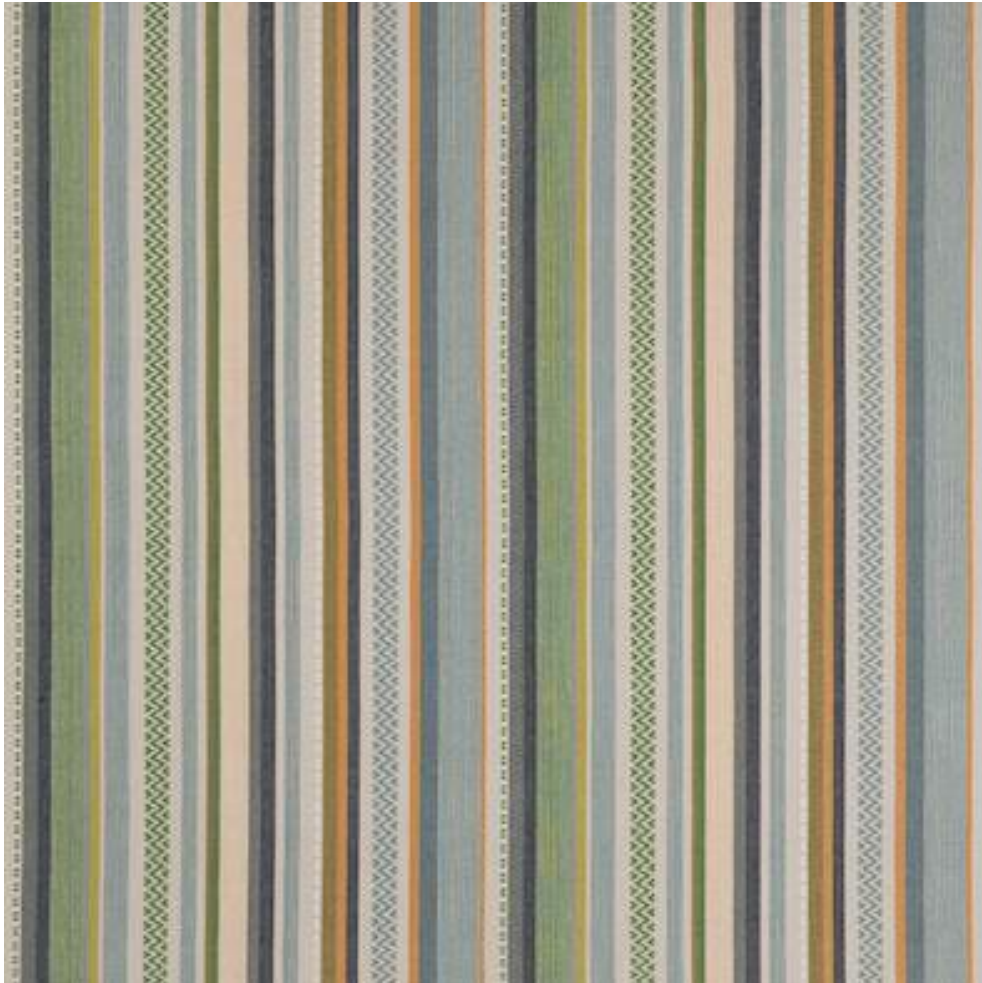

JANE CHURCHILL

CABRERA STRIPE

Code	J0182-03
Colour	Blue/Green
Repeat	2cm approx
Width	138cm approx
Composition	100% Cotton
Fire Code	√BM
Care Code	☒☒☒☒☒☒
Pattern Book	Cabrera Stripes
Use	Curtains, Upholstery