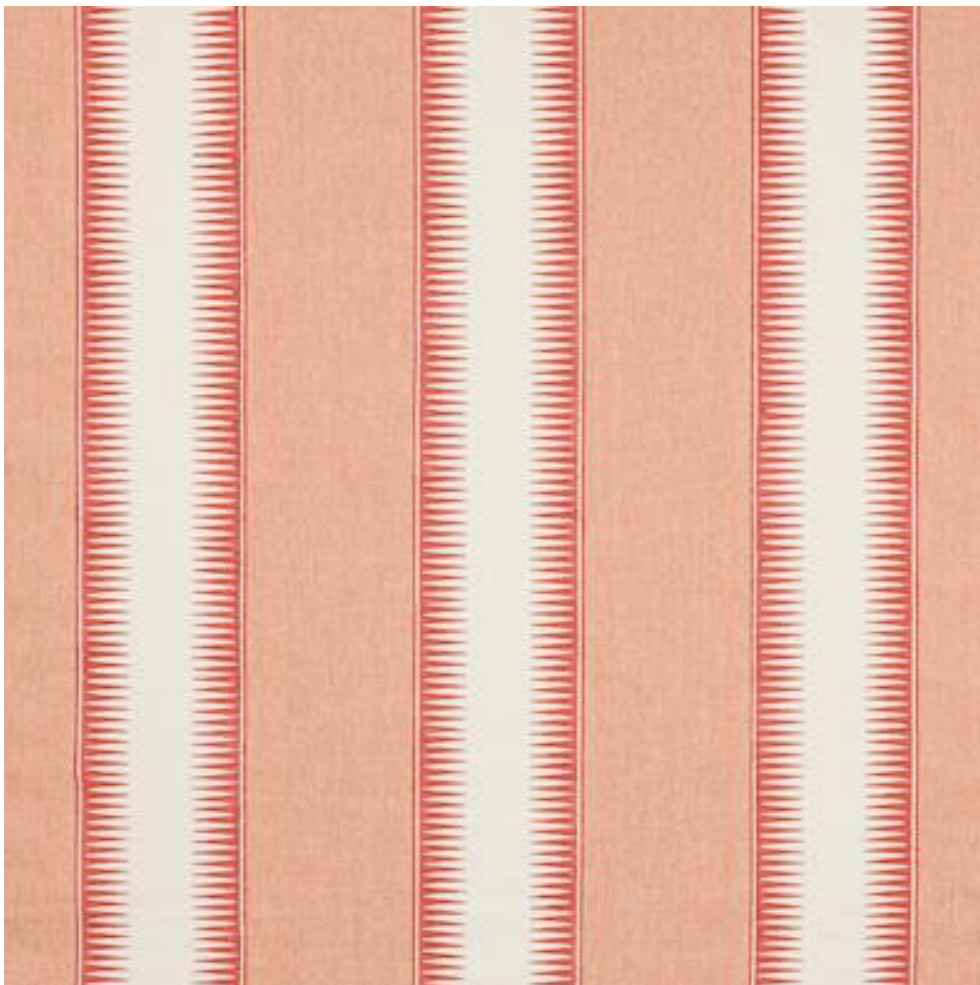

JANE CHURCHILL

EZRA STRIPE

Code	J0186-02
Colour	Red
Repeat	V 1cm / H 46cm approx
Width	138cm approx
Composition	100% Linen
Fire Code	√BM
Care Code	☒☒☒☒☒☒
Pattern Book	Paradiso
Use	Curtains, Upholstery