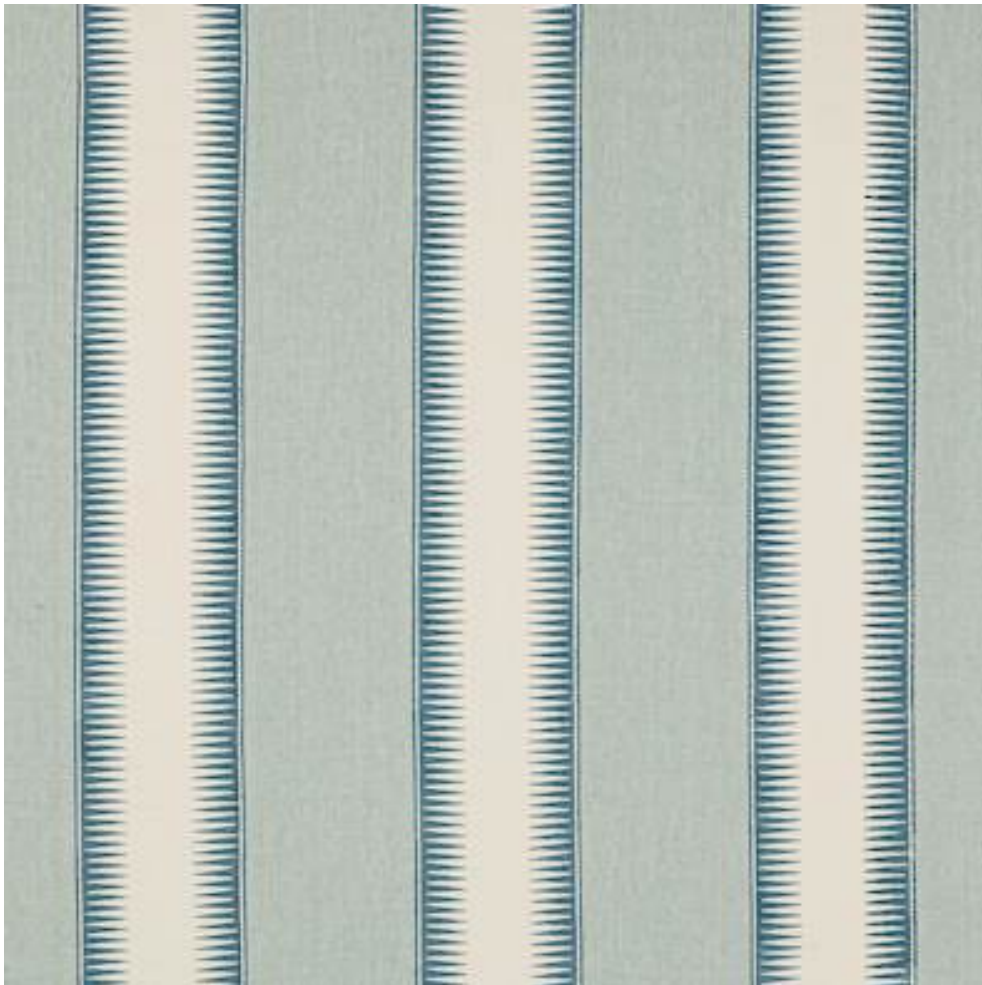

JANE CHURCHILL

EZRA STRIPE

Code	J0186-03
Colour	Blue
Repeat	V 1cm / H 46cm approx
Width	138cm approx
Composition	100% Linen
Fire Code	√BM
Care Code	☒☒☒☒☒☒
Pattern Book	Paradiso
Use	Curtains, Upholstery