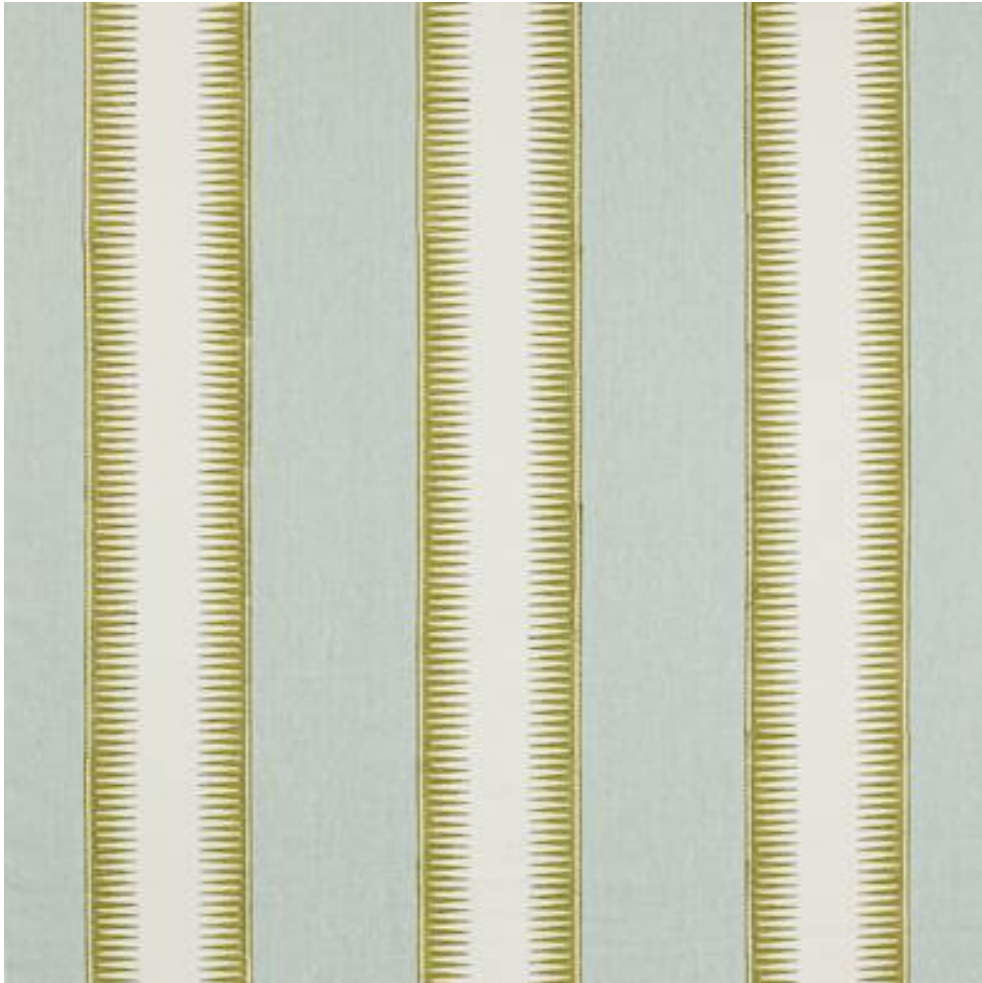

JANE CHURCHILL

EZRA STRIPE

| | |
|--------------|-----------------------|
| Code | J0186-04 |
| Colour | Aqua/Lime |
| Repeat | V 1cm / H 46cm approx |
| Width | 138cm approx |
| Composition | 100% Linen |
| Fire Code | √BM |
| Care Code | ☒☒☒☒☒☒ |
| Pattern Book | Paradiso |
| Use | Curtains, Upholstery |