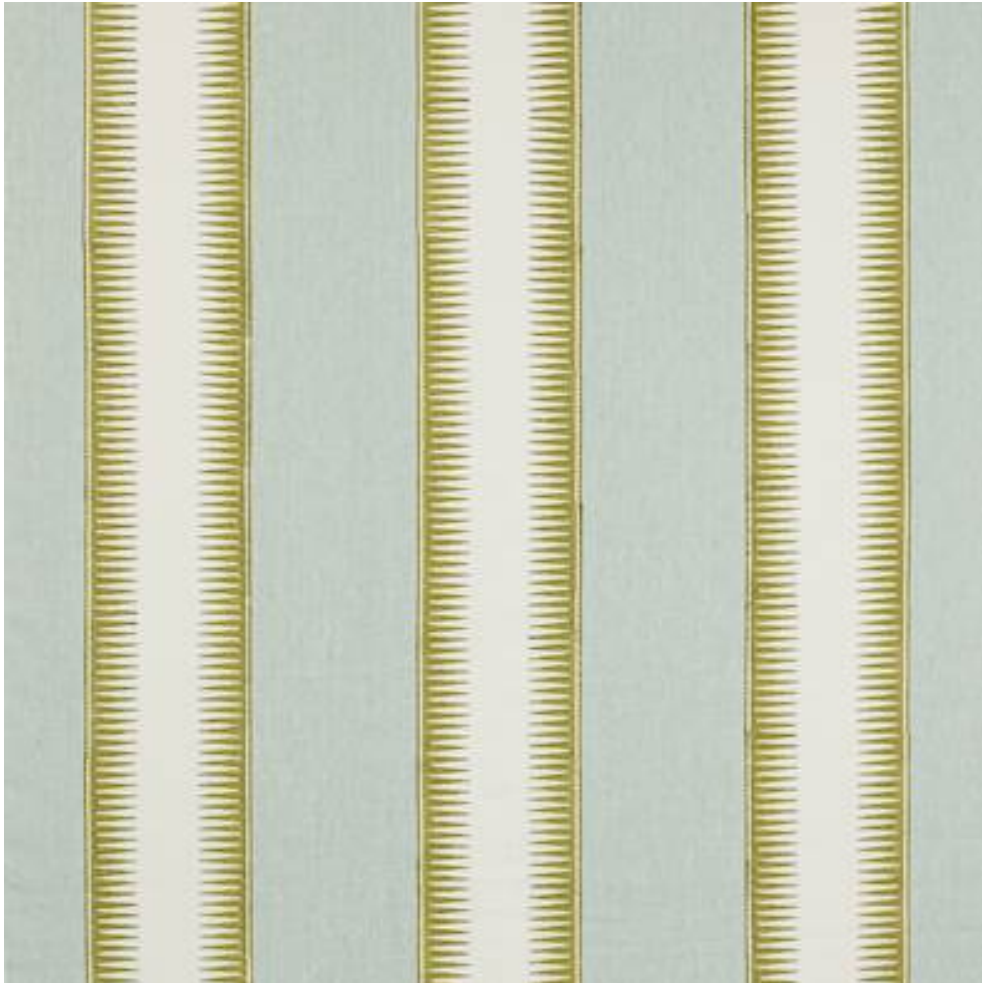

JANE CHURCHILL

EZRA STRIPE

Code	J0186-04
Colour	Aqua/Lime
Repeat	1cm approx
Width	138cm approx
Composition	100% Linen
Fire Code	√BM
Care Code	☒☒☒☒☒☒
Pattern Book	Paradiso
Use	Curtains, Upholstery