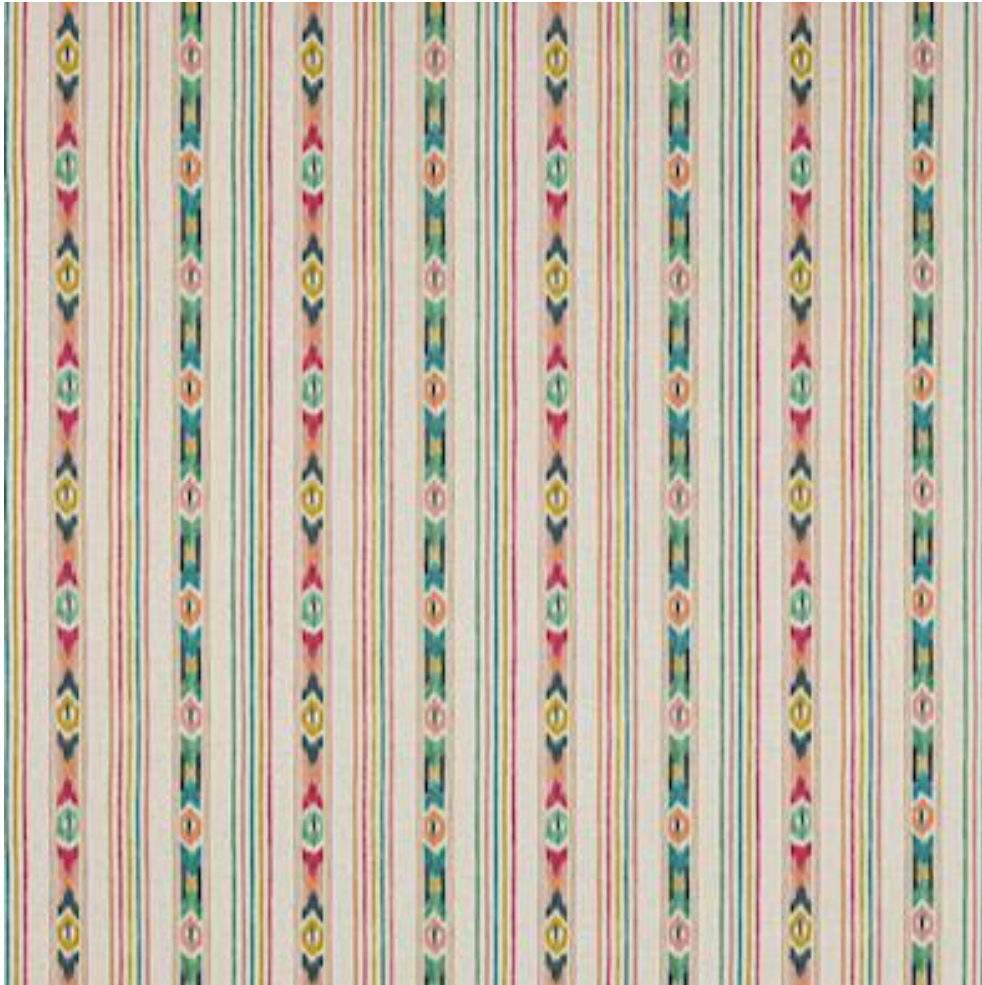

JANE CHURCHILL

SITARI STRIPE

Code	J0197-01
Colour	Multi
Repeat	31cm approx
Width	140cm approx
Composition	100% Cotton
Fire Code	√BM
Care Code	☒☒☒☒☒☒
Pattern Book	Paradiso
Use	Curtains, Upholstery