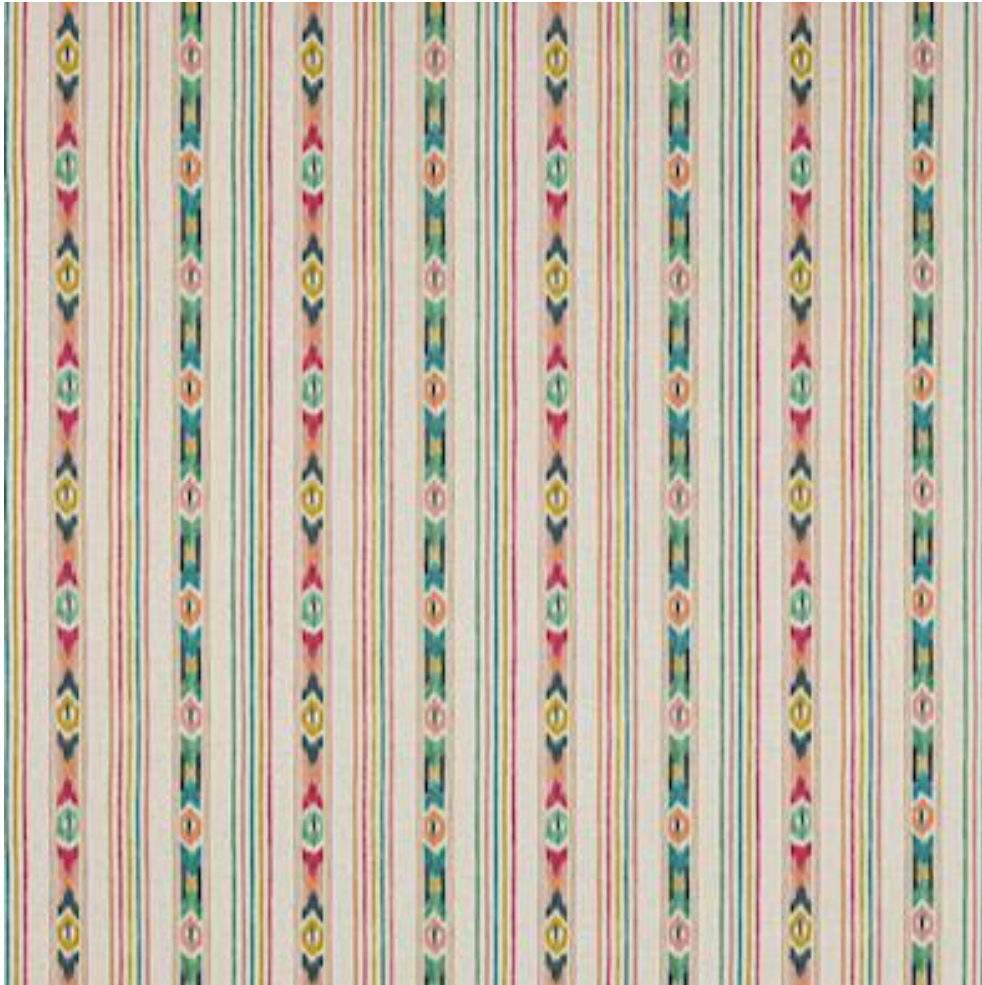

JANE CHURCHILL

SITARI STRIPE

Code	J0197-01
Colour	Multi
Repeat	V 31cm / H 35cm approx
Width	140cm approx
Composition	100% Cotton
Fire Code	√BM
Care Code	☒☒☒☒☒☒
Pattern Book	Paradiso
Use	Curtains, Upholstery