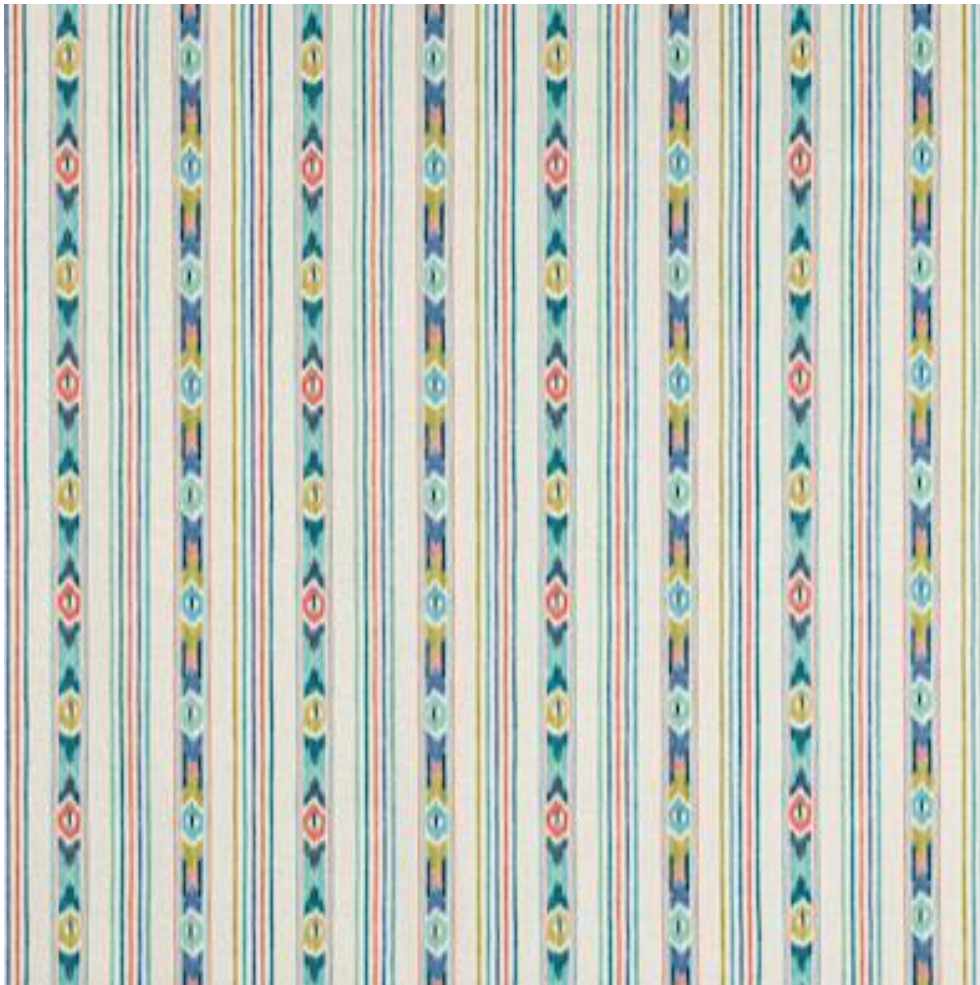

JANE CHURCHILL

SITARI STRIPE

Code	J0197-02
Colour	Teal/Coral
Repeat	31cm approx
Width	140cm approx
Composition	100% Cotton
Fire Code	√BM
Care Code	☒☒☒☒☒☒
Pattern Book	Paradiso
Use	Curtains, Upholstery