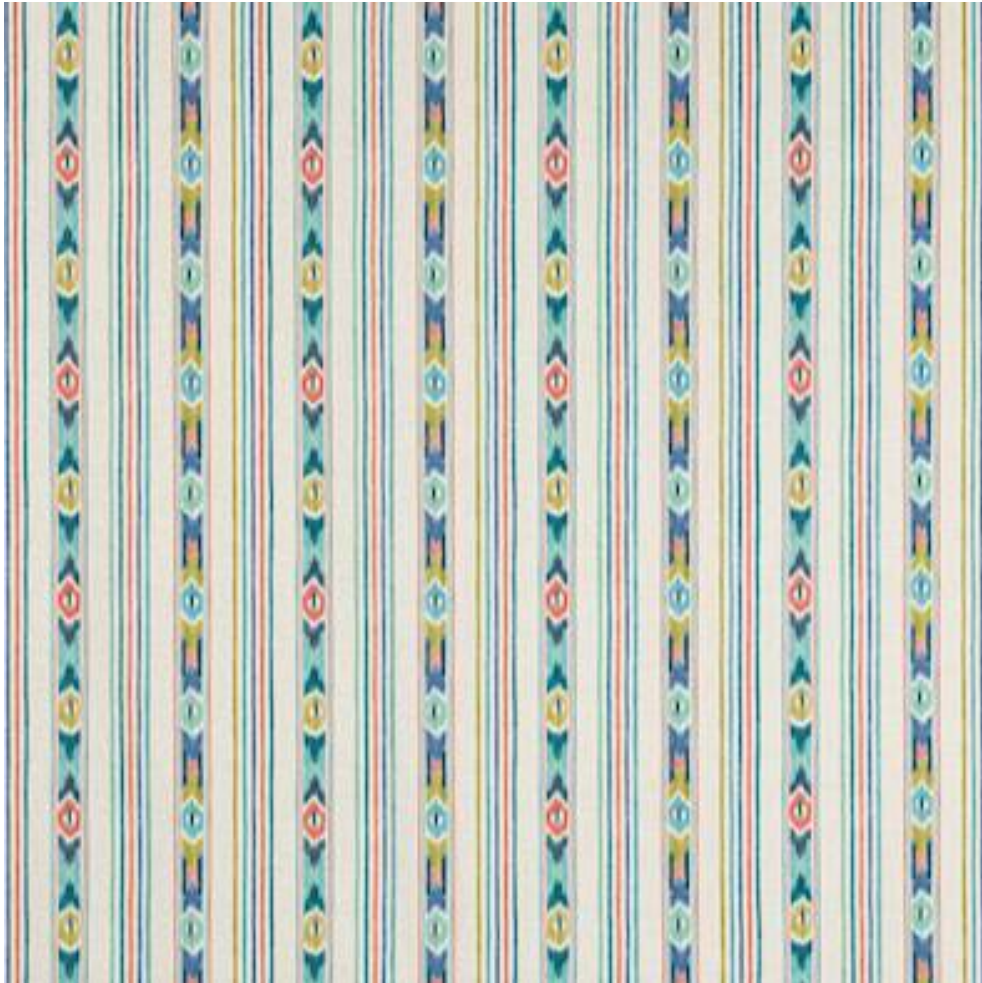

# JANE CHURCHILL

## SITARI STRIPE

Code	J0197-02
Colour	Teal/Coral
Repeat	V 31cm / H 35cm approx
Width	140cm approx
Composition	100% Cotton
Fire Code	√BM
Care Code	☒☒☒☒☒☒
Pattern Book	Paradiso
Use	Curtains, Upholstery