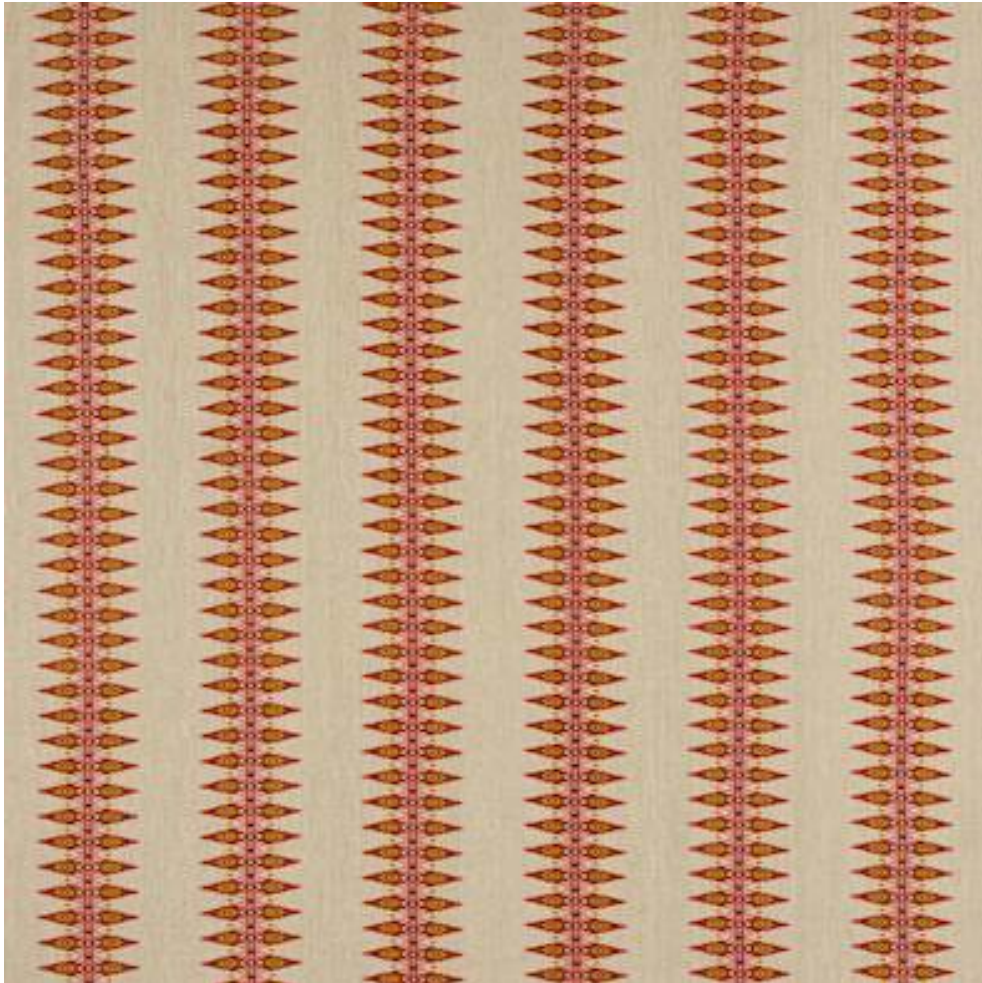

JANE CHURCHILL

PRIYA STRIPE

Code	J0218-01
Colour	Red
Repeat	V 3cm / H 22cm approx
Width	132cm approx
Composition	100% Linen
Fire Code	√BM
Care Code	☒☒☒☒☒☒
Pattern Book	Innis Small Prints
Use	Curtains, Upholstery