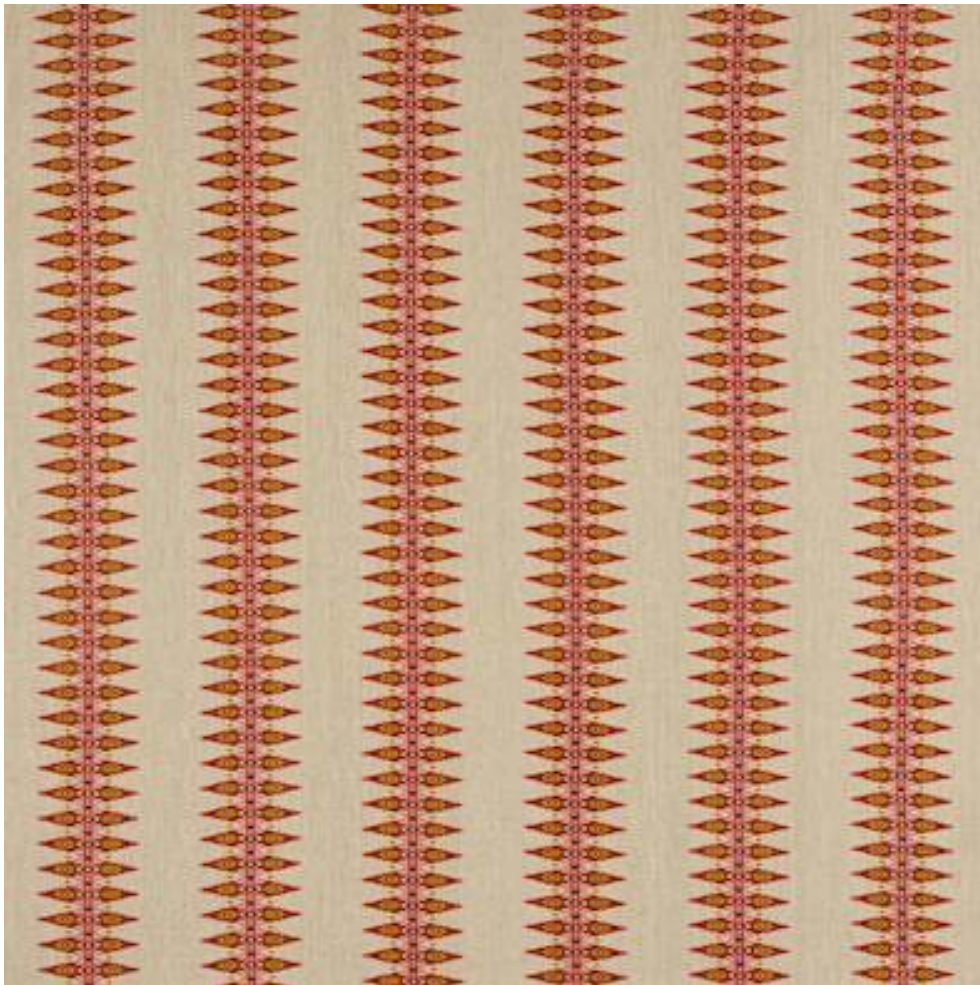

# JANE CHURCHILL

## PRIYA STRIPE

Code	J0218-01
Colour	Red
Repeat	V 3cm / H 22cm approx
Width	132cm approx
Composition	100% Linen
Fire Code	√BM
Care Code	☒☒☒☒☒☒
Pattern Book	Innis Small Prints
Use	Curtains, Upholstery