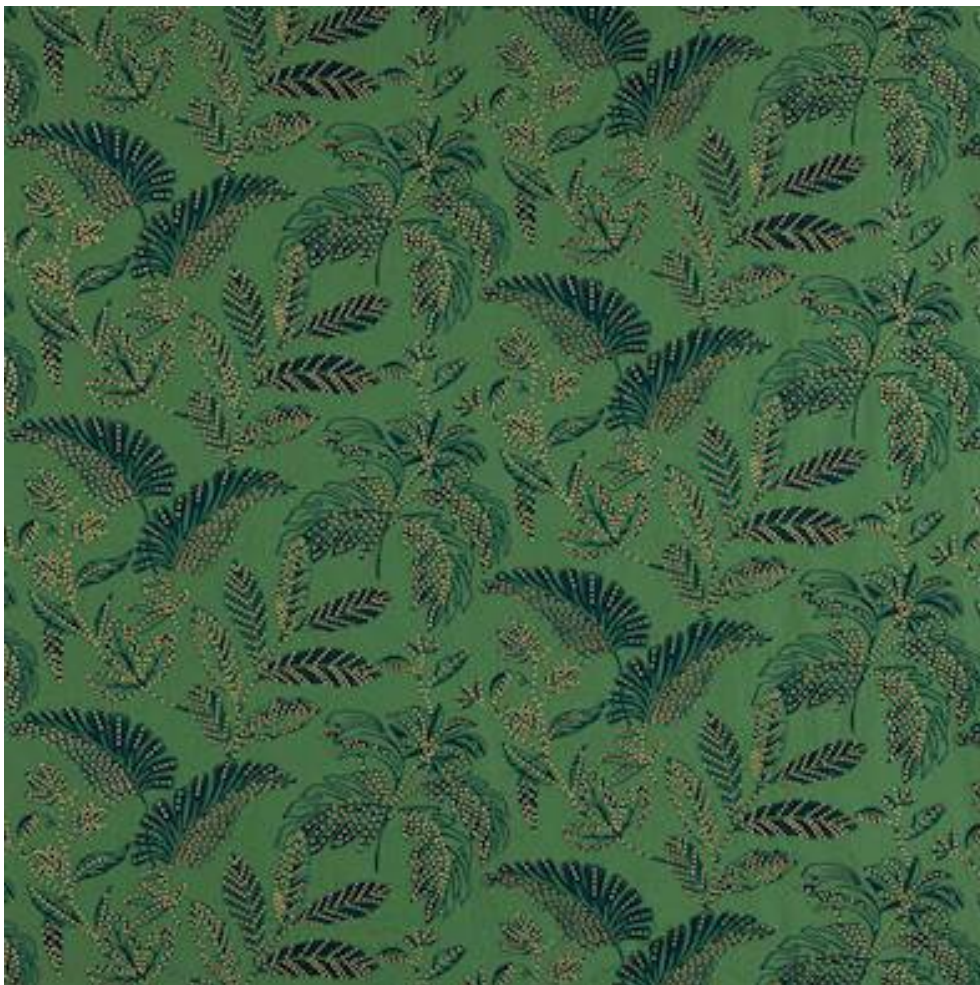

# JANE CHURCHILL

## NEMUS

|              |  |
|--------------|--|
| Code         | J0224-02   |
| Colour       | Green  |
| Repeat       | V 38cm / H 124cm approx                              |
| Width        | 124cm approx   |
| Composition  | 34% Cotton, 30% Linen, 21% Polyester,<br>15% Viscose |
| Fire Code    | √BM  |
| Care Code    | ☒☒☒☒☒☒   |
| Pattern Book | Wilder   |
| Use          | Curtains   |