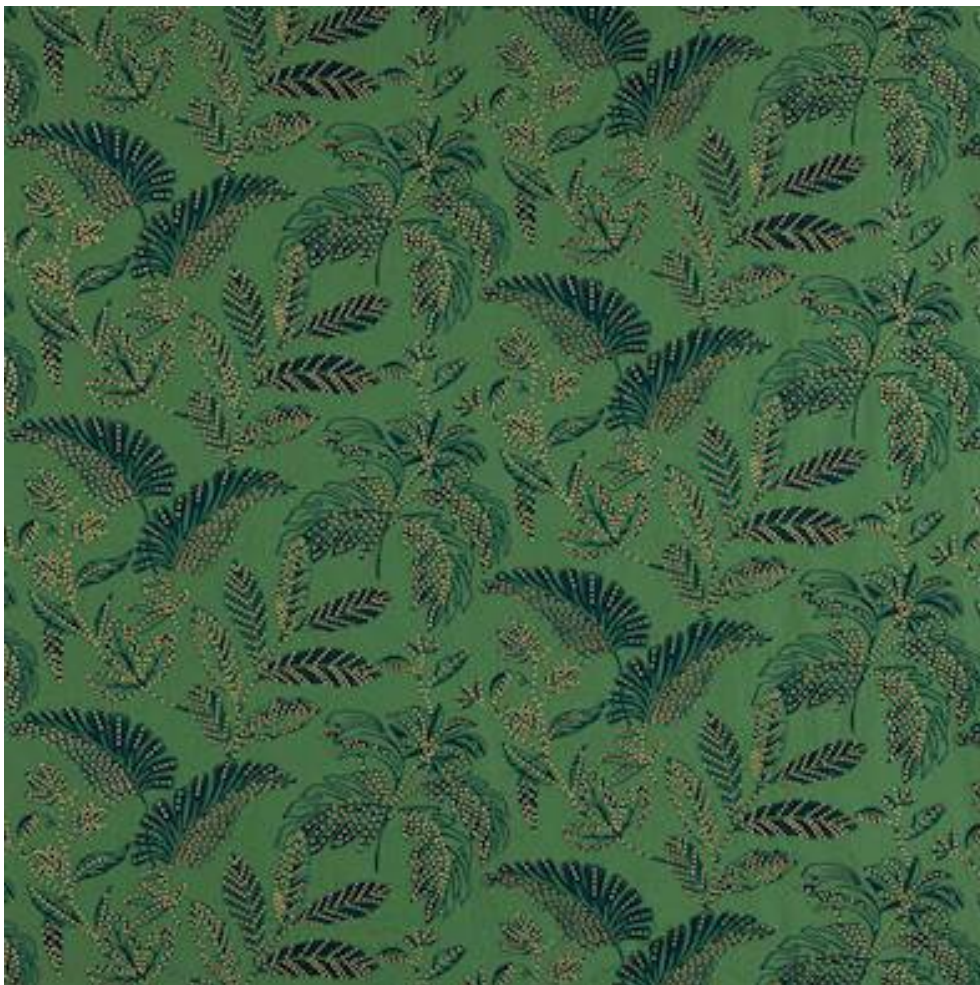

# JANE CHURCHILL

## NEMUS

Code	J0224-02
Colour	Green
Repeat	V 38cm / H 124cm approx
Width	124cm approx
Composition	34% Cotton, 30% Linen, 21% Polyester, 15% Viscose
Fire Code	√BM
Care Code	☒☒☒☒☒☒
Pattern Book	Wilder
Use	Curtains