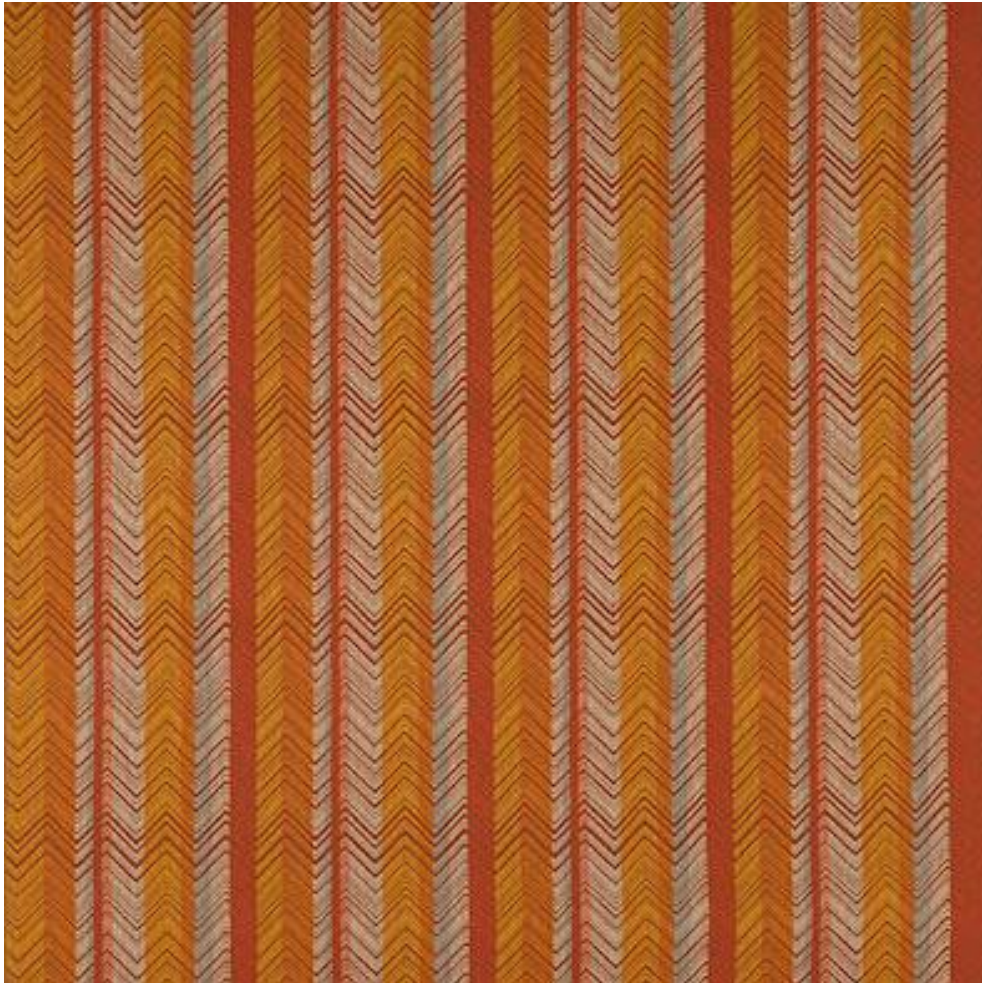

JANE CHURCHILL

MEDINA STRIPE

| | |
|--------------|-------------------------------------|
| Code | J0225-03 |
| Colour | Red |
| Repeat | V 30cm / H 33cm approx |
| Width | 132cm approx |
| Composition | 70% Cotton, 24% Polyester, 6% Linen |
| Fire Code | √BM |
| Care Code | ☒☒☒☒☒☒ |
| Pattern Book | Kansa Stripes |
| Use | Curtains, Upholstery, Contract |