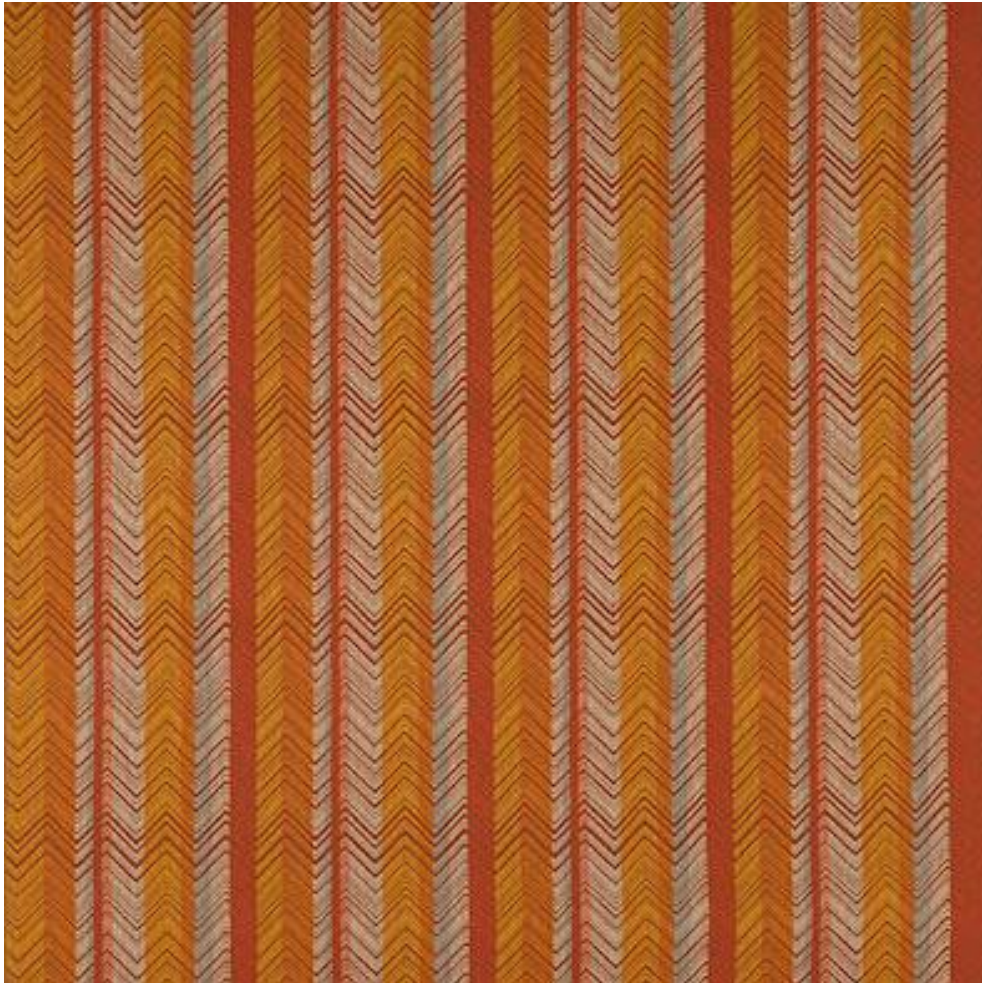

# JANE CHURCHILL

## MEDINA STRIPE

Code	J0225-03
Colour	Red
Repeat	V 30cm / H 33cm approx
Width	132cm approx
Composition	70% Cotton, 24% Polyester, 6% Linen
Fire Code	√BM
Care Code	☒☒☒☒☒☒
Pattern Book	Kansa Stripes
Use	Curtains, Upholstery, Contract