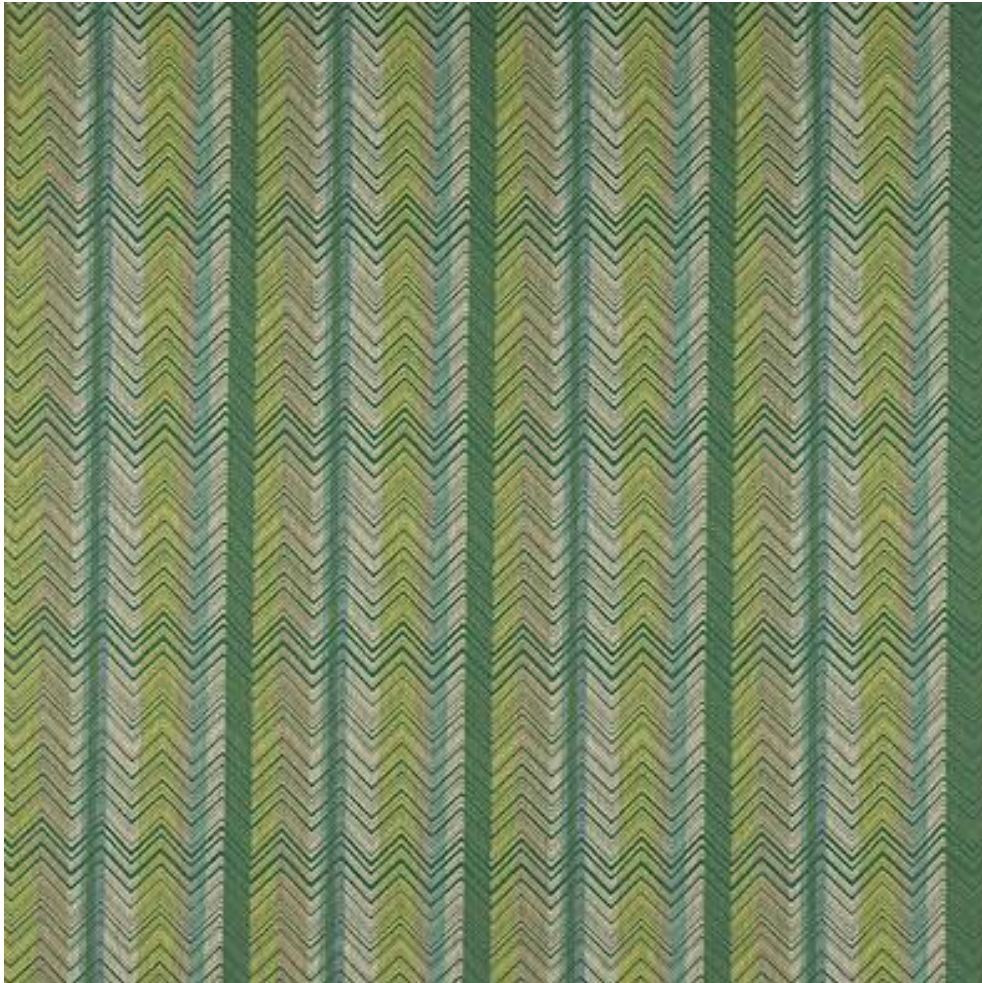

# JANE CHURCHILL

## MEDINA STRIPE

Code	J0225-04
Colour	Green
Repeat	V 30cm / H 33cm approx
Width	132cm approx
Composition	70% Cotton, 24% Polyester, 6% Linen
Fire Code	√BM
Care Code	☒☒☒☒☒☒
Pattern Book	Kansa Stripes
Use	Curtains, Upholstery, Contract