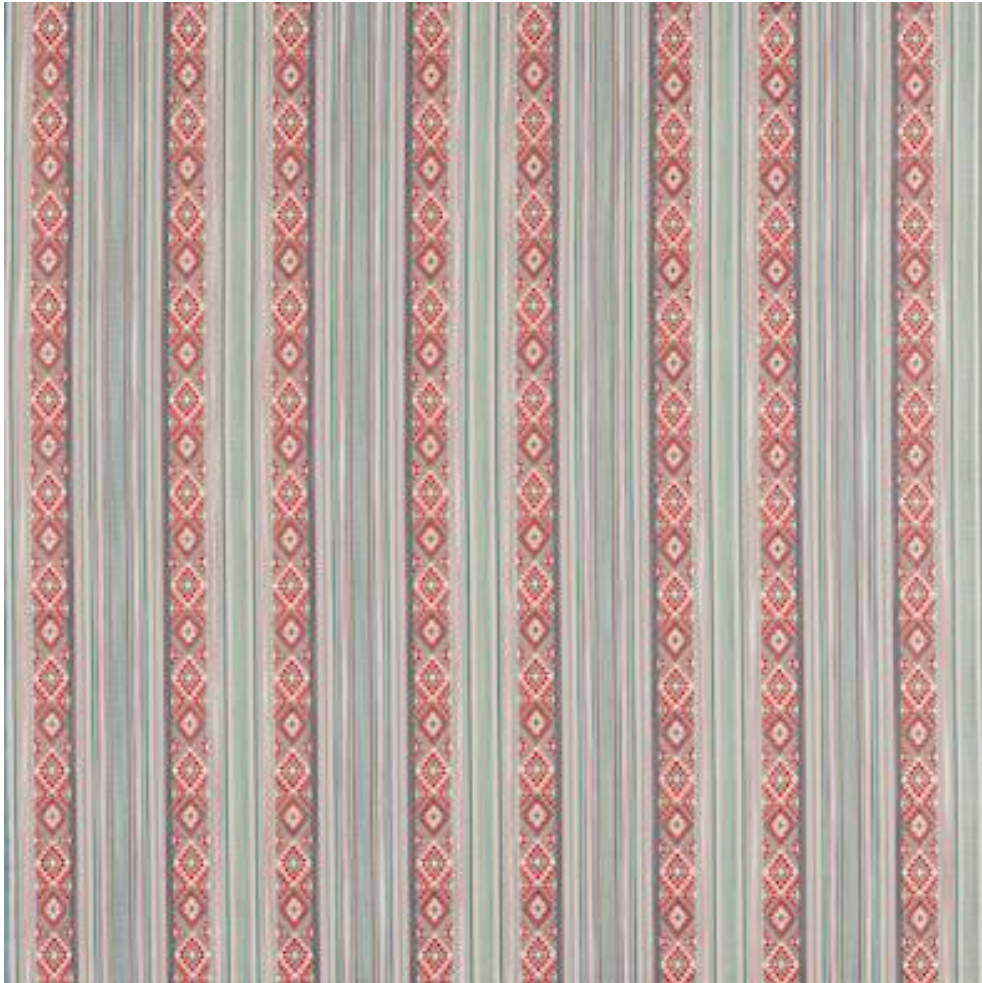

JANE CHURCHILL

JAVALLI STRIPE

Code	J0232-03
Colour	Blue
Repeat	V 13cm / H 34cm approx
Width	136cm approx
Composition	85% Cotton, 11% Viscose, 4% Polyester
Fire Code	√BM
Care Code	☒☒☒☒☒☒
Pattern Book	Kansa Stripes
Use	Curtains