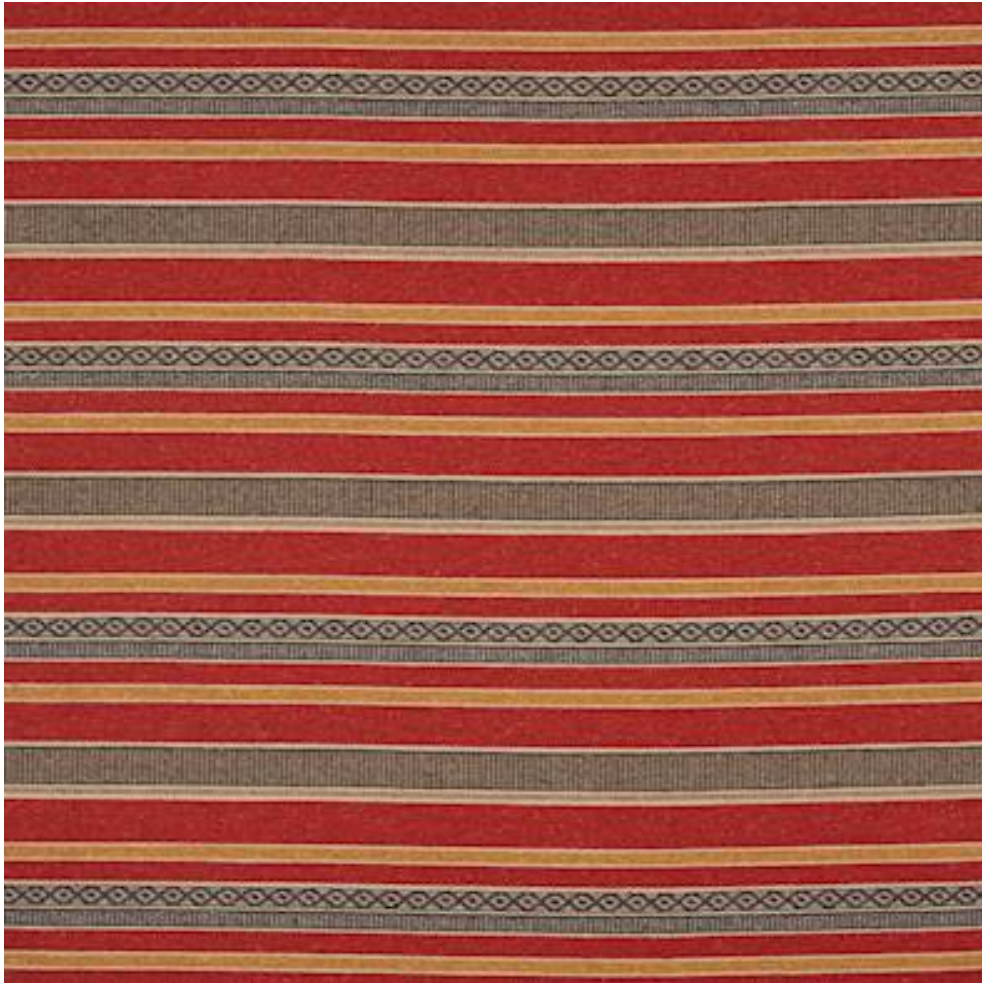

# JANE CHURCHILL

## MORRO STRIPE

Code	J0267-03
Colour	Red
Repeat	V 35cm / H 4cm approx
Width	142cm approx
Composition	33% Recycled Wool, 26% Recycled Acrylic, 20% Recycled Polyester, 7% Polyester, 6% Recycled
Fire Code	K
Care Code	☒☒☒☒☒☒
Pattern Book	Skye
Use	Curtains, Upholstery, Contract