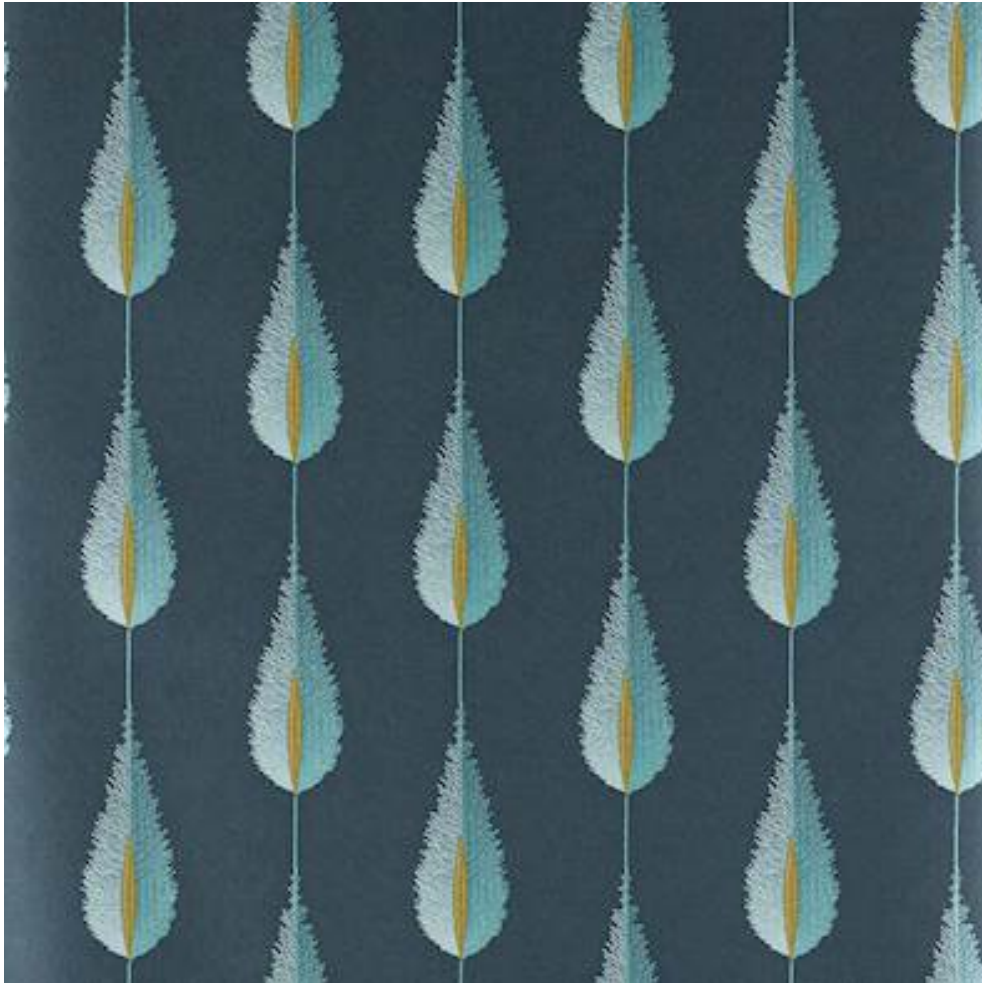

JANE CHURCHILL

PLATO WALLPAPER

Code	J156W-08
Colour	Peacock
Repeat	17cm approx
Width	52cm approx
Composition	100% Non Woven
Part of Book	Rousseau - Atmosphere VI Wallpapers