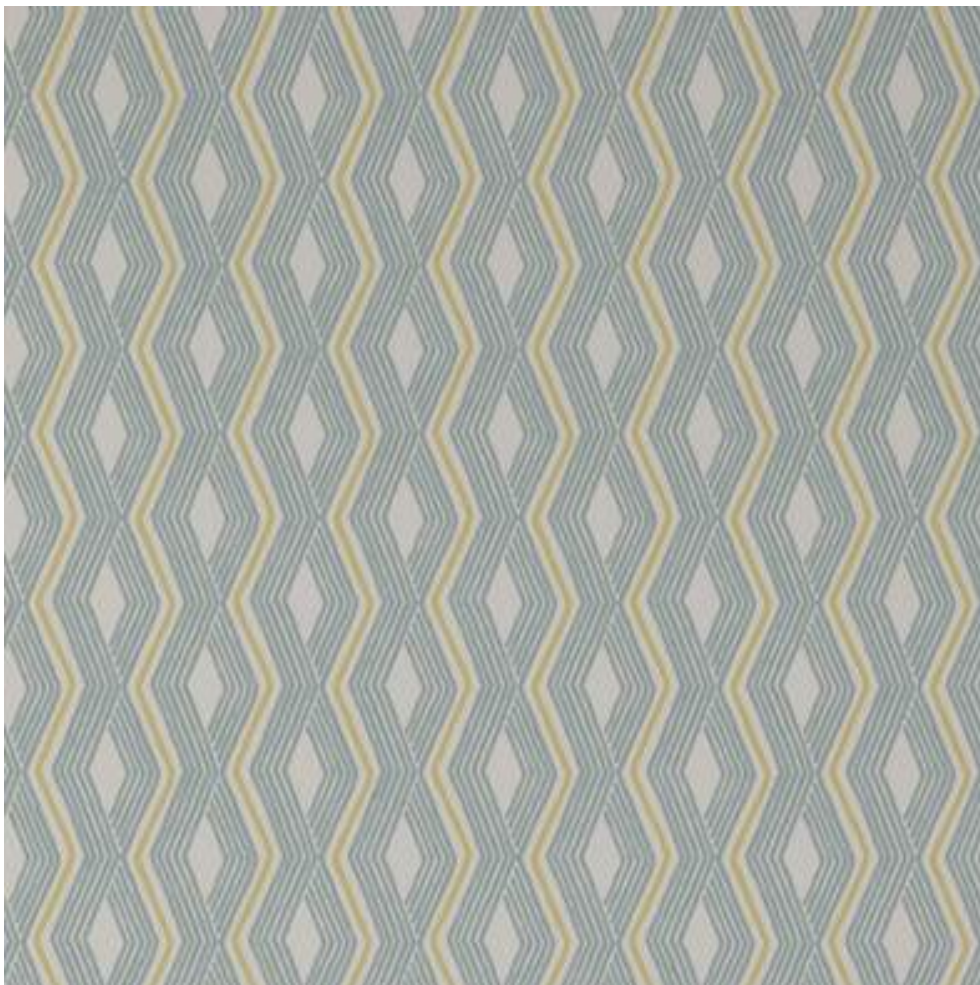

# JANE CHURCHILL

## PEMBA WALLPAPER

Code	J177W-04
Colour	Aqua/Lime
Repeat	V 9cm / H 11cm approx
Width	52cm approx
Composition	100% Paper
Part of the	Rowan Wallpaper