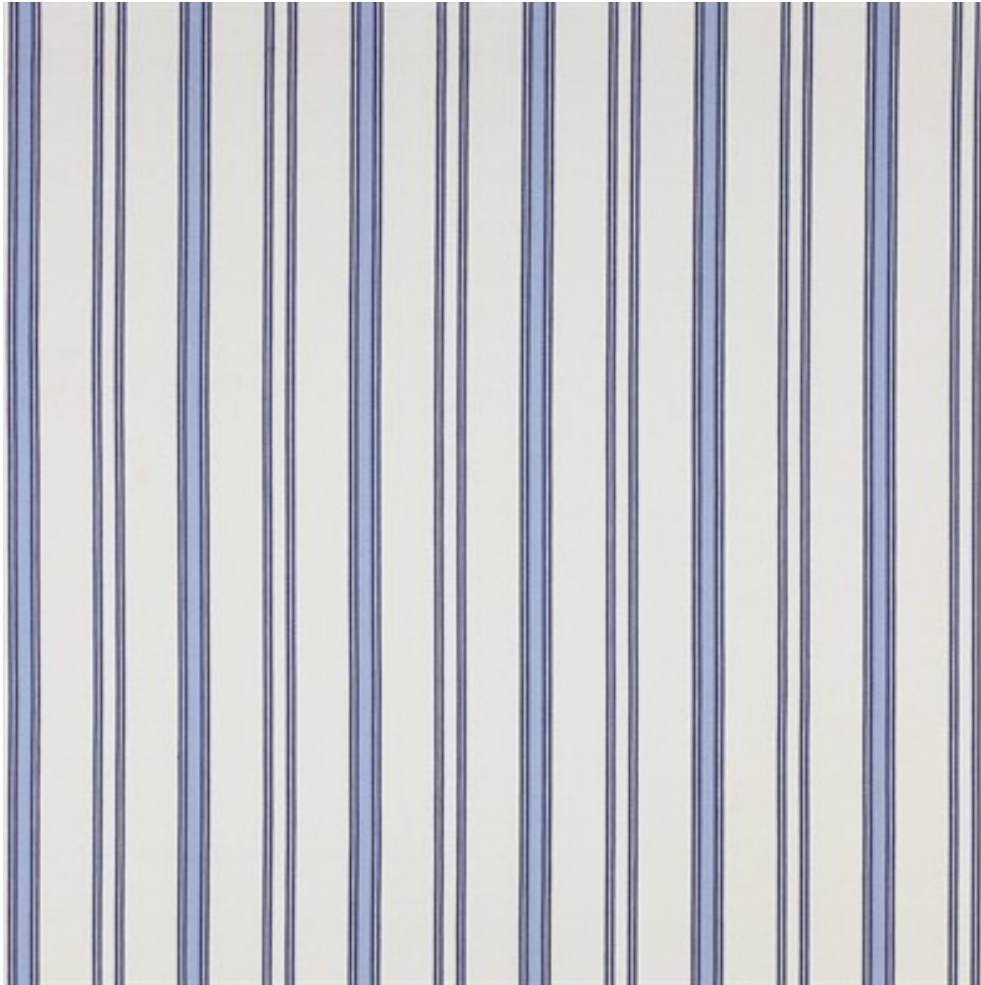

JANE CHURCHILL

NORFOLK STRIPE

Code	J698F-01
Colour	Dark Blue
Repeat	0cm approx
Width	136cm approx
Composition	100% Cotton
Fire Code	√BM
Care Code	
Pattern Book	Brightwood Chks/Stps
Use	Curtains, Upholstery